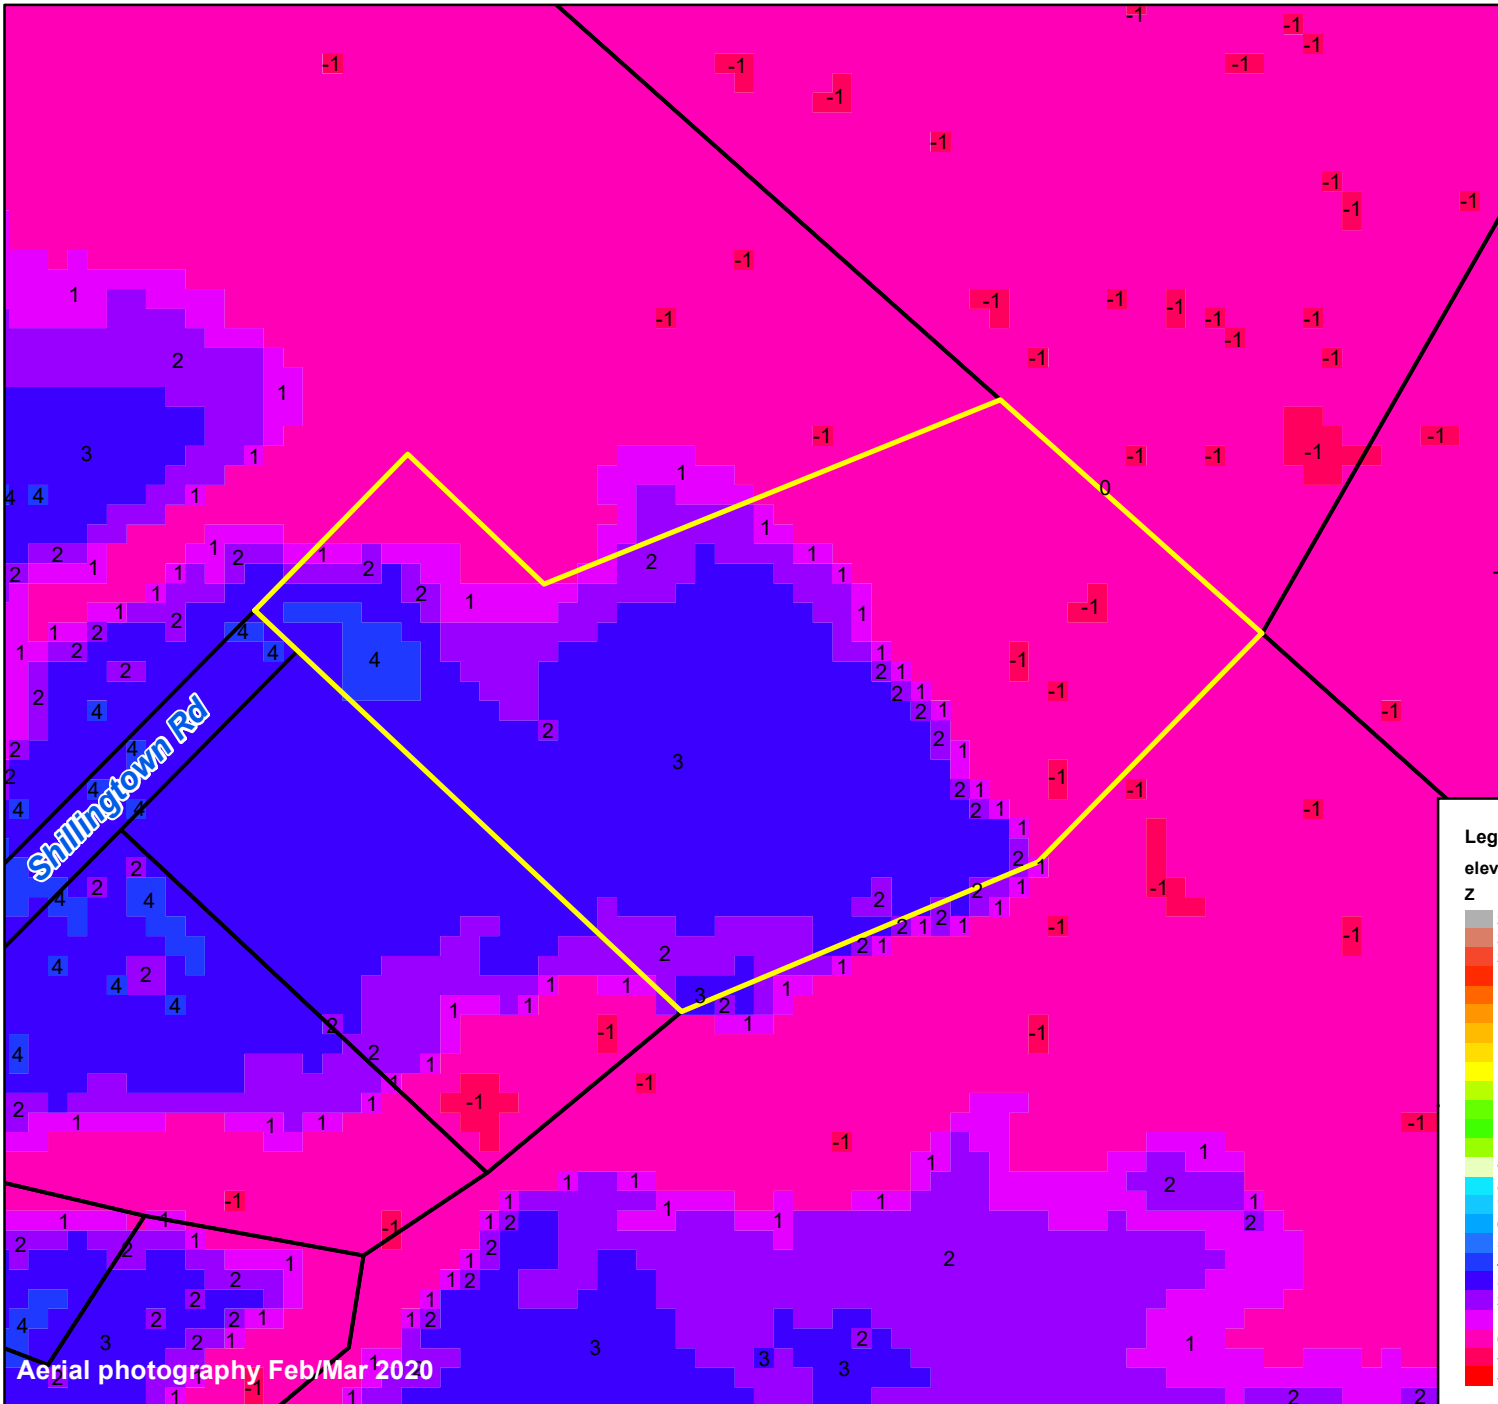

Pasquotank County, NC

Parcel ID: 890402680951

Map: P119-34

LOT: 0

00928 SHILLINGTOWN RD
SHELTON, MARGARET D

LIFE ESTATE

928 SHILLINGTOWN RD
ELIZABETH CITY NC 27909

Deed Book: 713

Deed Page: 568

Date: 20020306

Land Value: 65000

Ag Value: 0

Bldg Value: 97100

Total Value: 162100

Taxed Acres: 8

PASQUOTANK
COUNTY NC

Date: 3/7/2023

Property Ownership/
Lines as of January 1, 2023

Aerial photography Feb/Mar 2020

NOT A SURVEY

This map was created from historic maps, recorded deeds and surveys.
It CAN NOT be used to convey land, settle land disputes or build fences.