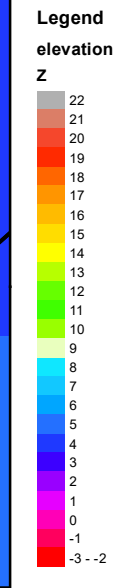

# Pasquotank County, NC

Parcel ID: 890402952249

Map: P120-156-4A

LOT: 0

00424 HICKORY DR  
TRUEBLOOD, PEGGY JENNINGS

424 HICKORY DR  
ELIZABETH CITY NC 27909

Deed Book: 1440  
Deed Page: 254  
Date: 20220126

Land Value: 33300  
Ag Value: 0  
Bldg Value: 139000  
Total Value: 172300

Taxed Acres: 0.45

**PASQUOTANK**  
COUNTY NC

Date: 3/7/2023

Property Ownership/  
Lines as of January 1, 2023

**NOT A SURVEY**

This map was created from historic maps, recorded deeds and surveys.  
It CAN NOT be used to convey land, settle land disputes or build fences.