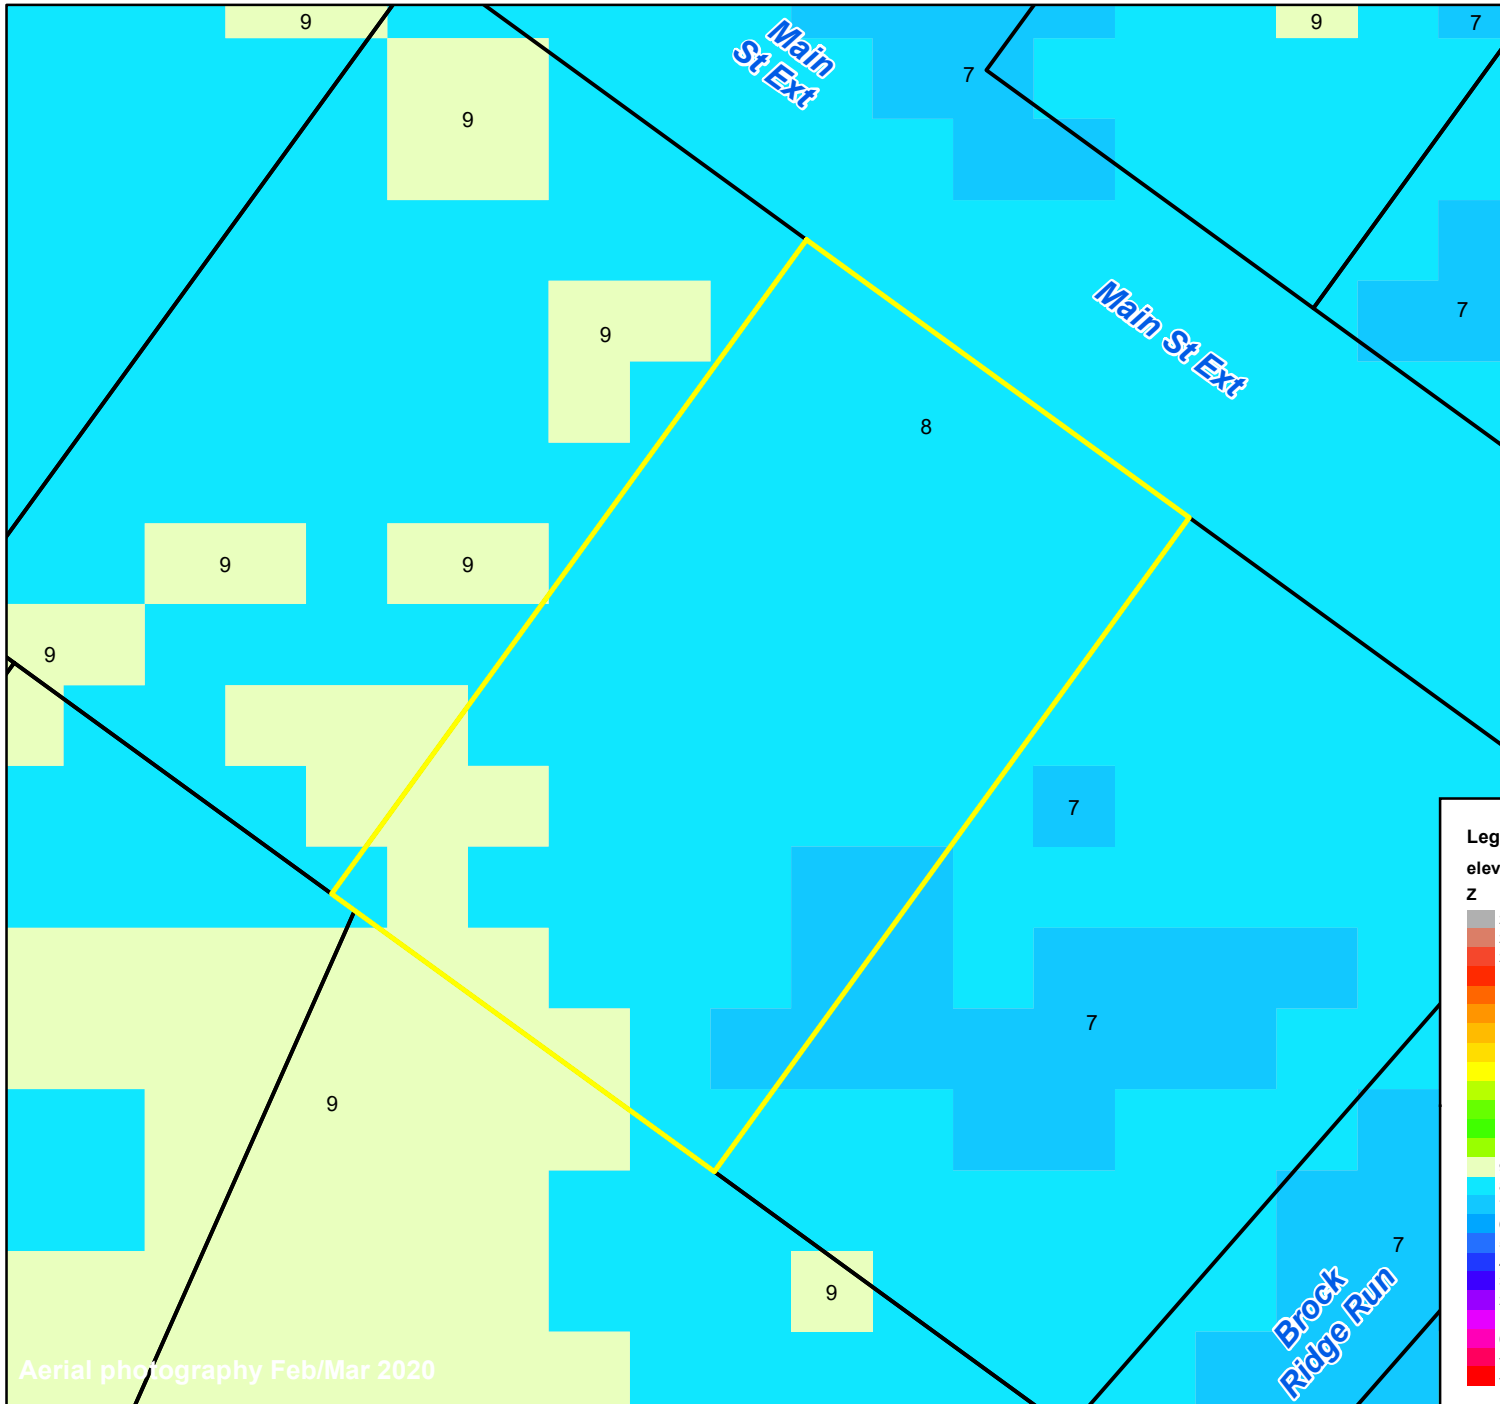

Pasquotank County, NC

Parcel ID: 890404739345

Map: P120-351

LOT: 33

02017 W MAIN ST EXT
BRODBECK, CHRISTIAN E
& CYNTHIA F DASHER
2017 W MAIN ST
ELIZABETH CITY NC 27909

Deed Book: 1303
Deed Page: 264
Date: 20180209

Land Value: 34200
Ag Value: 0
Bldg Value: 225600
Total Value: 259800

Taxed Acres: 0.537

PASQUOTANK
COUNTY NC

Date: 3/7/2023

Property Ownership/
Lines as of January 1, 2023

NOT A SURVEY

This map was created from historic maps, recorded deeds and surveys.
It CAN NOT be used to convey land, settle land disputes or build fences.