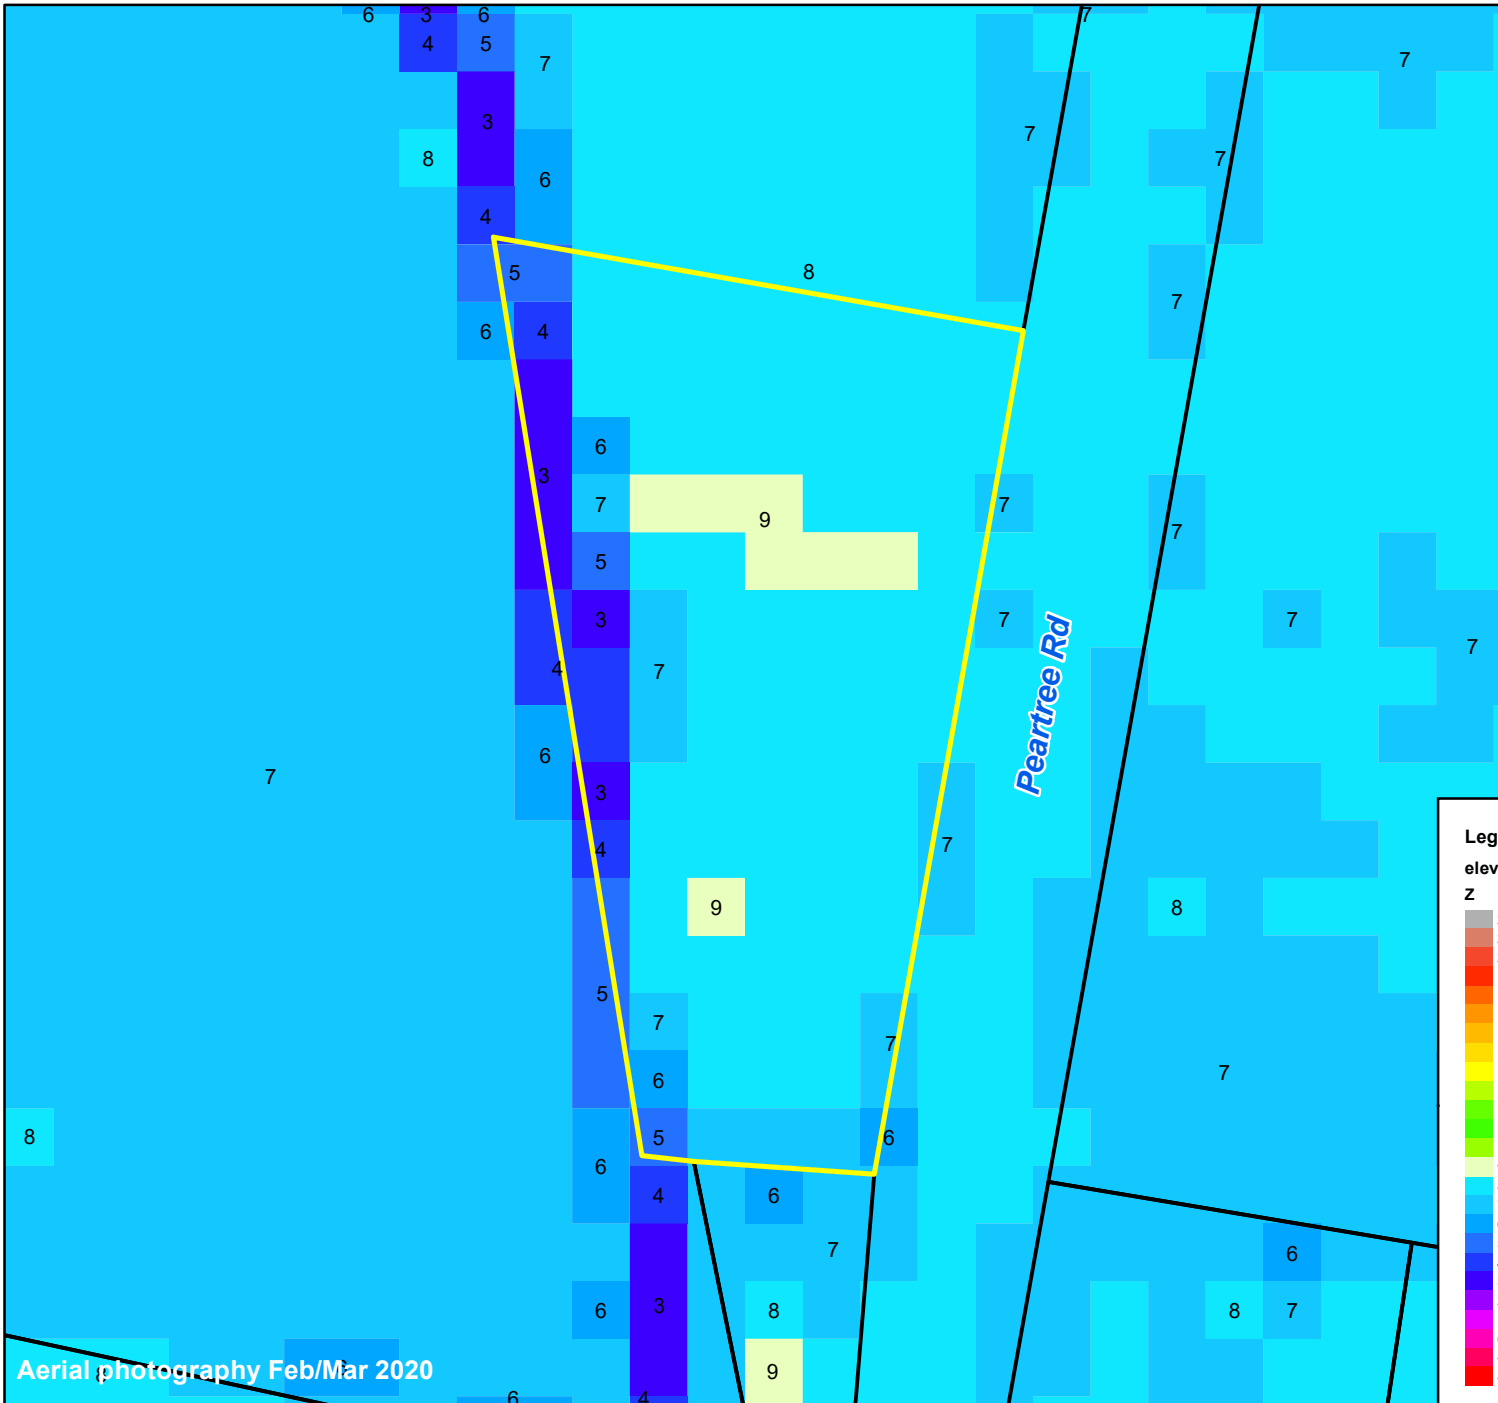

# Pasquotank County, NC

Parcel ID: 891202777615

Map: P91-27A

LOT: 0

01825 PEARTREE ROAD  
PHTHISIC, SAMUEL R &  
LAUREN A DRENNAN  
1825 PEARTREE RD  
ELIZABETH CITY NC 27909

Deed Book: 1343  
Deed Page: 582  
Date: 20190813

Land Value: 33600  
Ag Value: 0  
Bldg Value: 128600  
Total Value: 162200

Taxed Acres: 1

**PASQUOTANK**  
COUNTY NC

Date: 3/7/2023

Property Ownership/  
Lines as of January 1, 2023

**NOT A SURVEY**

This map was created from historic maps, recorded deeds and surveys.  
It CAN NOT be used to convey land, settle land disputes or build fences.