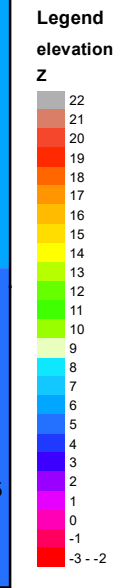

Pasquotank County, NC

Parcel ID: 891306295038

Map: 72-E-7A

LOT: 0

00305 S HUGHES BLVD
ORTIZ, IVORY TALMADGE

305 S HUGHES BLVD
ELIZABETH CITY NC 27909

Deed Book: 1441
Deed Page: 531
Date: 20220207

Land Value: 34800
Ag Value: 0
Bldg Value: 30800
Total Value: 65600

Taxed Acres: 0.158

PASQUOTANK
COUNTY NC

Date: 3/7/2023

Property Ownership/
Lines as of January 1, 2023

NOT A SURVEY

This map was created from historic maps, recorded deeds and surveys.
It CAN NOT be used to convey land, settle land disputes or build fences.