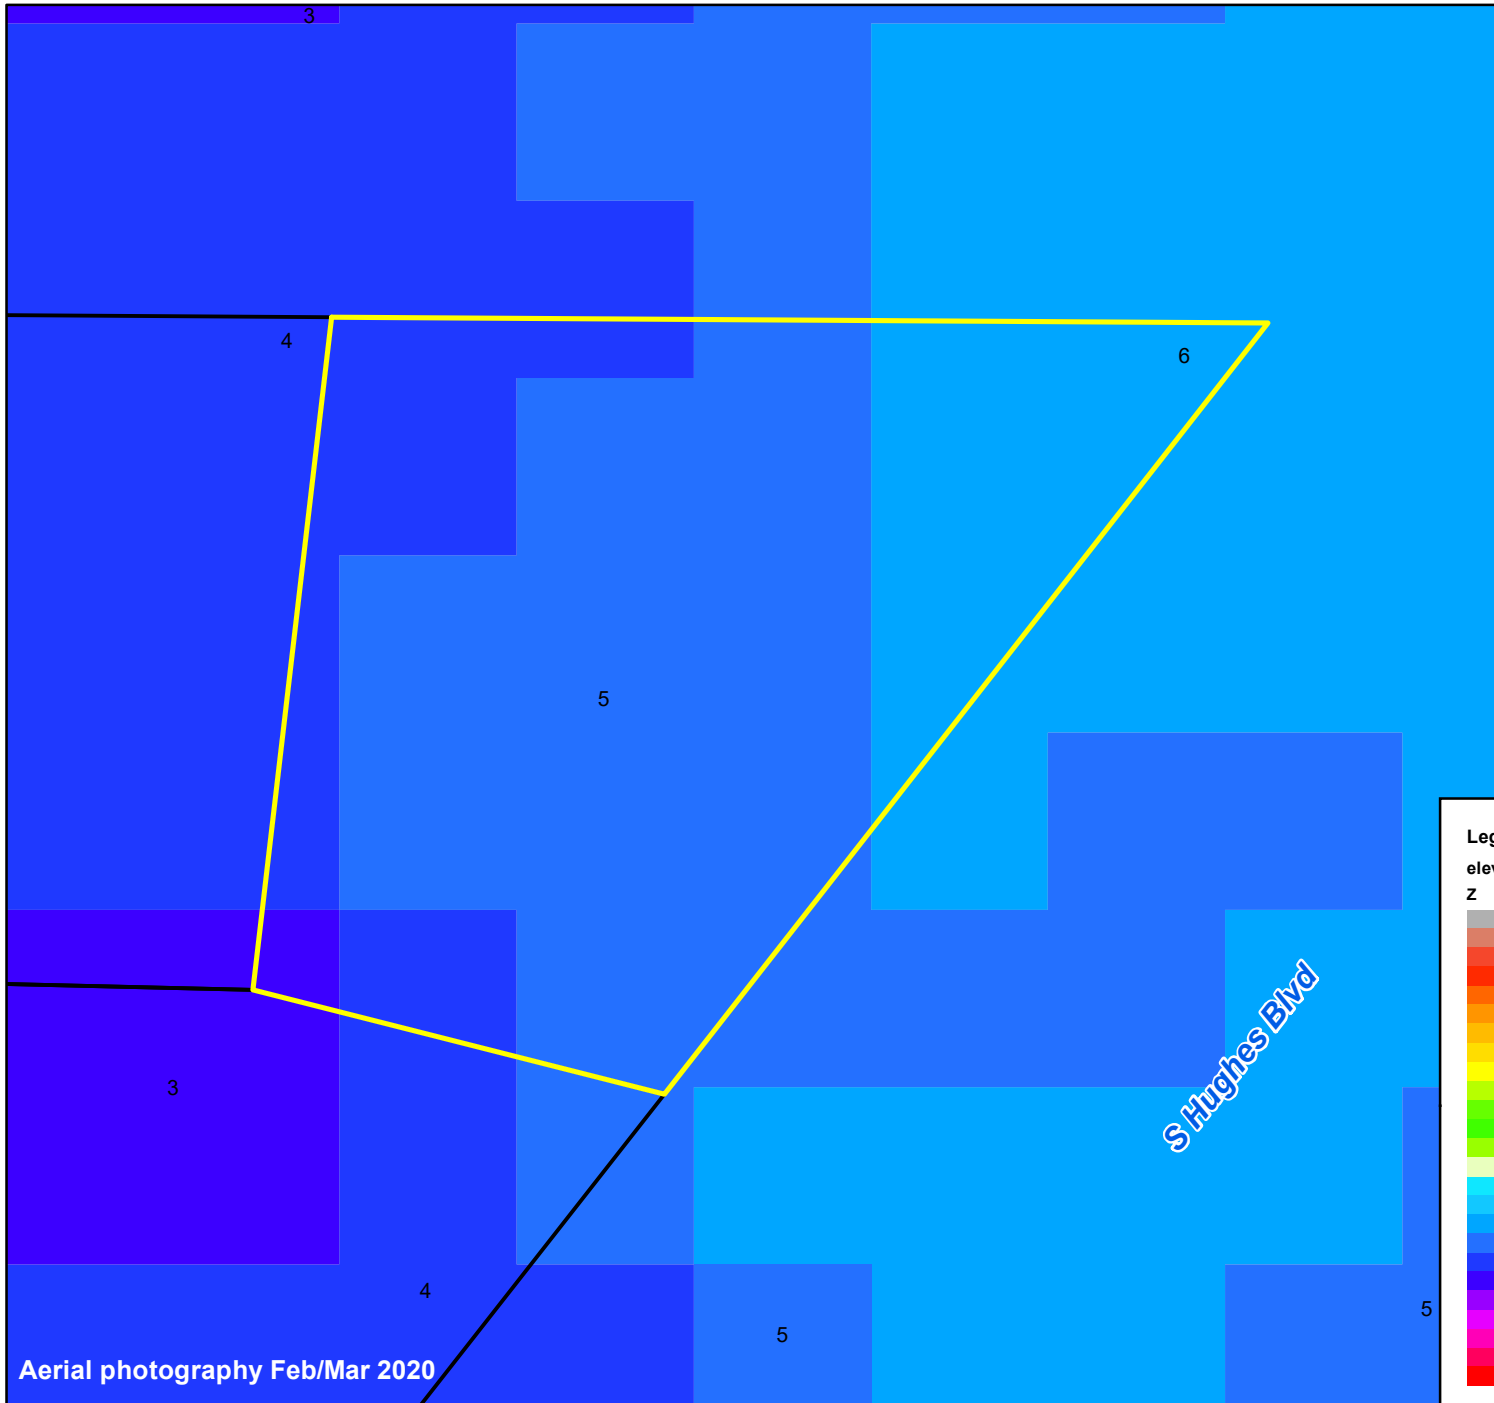

Pasquotank County, NC

Parcel ID: 891306295038

Map: 72-E-7A

LOT: 0

00305 S HUGHES BLVD
ORTIZ, IVORY TALMADGE

305 S HUGHES BLVD
ELIZABETH CITY NC 27909

Deed Book: 1441
Deed Page: 531
Date: 20220207

Land Value: 34800
Ag Value: 0
Bldg Value: 30800
Total Value: 65600

Taxed Acres: 0.158

PASQUOTANK
COUNTY NC

Date: 3/7/2023

Property Ownership/
Lines as of January 1, 2023

NOT A SURVEY

This map was created from historic maps, recorded deeds and surveys.
It CAN NOT be used to convey land, settle land disputes or build fences.