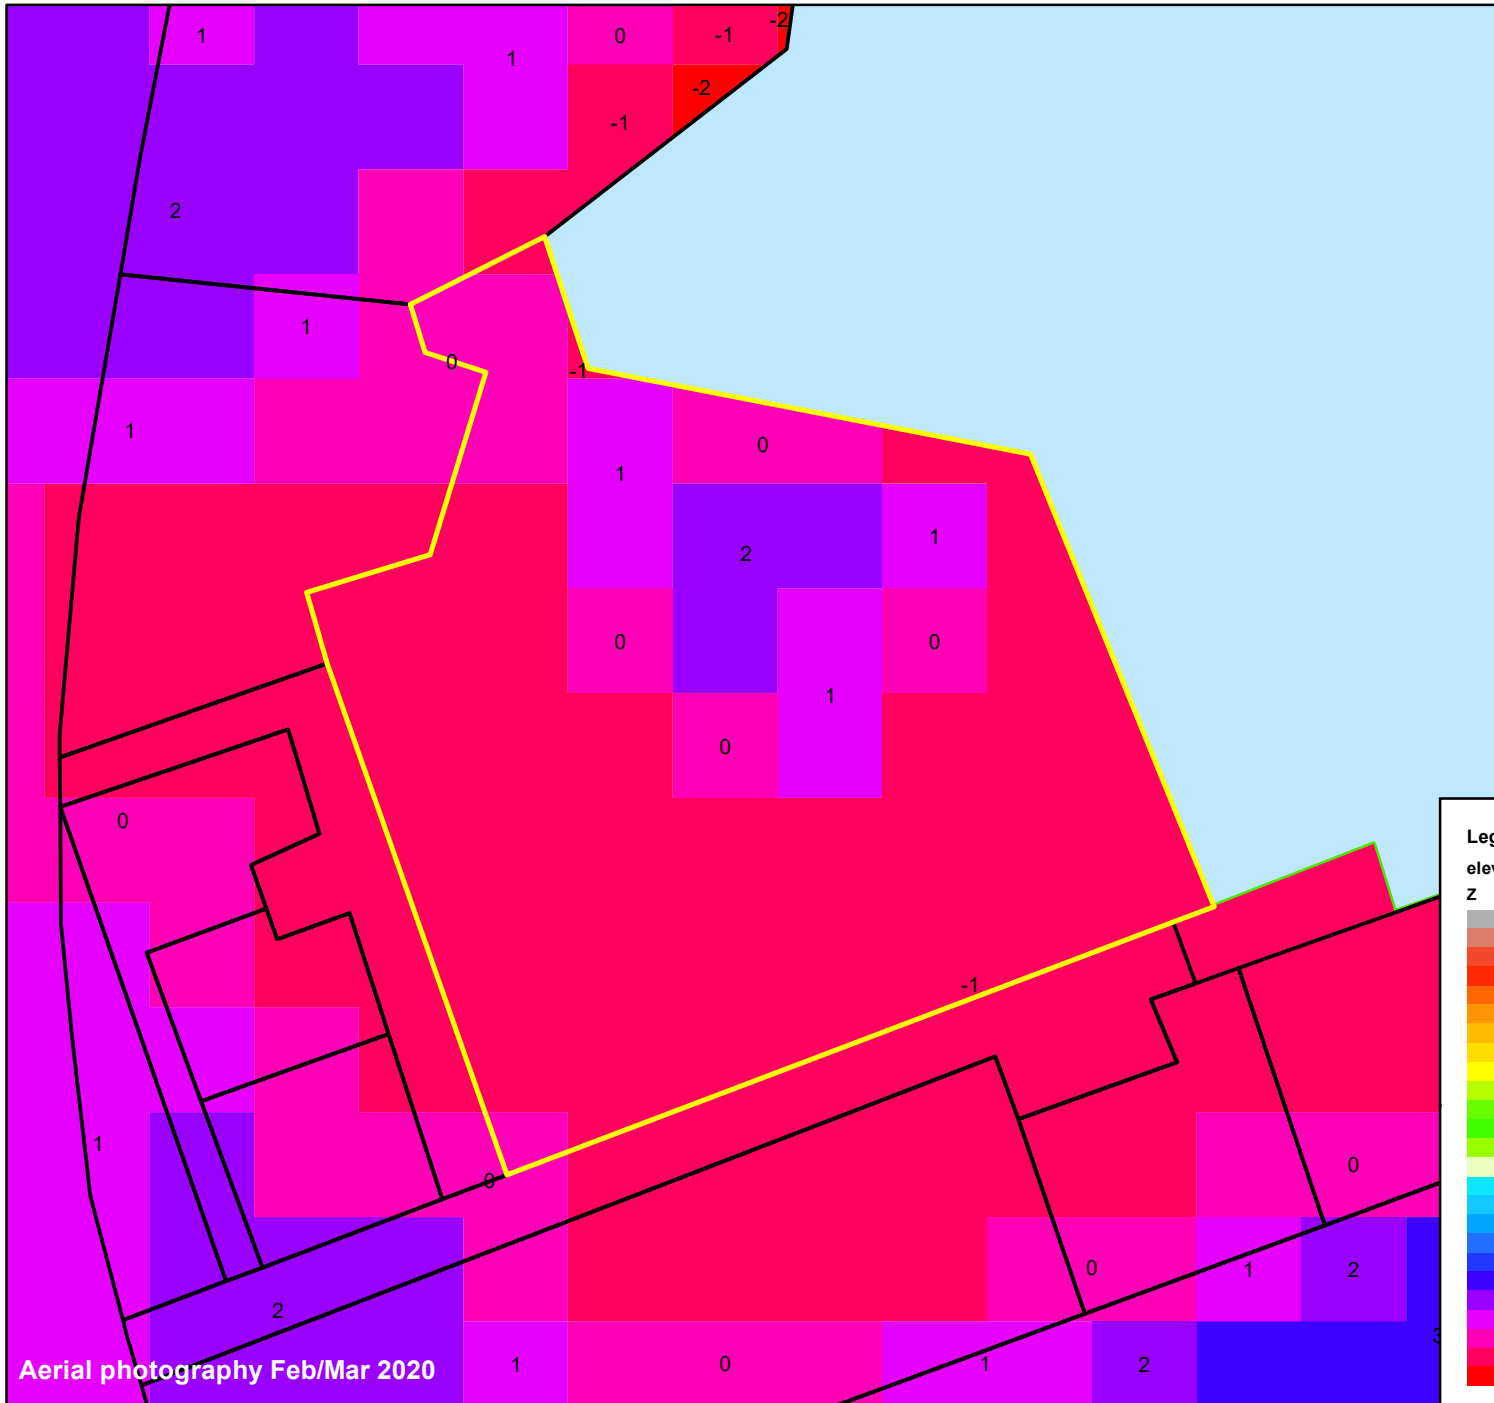

Pasquotank County, NC

Parcel ID: 891308984780

Map: 16-B-2

LOT: 0

00400 S WATER ST
DRCG PROPERTIES LLC

143 ROSEDALE DRIVE
ELIZABETH CITY NC 27909

Deed Book: 1455
Deed Page: 581
Date: 20220603

Land Value: 0
Ag Value: 0
Bldg Value: 422500
Total Value: 422500

Taxed Acres: 0

PASQUOTANK
COUNTY NC

Date: 3/7/2023

Property Ownership/
Lines as of January 1, 2023

Aerial photography Feb/Mar 2020

NOT A SURVEY

This map was created from historic maps, recorded deeds and surveys.
It CAN NOT be used to convey land, settle land disputes or build fences.