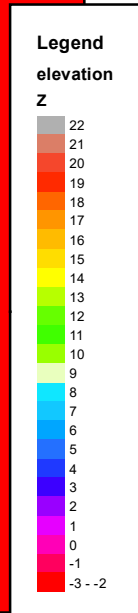

Pasquotank County, NC

Parcel ID: 891308996444

Map: 2-C-3F

LOT: 0

00700 203 E MAIN ST
KEYES, BARRY & MARY ANNE

700 E MAIN ST, UNIT 203
ELIZABETH CITY NC 27909

Deed Book: 1323
Deed Page: 385
Date: 20181113

Land Value: 0
Ag Value: 0
Bldg Value: 242400
Total Value: 242400

Taxed Acres: 0

PASQUOTANK
COUNTY NC

Date: 3/7/2023

Property Ownership/
Lines as of January 1, 2023

Aerial photography Feb/Mar 2020

NOT A SURVEY

This map was created from historic maps, recorded deeds and surveys.
It CAN NOT be used to convey land, settle land disputes or build fences.