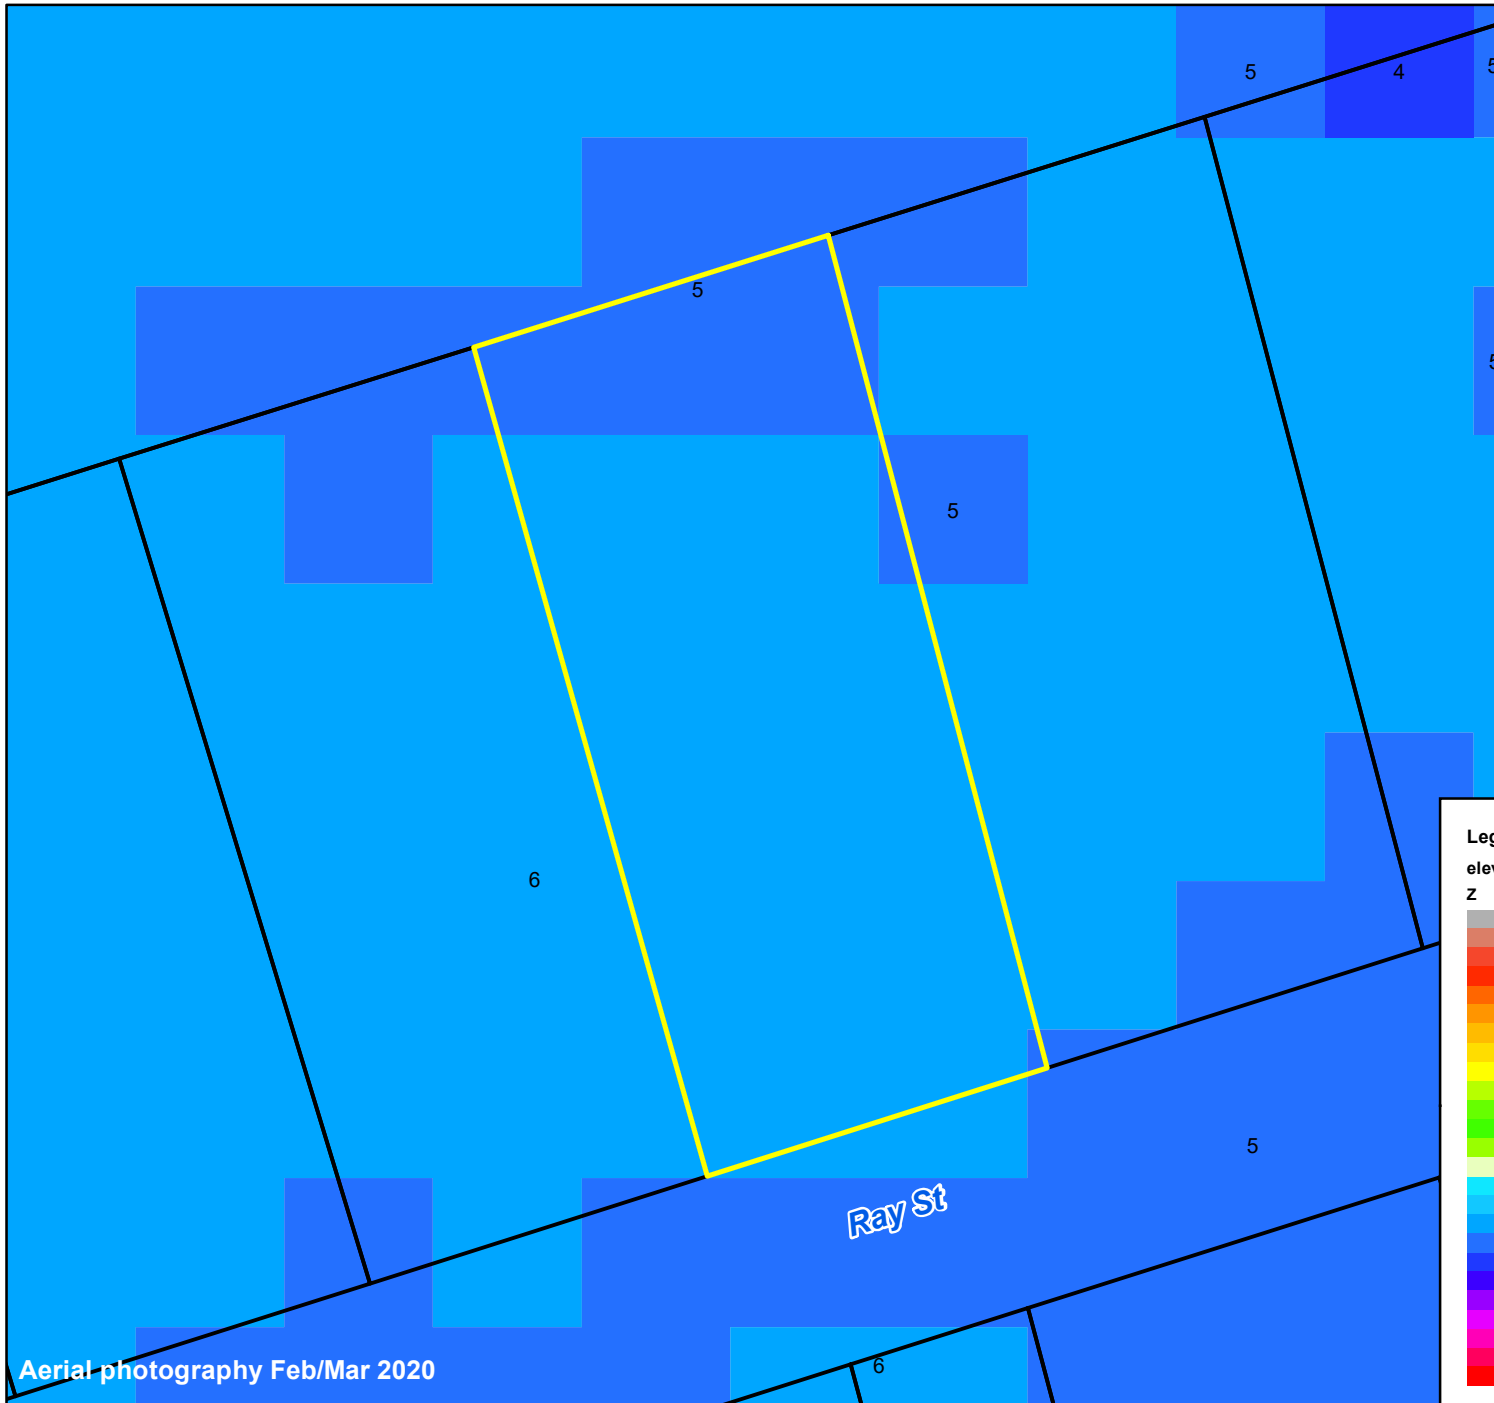

Pasquotank County, NC

Parcel ID: 891311677083

Map: 50-A-3

LOT: 0

00510 RAY ST
NEW HOME STANDARDS LLC

3421 W STEWARTS MILL RD
DOUGLASVILLE GA 30135

Deed Book: 1452
Deed Page: 75
Date: 20220513

Land Value: 9200
Ag Value: 0
Bldg Value: 21400
Total Value: 30600

Taxed Acres: 0.132

PASQUOTANK
COUNTY NC

Date: 3/7/2023

Property Ownership/
Lines as of January 1, 2023

NOT A SURVEY

This map was created from historic maps, recorded deeds and surveys.
It CAN NOT be used to convey land, settle land disputes or build fences.