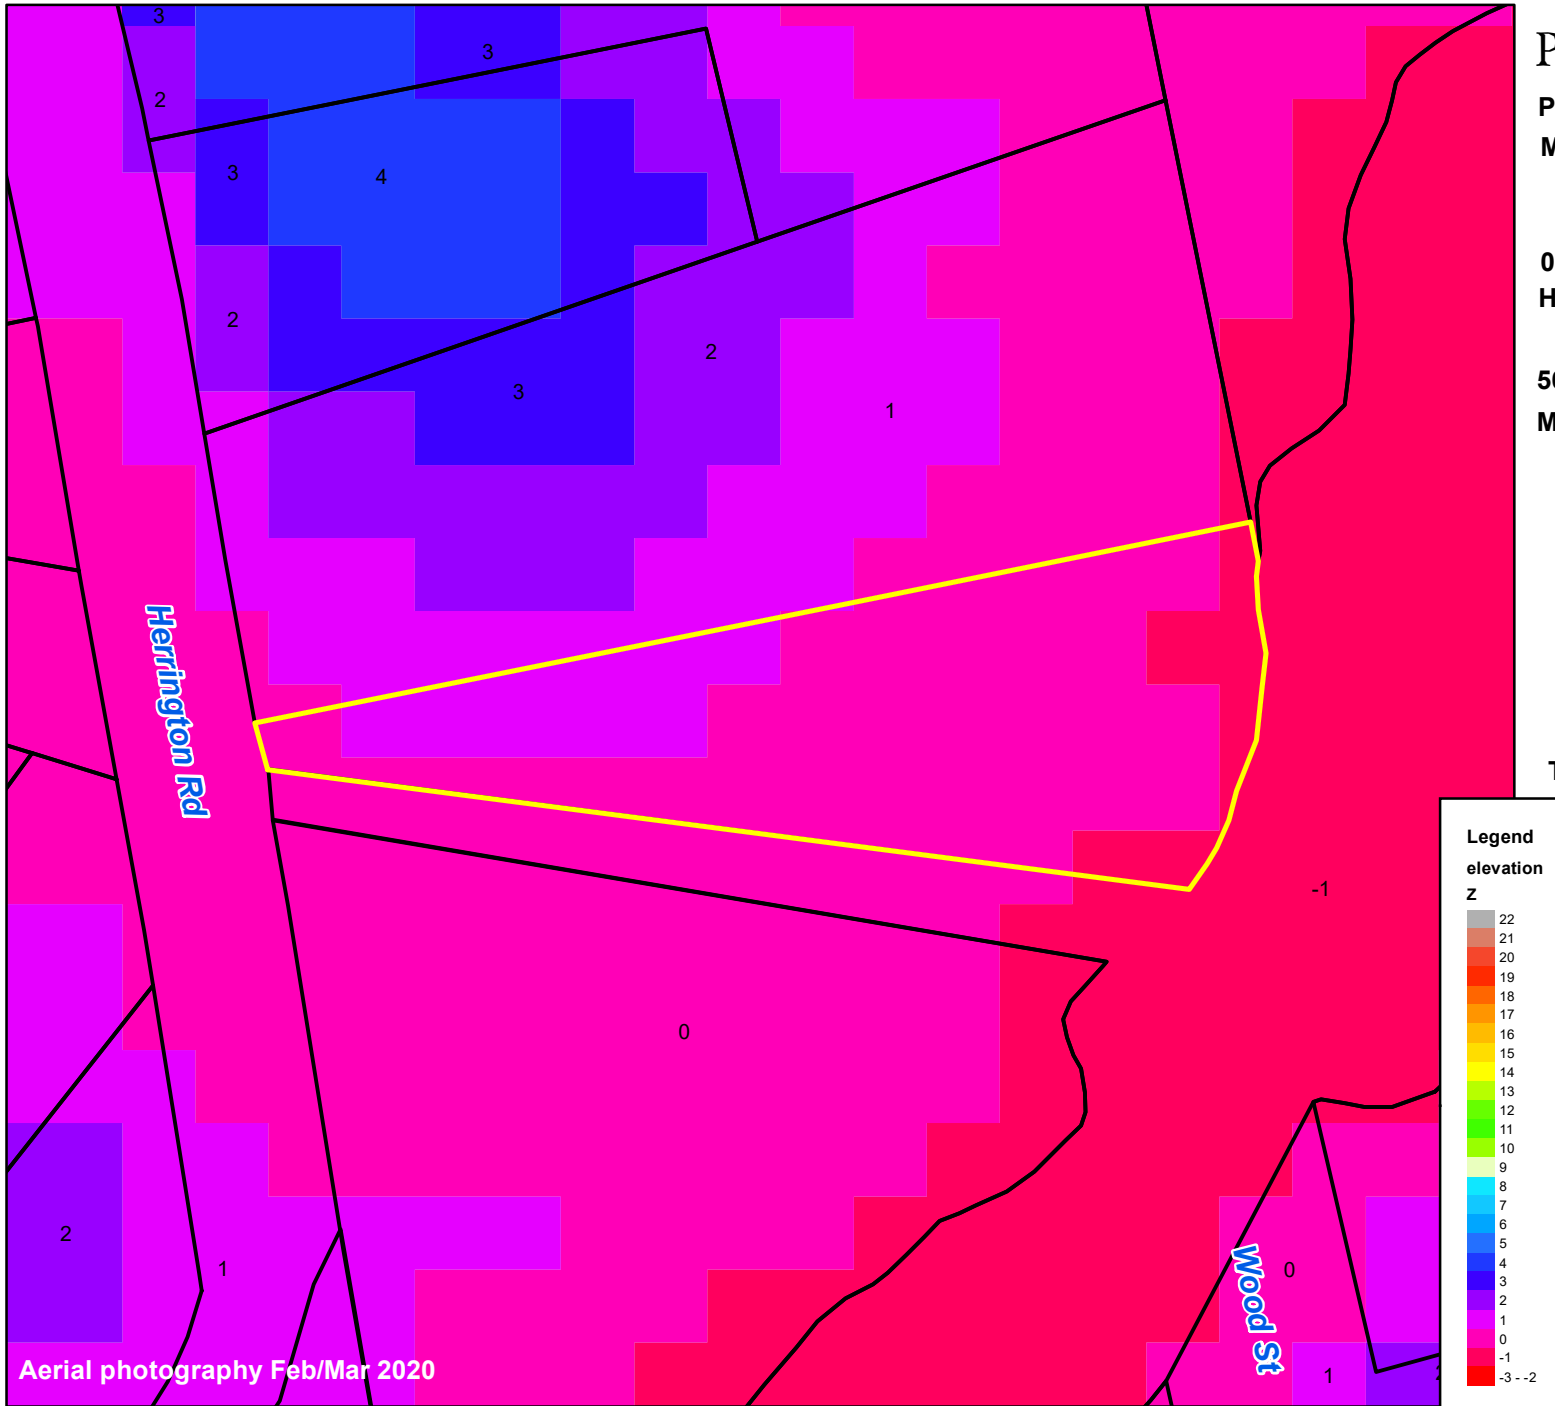

# Pasquotank County, NC

Parcel ID: 891312962567

Map: 26-H-17A,17D

LOT: 0

00912 HERRINGTON RD  
HARRIS, RAUL E

56 CRABTREE LANE  
MILFORD CT 6460

Deed Book: 1254  
Deed Page: 922  
Date: 20160526

Land Value: 24900  
Ag Value: 0  
Bldg Value: 0  
Total Value: 24900

Taxed Acres: 0.357

Aerial photography Feb/Mar 2020

**NOT A SURVEY**

This map was created from historic maps, recorded deeds and surveys.  
It CAN NOT be used to convey land, settle land disputes or build fences.

**PASQUOTANK**  
COUNTY NC

Date: 3/7/2023

Property Ownership/  
Lines as of January 1, 2023