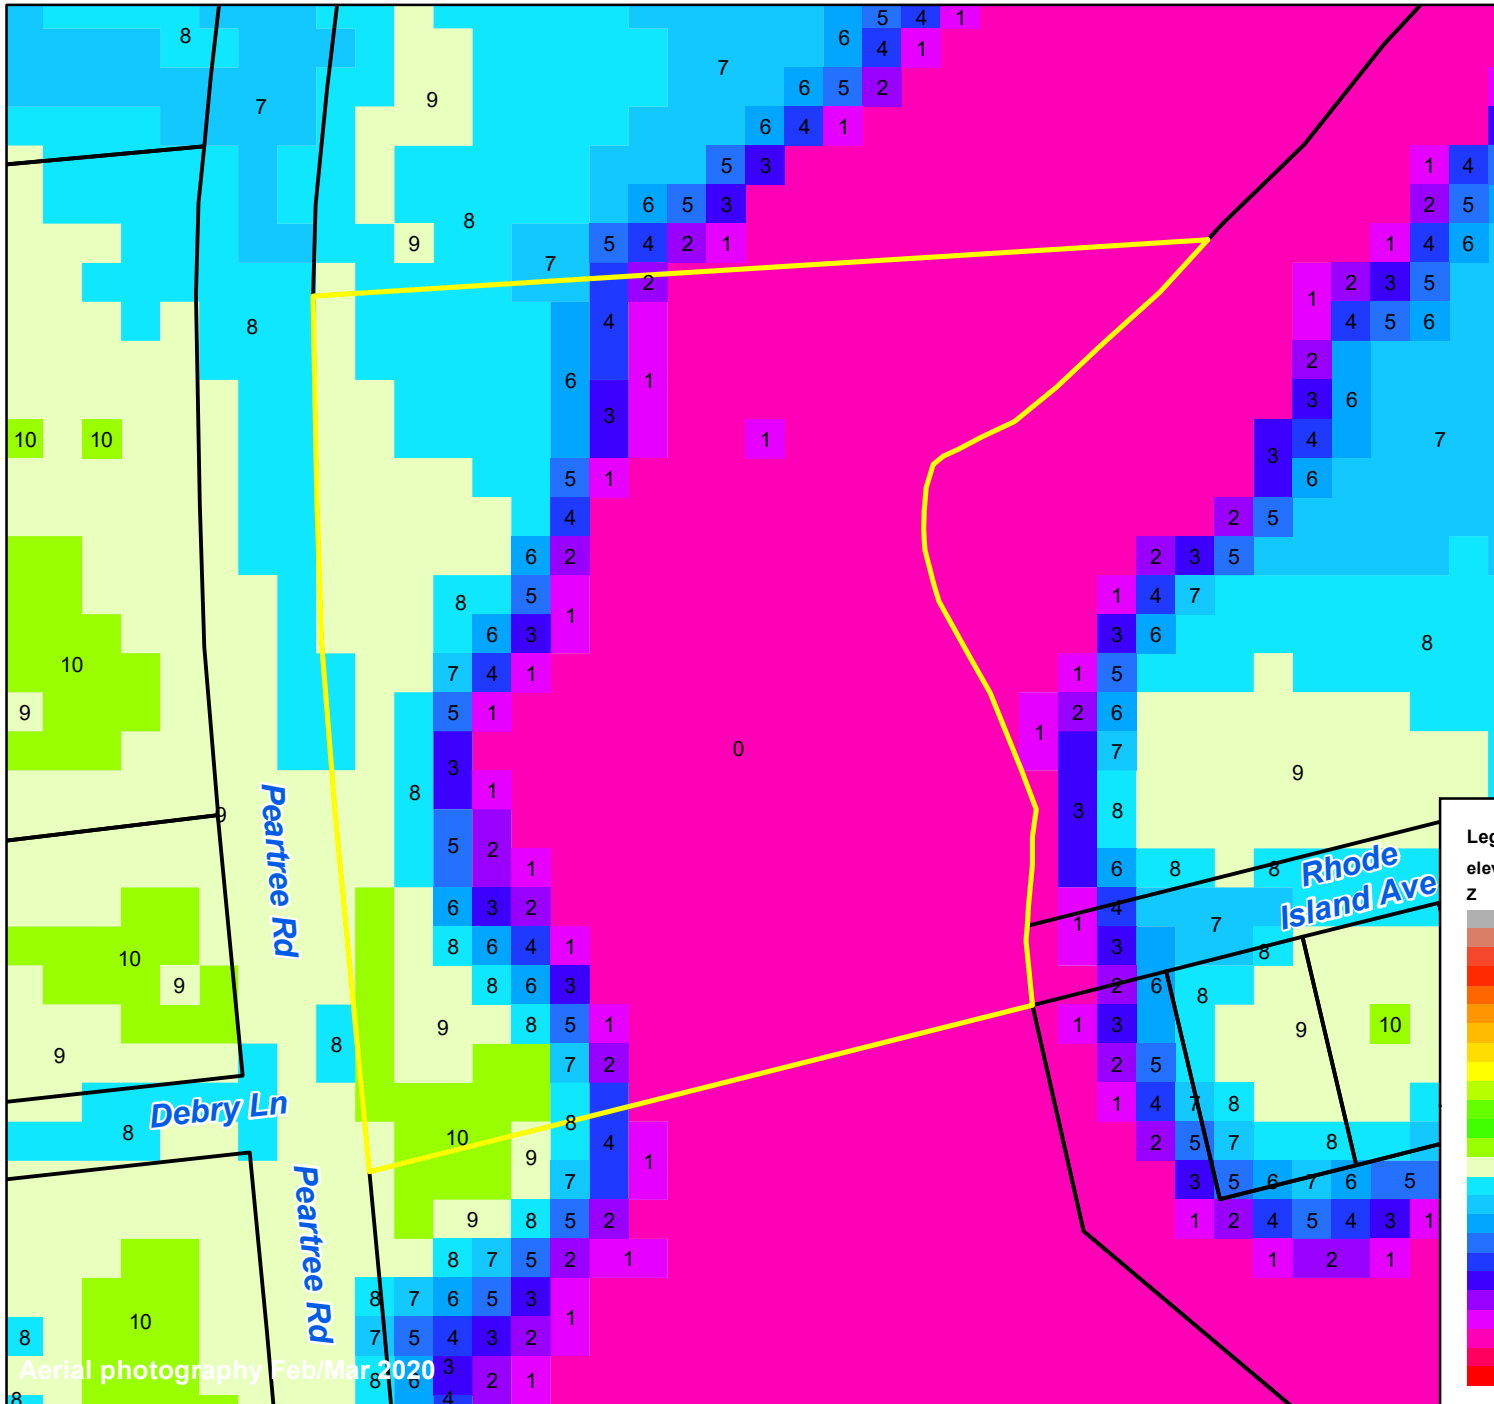

Pasquotank County, NC

Parcel ID: 891316842938

Map: 27-A-3

LOT: 0

01100 PEARTREE RD
OLD QUAKER CEMETERY

ELIZABETH CITY NC 27909

Deed Book:

Deed Page:

Date: 0

Land Value: 161100

Ag Value: 0

Bldg Value: 0

Total Value: 161100

Taxed Acres: 3.66

PASQUOTANK
COUNTY NC

Date: 3/7/2023

NOT A SURVEY

This map was created from historic maps, recorded deeds and surveys.
It CAN NOT be used to convey land, settle land disputes or build fences.

Property Ownership/
Lines as of January 1, 2023