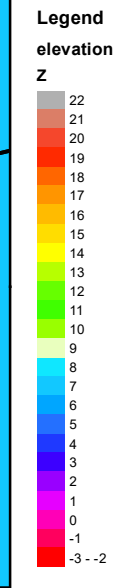

Pasquotank County, NC

Parcel ID: 891316933748

Map: 59A-E-74

LOT: 0

00405 MARYLAND AVE
LEE, ROBERT E
SHEILA
405 MARYLAND AVE
ELIZABETH CITY NC 27909

Deed Book: 1412
Deed Page: 748
Date: 20210614

Land Value: 14700
Ag Value: 0
Bldg Value: 88500
Total Value: 103200

Taxed Acres: 0.198

PASQUOTANK
COUNTY NC

Date: 3/7/2023

Property Ownership/
Lines as of January 1, 2023

NOT A SURVEY

This map was created from historic maps, recorded deeds and surveys.
It CAN NOT be used to convey land, settle land disputes or build fences.