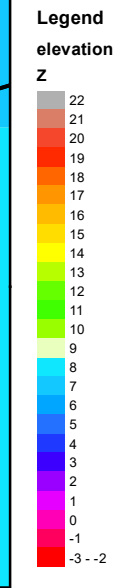

Pasquotank County, NC

Parcel ID: 891320716862

Map: P122A-209

LOT: 0

00105 PINWOOD AVE
WILLIAMS, RUBENIA

1305 HALSTEAD BLVD
ELIZABETH CITY NC 27909

Deed Book: 445

Deed Page: 217

Date: 0

Land Value: 10100

Ag Value: 0

Bldg Value: 39500

Total Value: 49600

Taxed Acres: 0.23

PASQUOTANK
COUNTY NC

Date: 3/7/2023