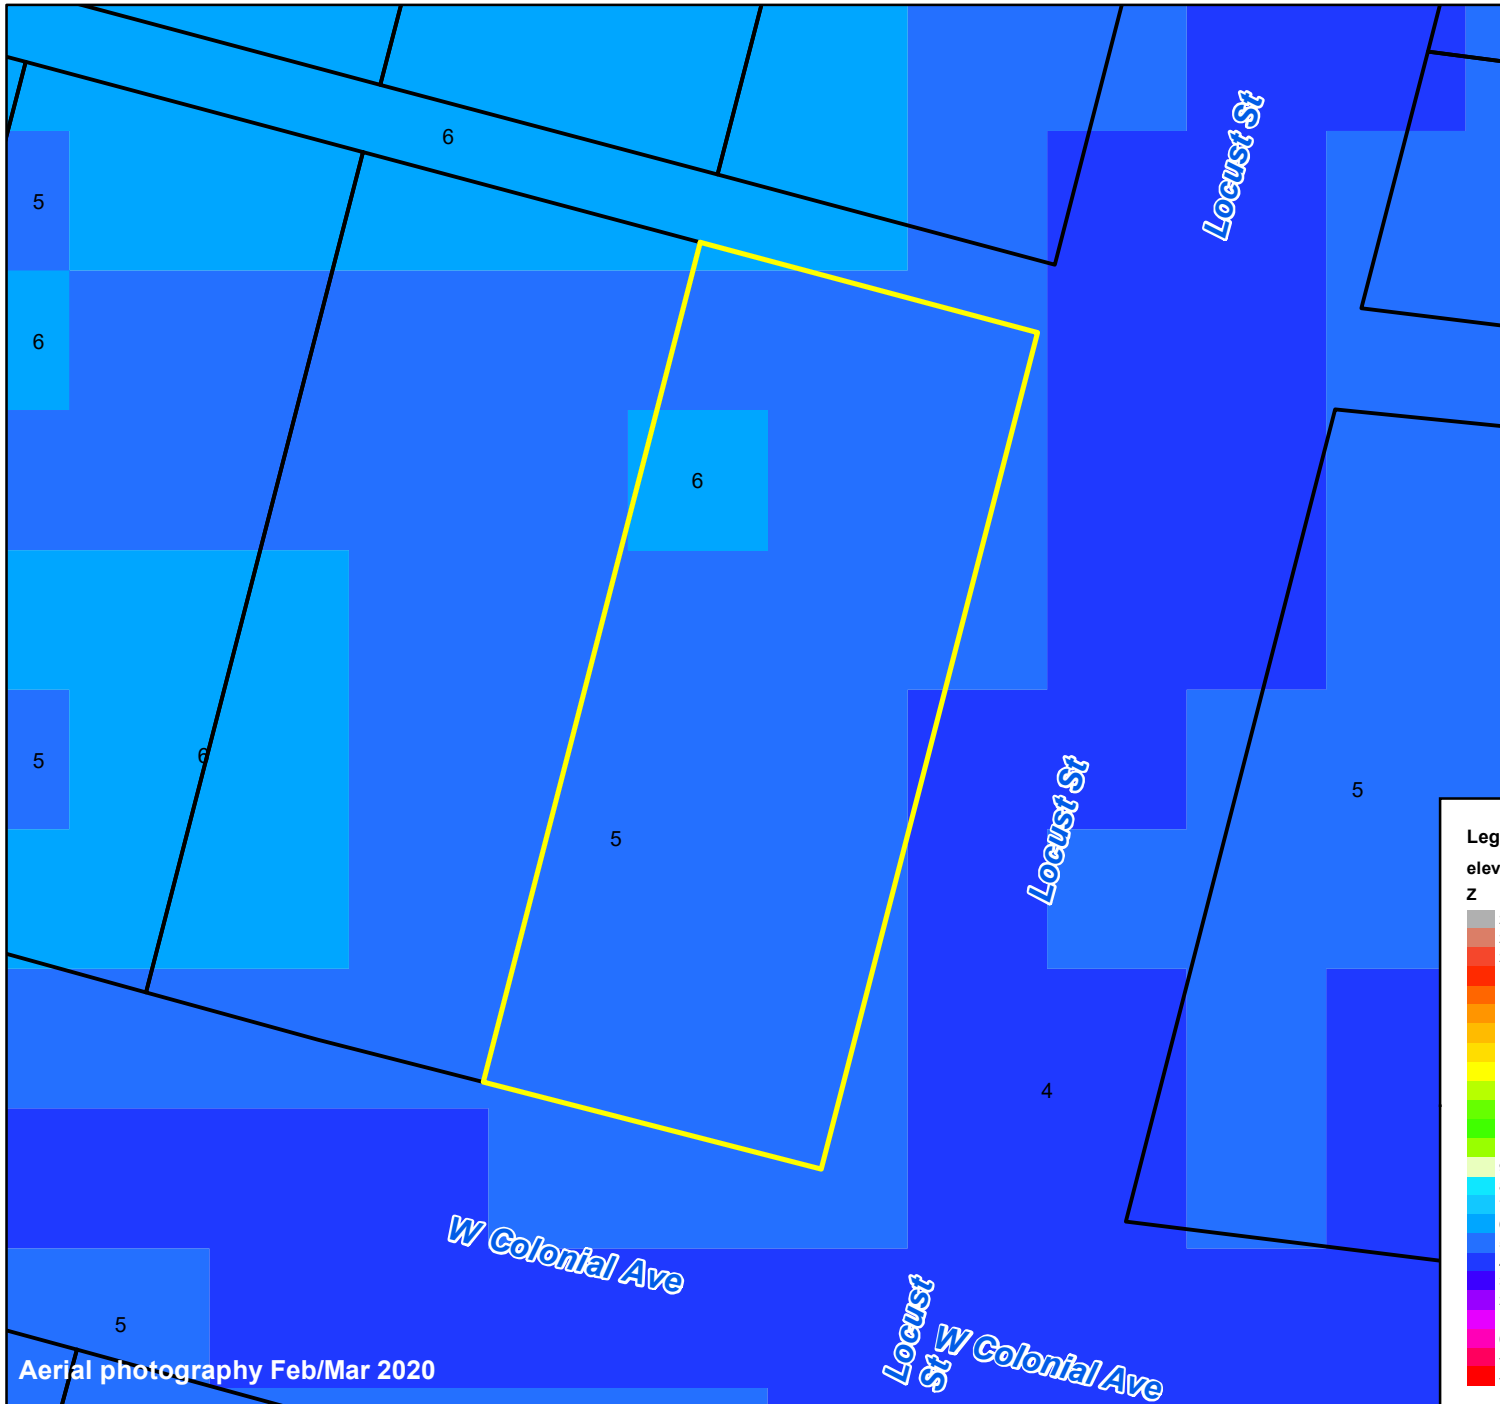

Pasquotank County, NC

Parcel ID: 891419604175

Map: 43-C-525

LOT: 0

00600 W COLONIAL
CARSON, BOBBY W & JERYL

600 W COLONIAL AVE #A
ELIZABETH CITY NC 27909

Deed Book:
Deed Page:
Date: 0

Land Value: 12900
Ag Value: 0
Bldg Value: 63900
Total Value: 76800

Taxed Acres: 0.143

PASQUOTANK
COUNTY NC

Date: 3/7/2023

Property Ownership/
Lines as of January 1, 2023

Aerial photography Feb/Mar 2020

NOT A SURVEY

This map was created from historic maps, recorded deeds and surveys.
It CAN NOT be used to convey land, settle land disputes or build fences.