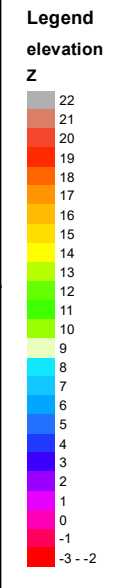

Pasquotank County, NC

Parcel ID: 891503043344

Map: P141A-24

LOT: 0

00100 HATHAWAY DR
HARRIS, BRENDA CORBET LF EST

100 HATHAWAY DRIVE
ELIZABETH CITY NC 27909

Deed Book: 1270
Deed Page: 738
Date: 20161214

Land Value: 24000
Ag Value: 0
Bldg Value: 92400
Total Value: 116400

Taxed Acres: 0.303

PASQUOTANK
COUNTY NC

Date: 3/7/2023

Property Ownership/
Lines as of January 1, 2023

Aerial photography Feb/Mar 2020

NOT A SURVEY

This map was created from historic maps, recorded deeds and surveys.
It CAN NOT be used to convey land, settle land disputes or build fences.