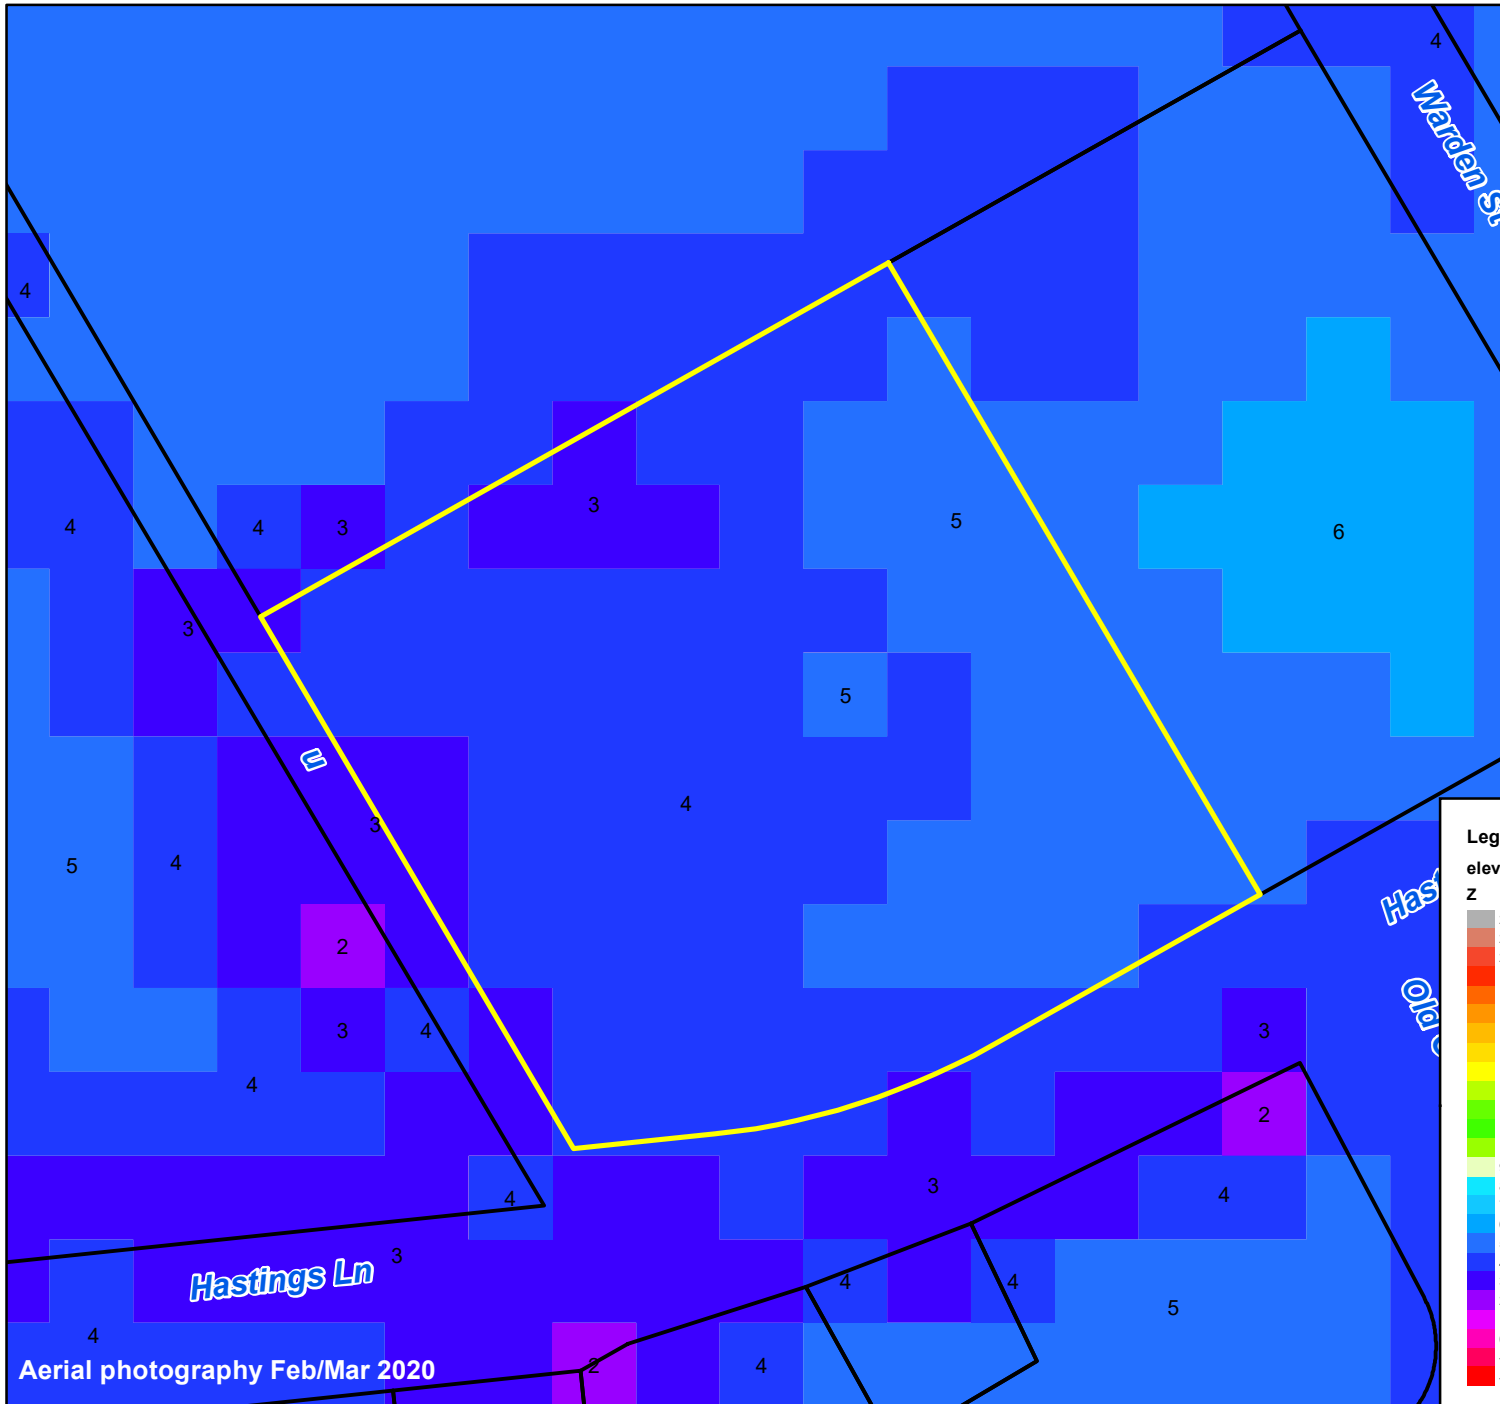

Pasquotank County, NC

Parcel ID: 891504509128

Map: P143A-33

LOT: 0

0000 HASTINGS LANE
WARDEN, WILLIAM T

3019 HAYDEN DR
WILMINGTON NC 28411

Deed Book:
Deed Page:
Date: 0

Land Value: 23000
Ag Value: 0
Bldg Value: 0
Total Value: 23000

Taxed Acres: 0.695

PASQUOTANK
COUNTY NC

Date: 3/7/2023

Property Ownership/
Lines as of January 1, 2023

NOT A SURVEY

This map was created from historic maps, recorded deeds and surveys.
It CAN NOT be used to convey land, settle land disputes or build fences.