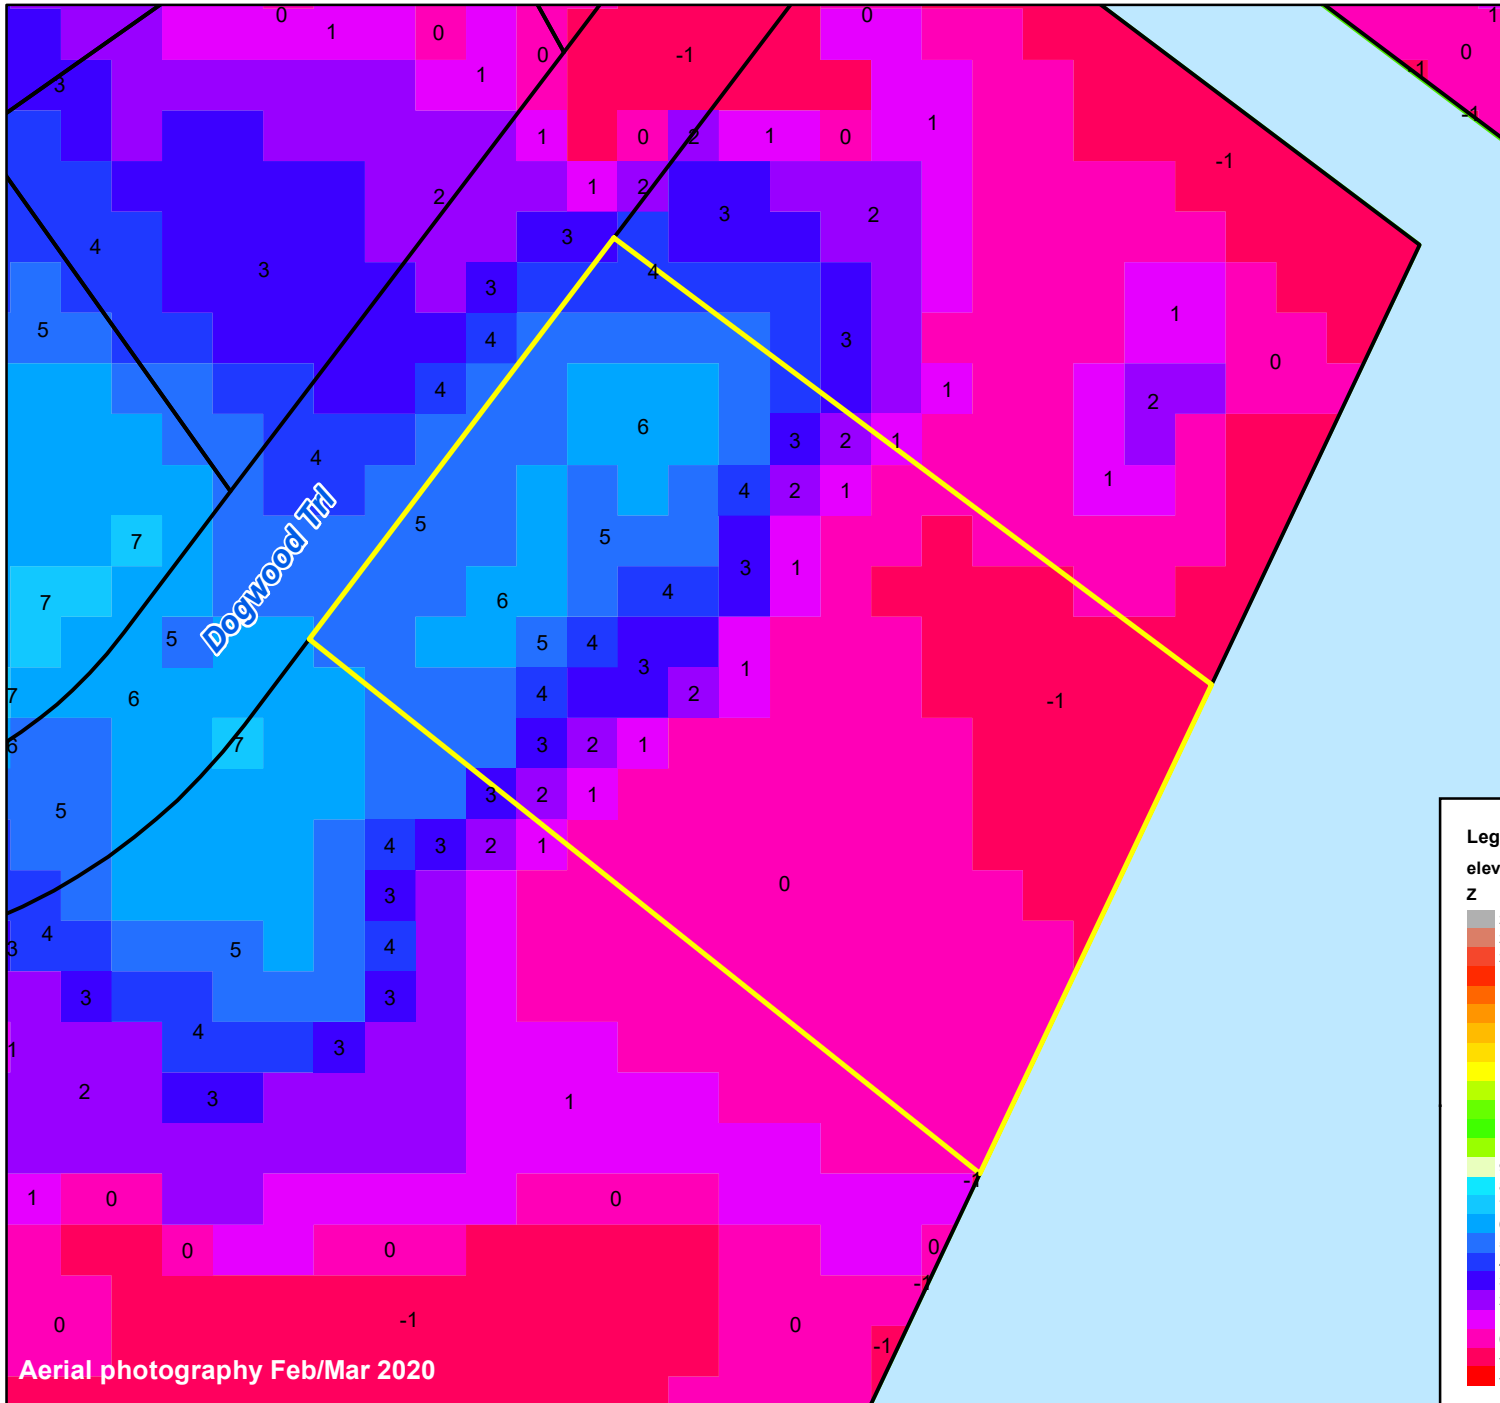

Pasquotank County, NC

Parcel ID: 891504931355

Map: P142A-103

LOT: 0

00201 DOGWOOD TRAIL
THRIFT, DONALD F JR
& BONNIE J
201 S DOGWOOD TRAIL
ELIZABETH CITY NC 27909

Deed Book: 1283
Deed Page: 410
Date: 20170531

Land Value: 150400
Ag Value: 0
Bldg Value: 202500
Total Value: 352900

Taxed Acres: 1.579

Legend

elevation

Z

NOT A SURVEY

This map was created from historic maps, recorded deeds and surveys.
It CAN NOT be used to convey land, settle land disputes or build fences.

PASQUOTANK
COUNTY NC

Date: 3/7/2023

Property Ownership/
Lines as of January 1, 2023