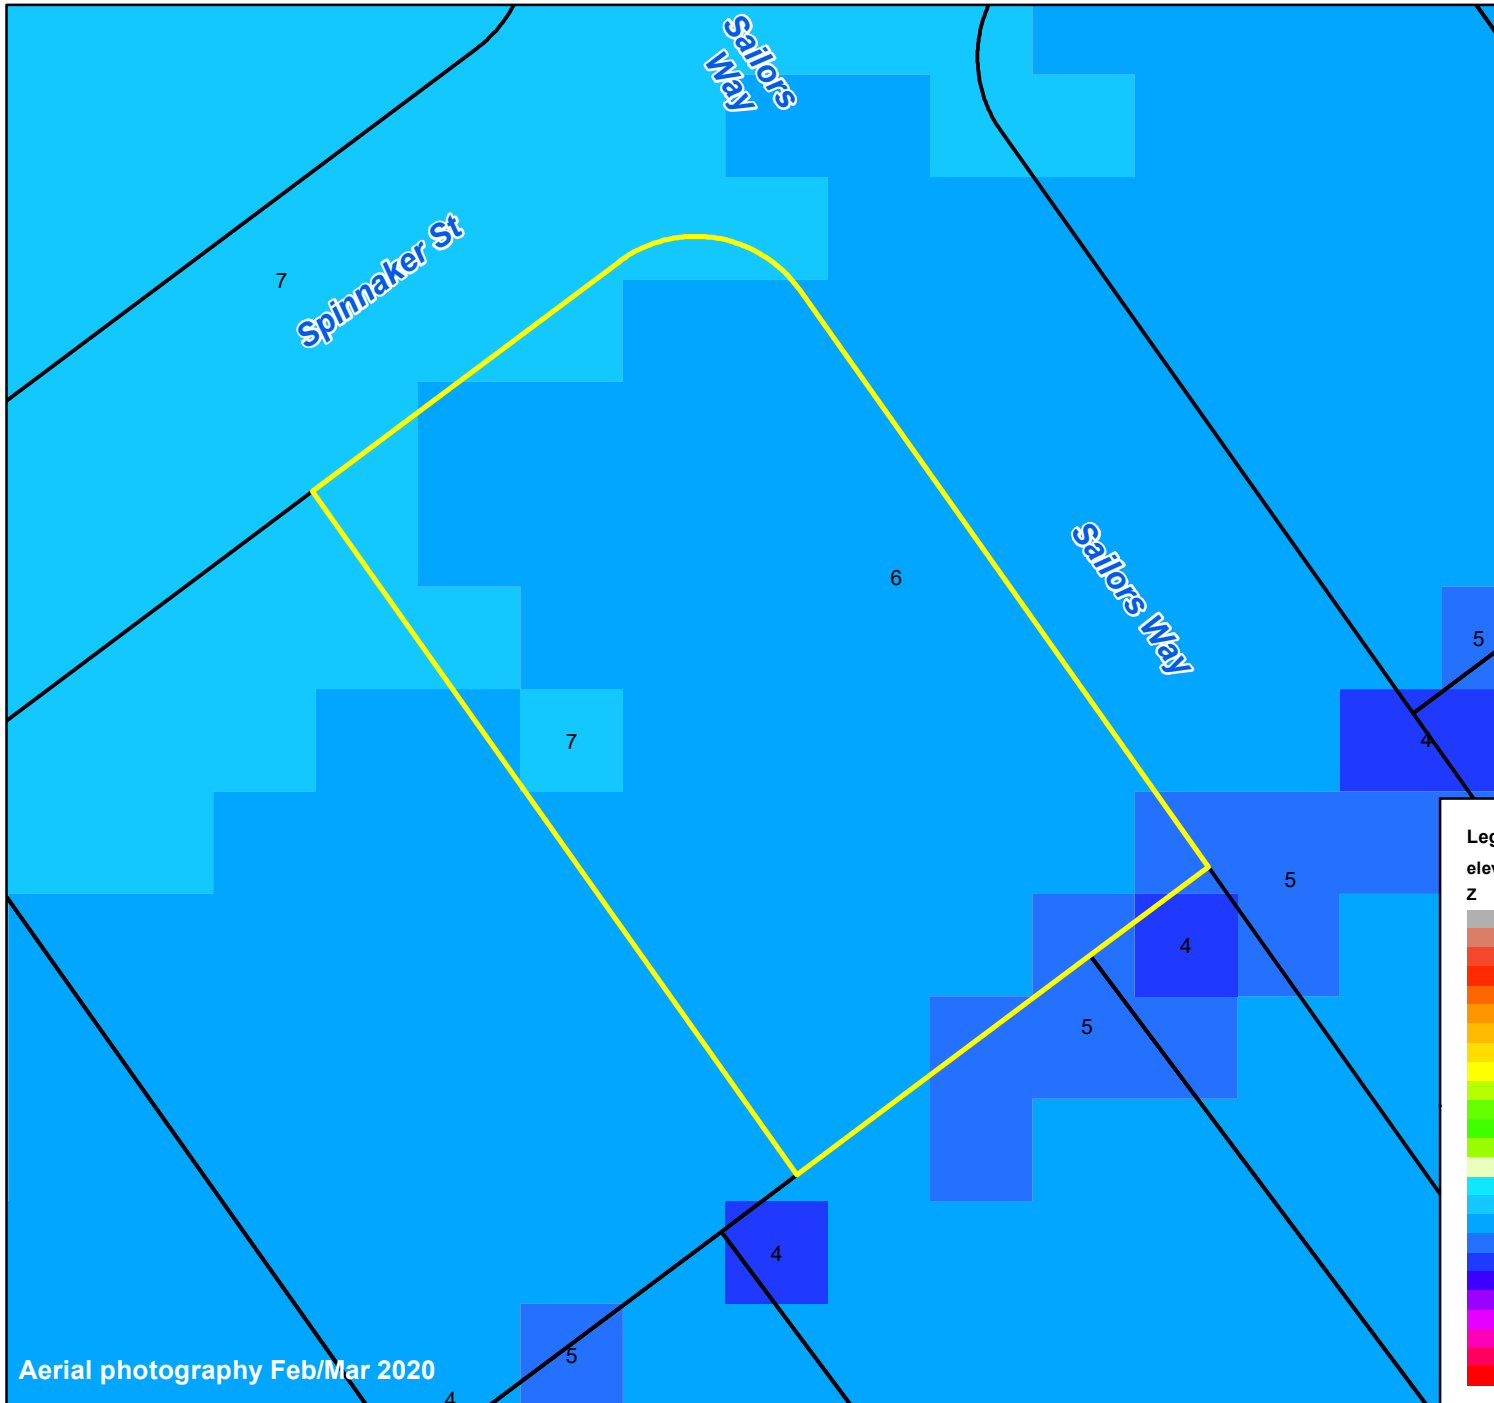

Pasquotank County, NC

Parcel ID: 892304065204

Map: P123-359

LOT: 53

00400 SPINNAKER ST
HOMELINK PROPERTIES LLC

601 N HUGHES BLVD
ELIZABETH CITY NC 27909

Deed Book: 1404
Deed Page: 683
Date: 20210413
MB59/29

Land Value: 29700
Ag Value: 0
Bldg Value: 0
Total Value: 29700

Taxed Acres: 0.389

Legend

elevation

Z

Aerial photography Feb/Mar 2020

NOT A SURVEY

This map was created from historic maps, recorded deeds and surveys.
It CAN NOT be used to convey land, settle land disputes or build fences.

PASQUOTANK
COUNTY NC

Date: 3/7/2023

Property Ownership/
Lines as of January 1, 2023