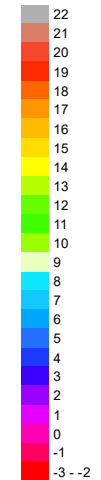

Pasquotank County, NC

Parcel ID: 892304065204

Map: P123-359

LOT: 53

00400 SPINNAKER ST
HOMELINK PROPERTIES LLC

601 N HUGHES BLVD
ELIZABETH CITY NC 27909

Deed Book: 1404
Deed Page: 683
Date: 20210413
MB59/29

Land Value: 29700
Ag Value: 0
Bldg Value: 0
Total Value: 29700

Taxed Acres: 0.389

Legend

elevation

Z

Aerial photography Feb/Mar 2020

NOT A SURVEY

This map was created from historic maps, recorded deeds and surveys.
It CAN NOT be used to convey land, settle land disputes or build fences.