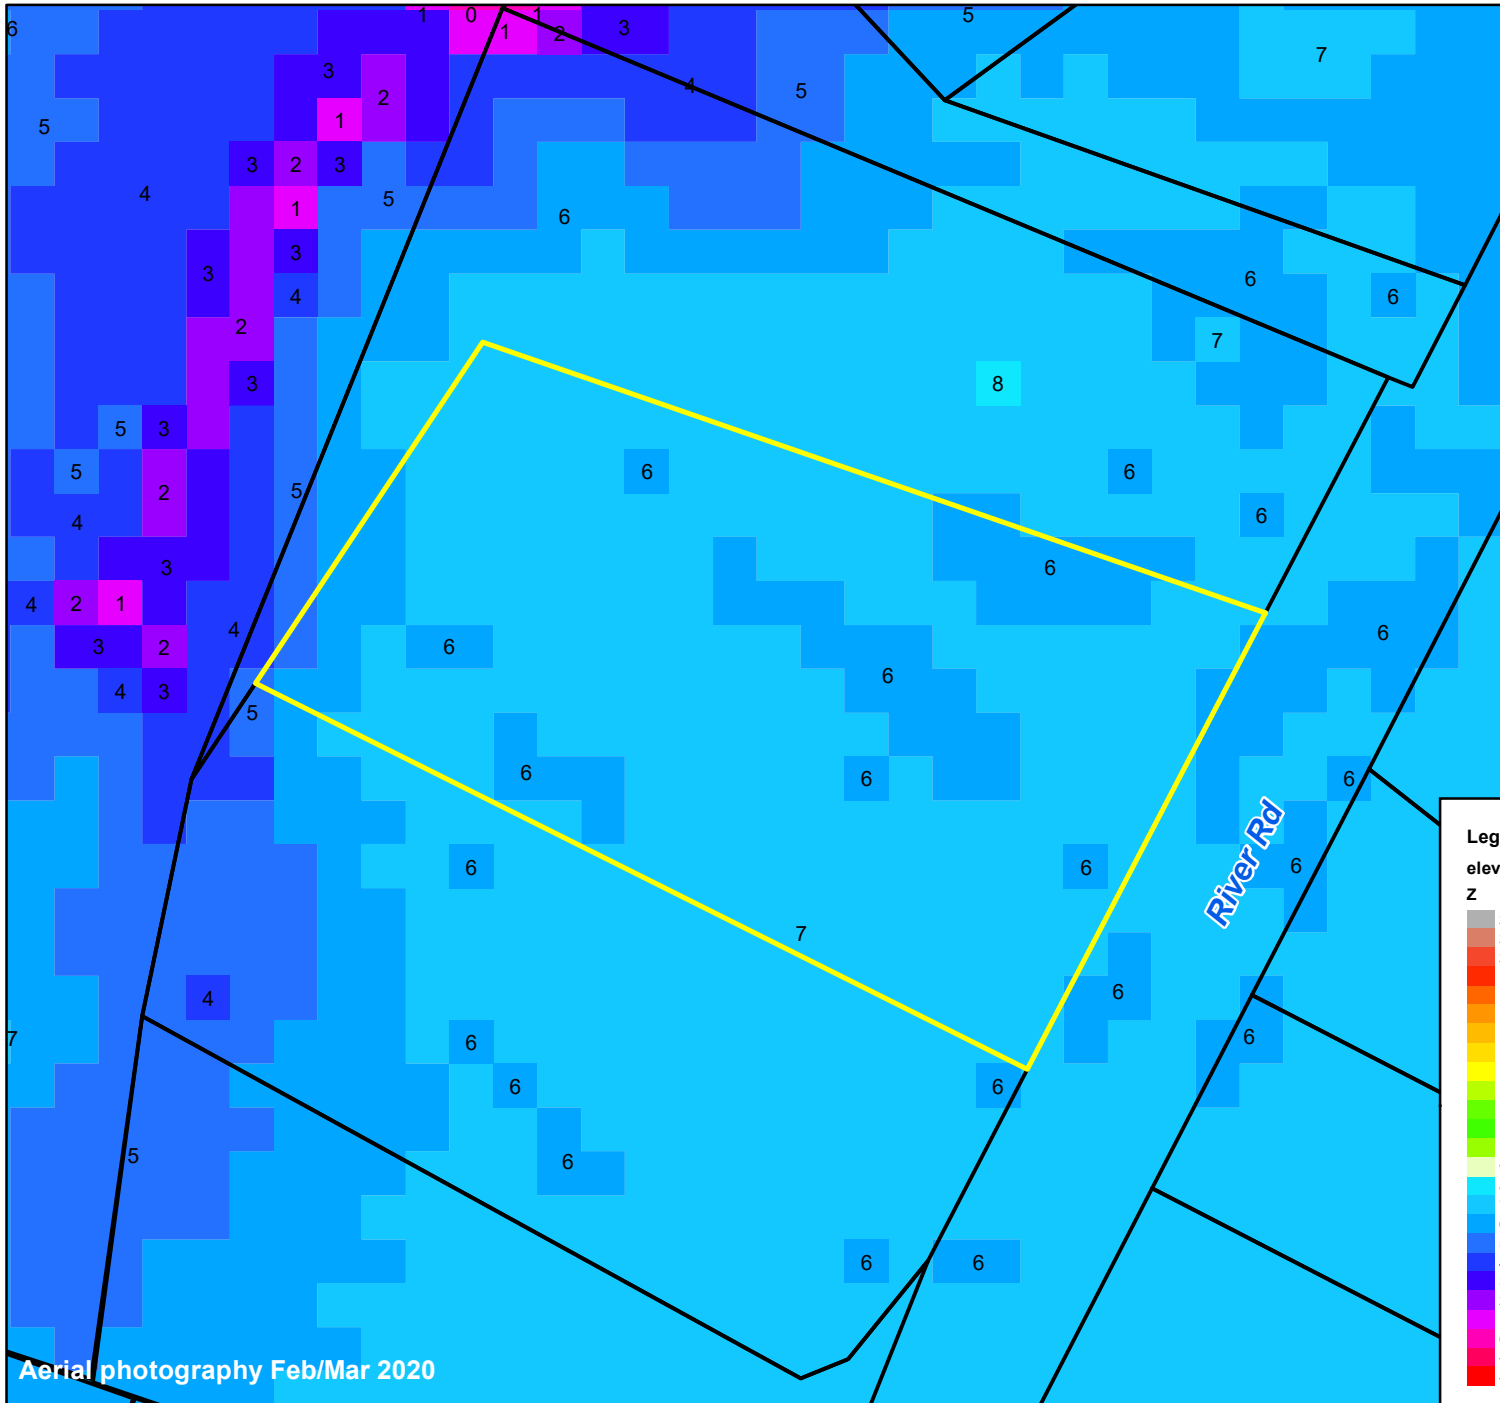

Pasquotank County, NC

Parcel ID: 892304526449

Map: P123-29

LOT: 0

01718 RIVER RD
SHIELDS, AUDREY

1716 RIVER RD
ELIZABETH CITY NC 27909

Deed Book:

Deed Page:

Date: 0

MB59/15

Land Value: 59900

Ag Value: 0

Bldg Value: 178500

Total Value: 238400

Taxed Acres: 1.97

PASQUOTANK
COUNTY NC

Date: 3/7/2023

Property Ownership/
Lines as of January 1, 2023

Aerial photography Feb/Mar 2020

NOT A SURVEY

This map was created from historic maps, recorded deeds and surveys.
It CAN NOT be used to convey land, settle land disputes or build fences.