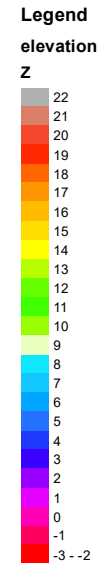

# Pasquotank County, NC

Parcel ID: 892304526449

Map: P123-29

LOT: 0

01718 RIVER RD  
SHIELDS, AUDREY

1716 RIVER RD  
ELIZABETH CITY NC 27909

Deed Book:

Deed Page:

Date: 0

MB59/15

Land Value: 59900

Ag Value: 0

Bldg Value: 178500

Total Value: 238400

Taxed Acres: 1.97

**PASQUOTANK**  
COUNTY NC