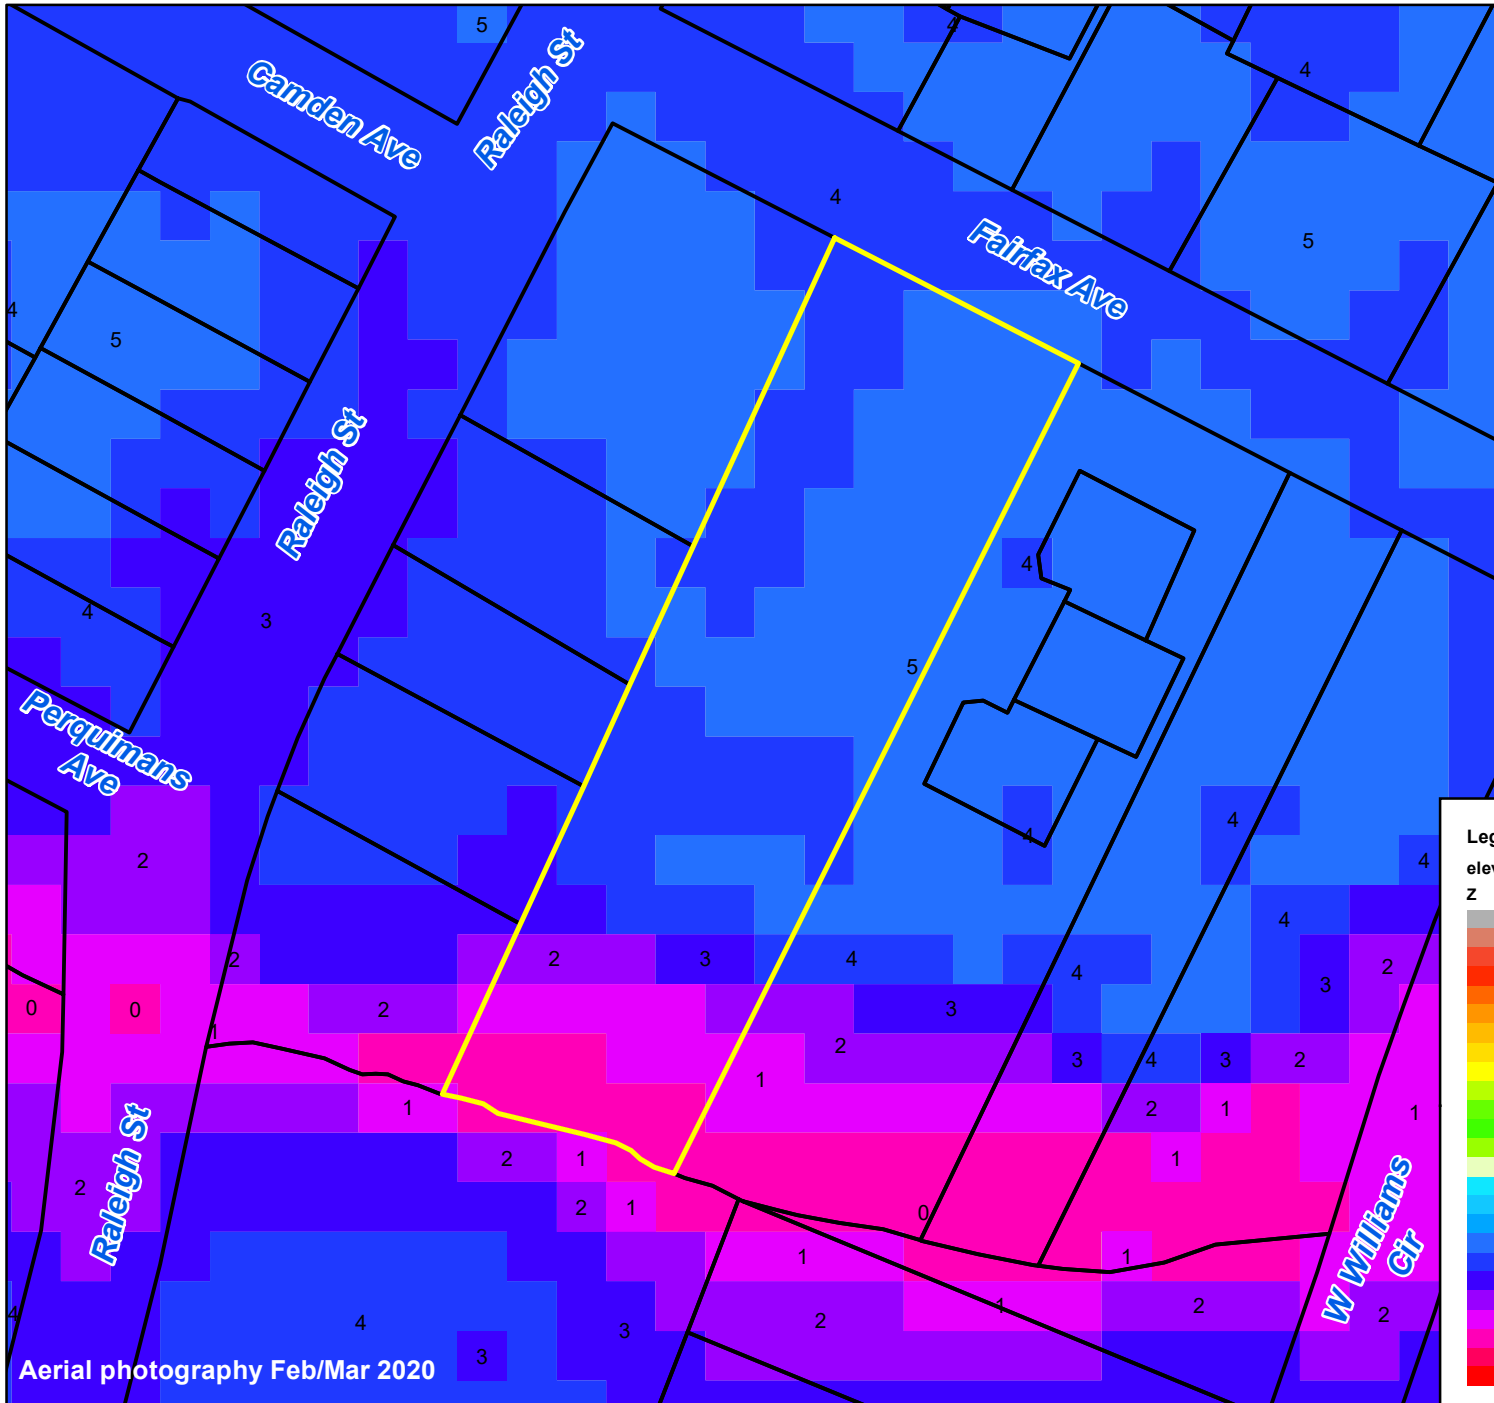

Pasquotank County, NC

Parcel ID: 892310261354

Map: 19-E-47

LOT: 0

01205 FAIRFAX AVE
WILKINS, DOROTHY W

1559 SALEM CHURCH RD
ELIZABETH CITY NC 27909

Deed Book: 468
Deed Page: 306
Date: 0

Land Value: 36200
Ag Value: 0
Bldg Value: 173300
Total Value: 209500

Taxed Acres: 0.904

PASQUOTANK
COUNTY NC

Date: 3/7/2023

Property Ownership/
Lines as of January 1, 2023

Aerial photography Feb/Mar 2020

NOT A SURVEY

This map was created from historic maps, recorded deeds and surveys.
It CAN NOT be used to convey land, settle land disputes or build fences.