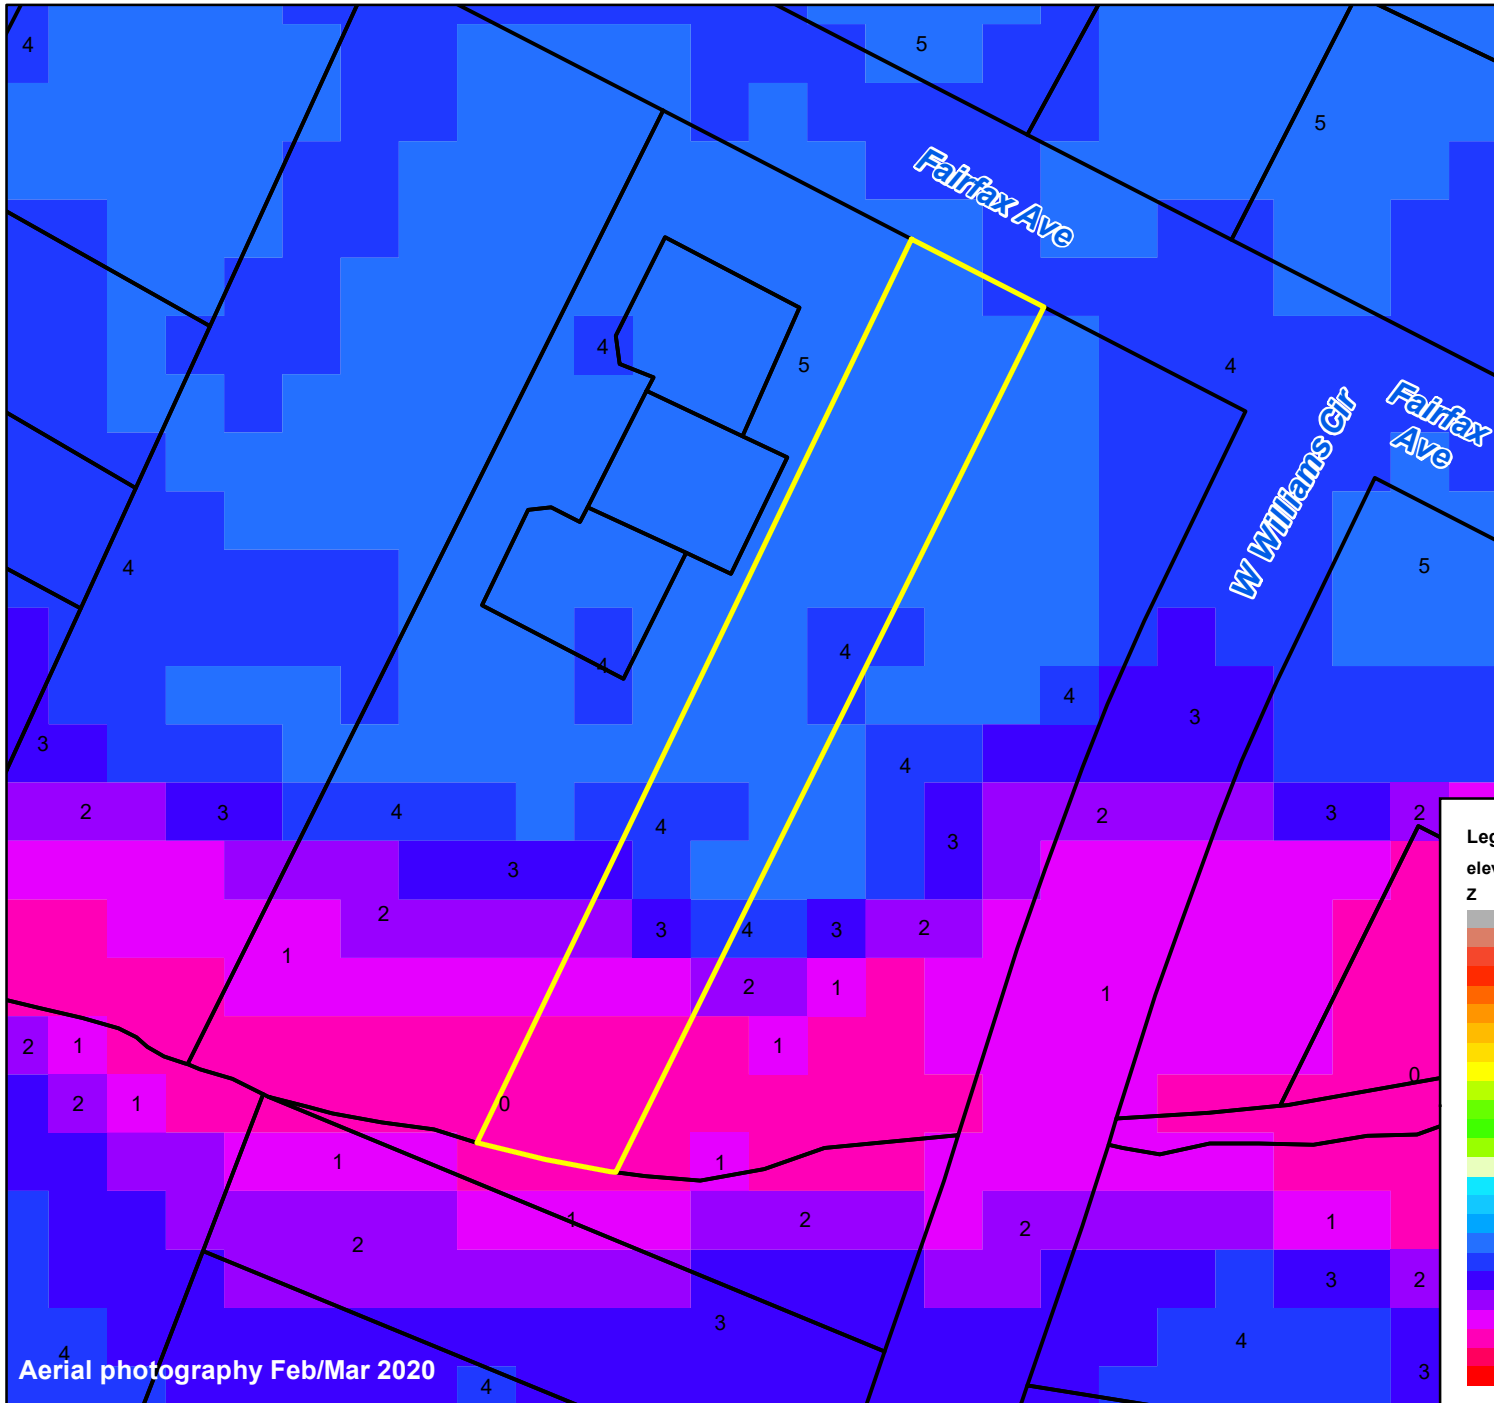

Pasquotank County, NC

Parcel ID: 892310268321

Map: 19-E-48

LOT: 0

01209 FAIRFAX AVE
HATZOPOULOS, SYDMA ELIZABETH

1209 FAIRFAX AVE
ELIZABETH CITY NC 27909

Deed Book: 1452
Deed Page: 609
Date: 20220518

Land Value: 25600
Ag Value: 0
Bldg Value: 125200
Total Value: 150800

Taxed Acres: 0.255

Aerial photography Feb/Mar 2020

NOT A SURVEY

This map was created from historic maps, recorded deeds and surveys. It CAN NOT be used to convey land, settle land disputes or build fences.

PASQUOTANK
COUNTY NC

Date: 3/7/2023

Property Ownership/
Lines as of January 1, 2023