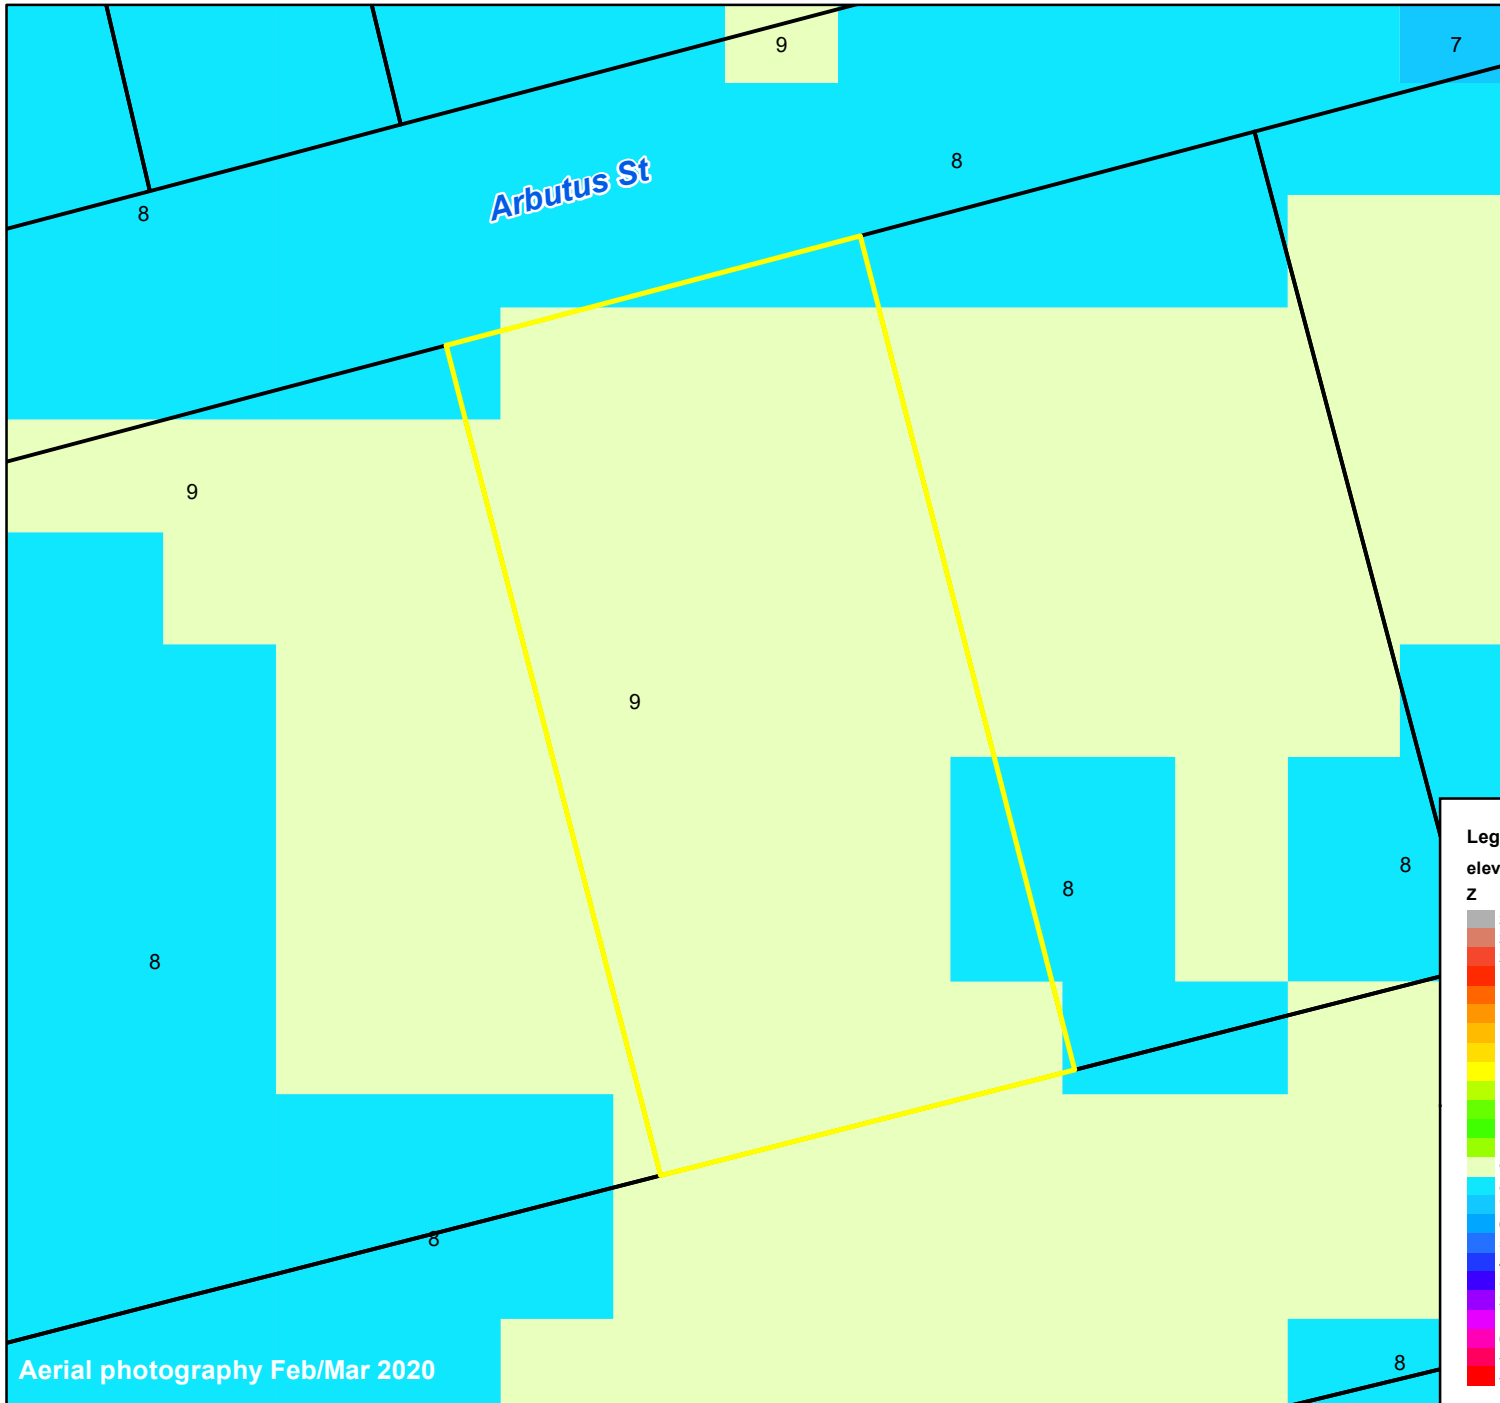

# Pasquotank County, NC

Parcel ID: 892313040411

Map: 56-A-8B-9

LOT: 0

00511 ARBUTUS ST  
FELTON, SARAH M

PO BOX 1796  
ELIZABETH CITY NC 27906

Deed Book:  
Deed Page:  
Date: 0

Land Value: 18000  
Ag Value: 0  
Bldg Value: 92000  
Total Value: 110000

Taxed Acres: 0.253

**PASQUOTANK**  
COUNTY NC

Date: 3/7/2023

Property Ownership/  
Lines as of January 1, 2023

Aerial photography Feb/Mar 2020

**NOT A SURVEY**

This map was created from historic maps, recorded deeds and surveys.  
It CAN NOT be used to convey land, settle land disputes or build fences.