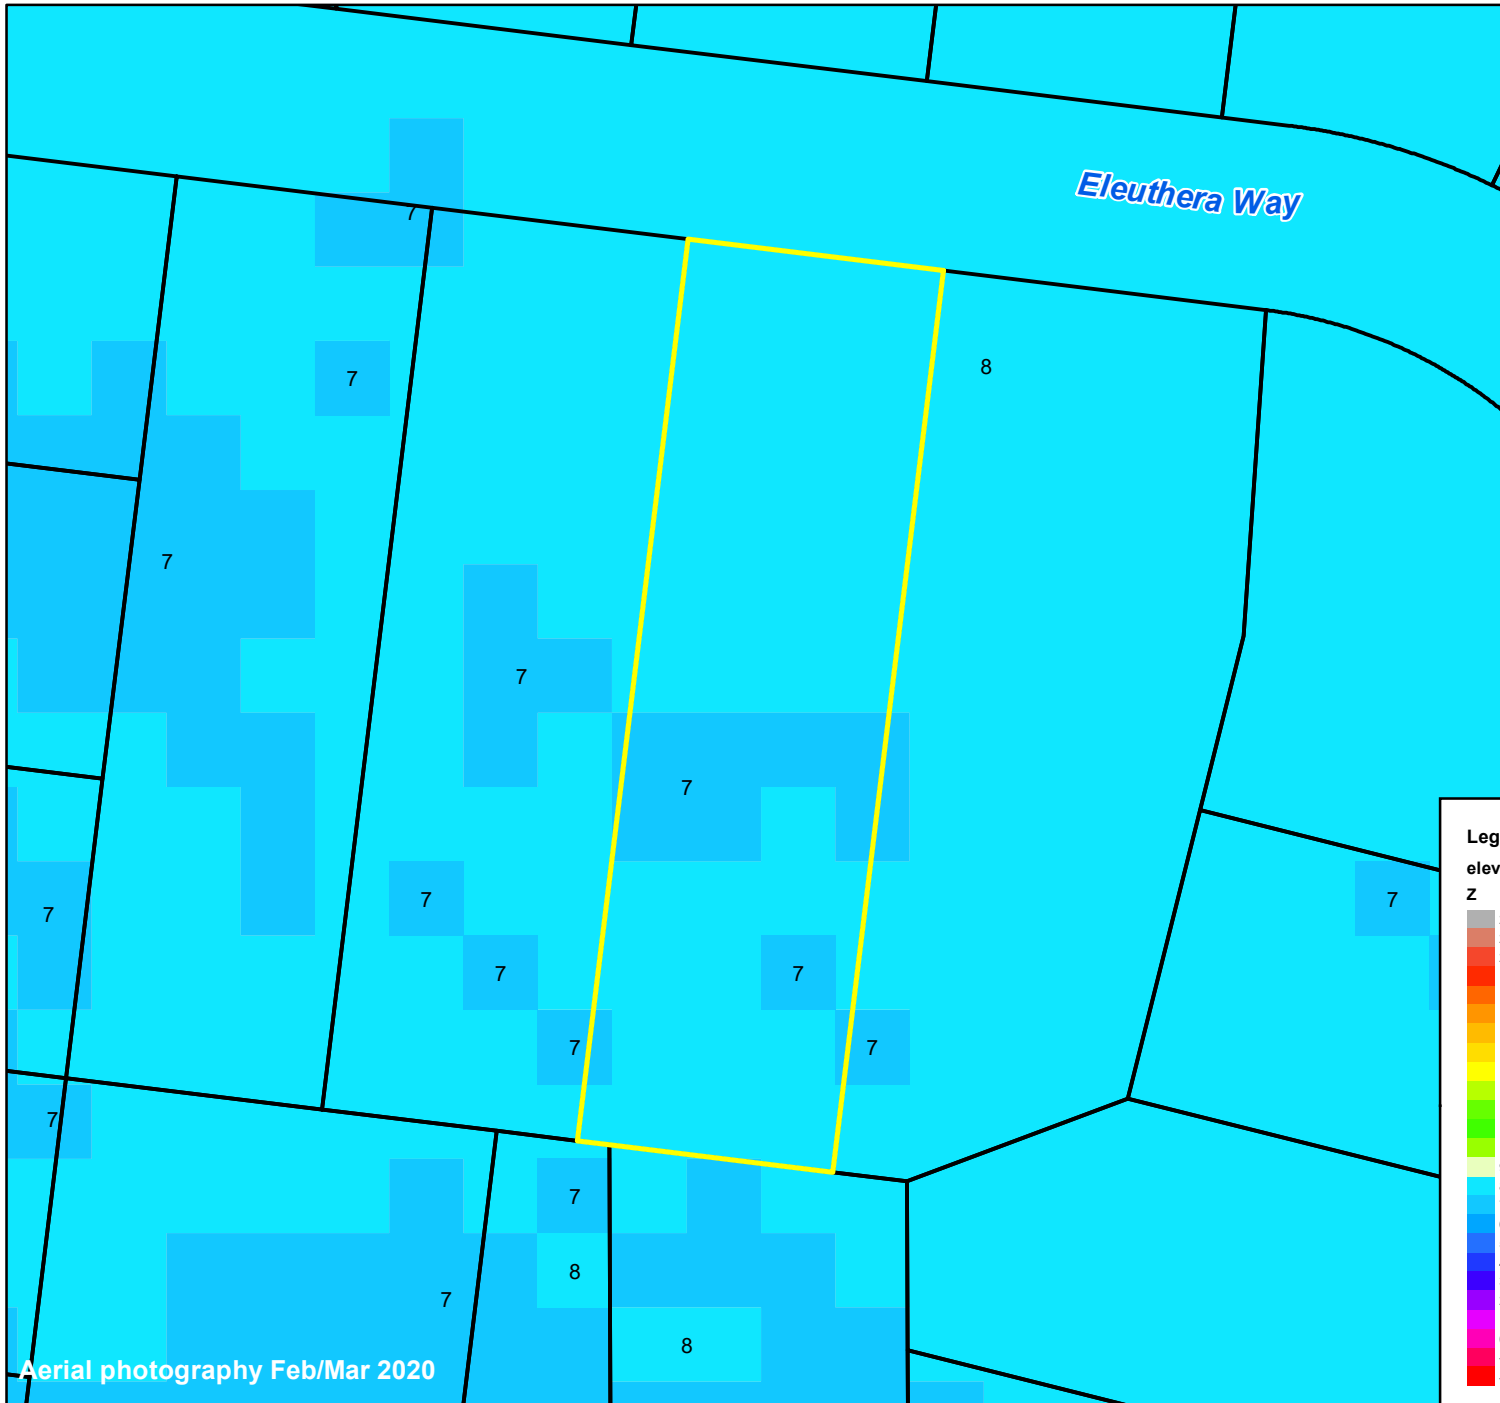

# Pasquotank County, NC

Parcel ID: 892318419396

Map: P123C-53

LOT: 53

02158 ELEUTHERA WAY  
TAYLOR, JOHN  
OGUNDARE, AMY  
2158 ELEUTHERA WAY  
ELIZABETH CITY NC 27909

Deed Book: 1471  
Deed Page: 268  
Date: 20221115  
MB40/46  
Land Value: 33100  
Ag Value: 0  
Bldg Value: 188500  
Total Value: 221600  
Taxed Acres: 0.389

**PASQUOTANK**  
COUNTY NC

Date: 3/7/2023

Property Ownership/  
Lines as of January 1, 2023

Aerial photography Feb/Mar 2020

**NOT A SURVEY**

This map was created from historic maps, recorded deeds and surveys.  
It CAN NOT be used to convey land, settle land disputes or build fences.