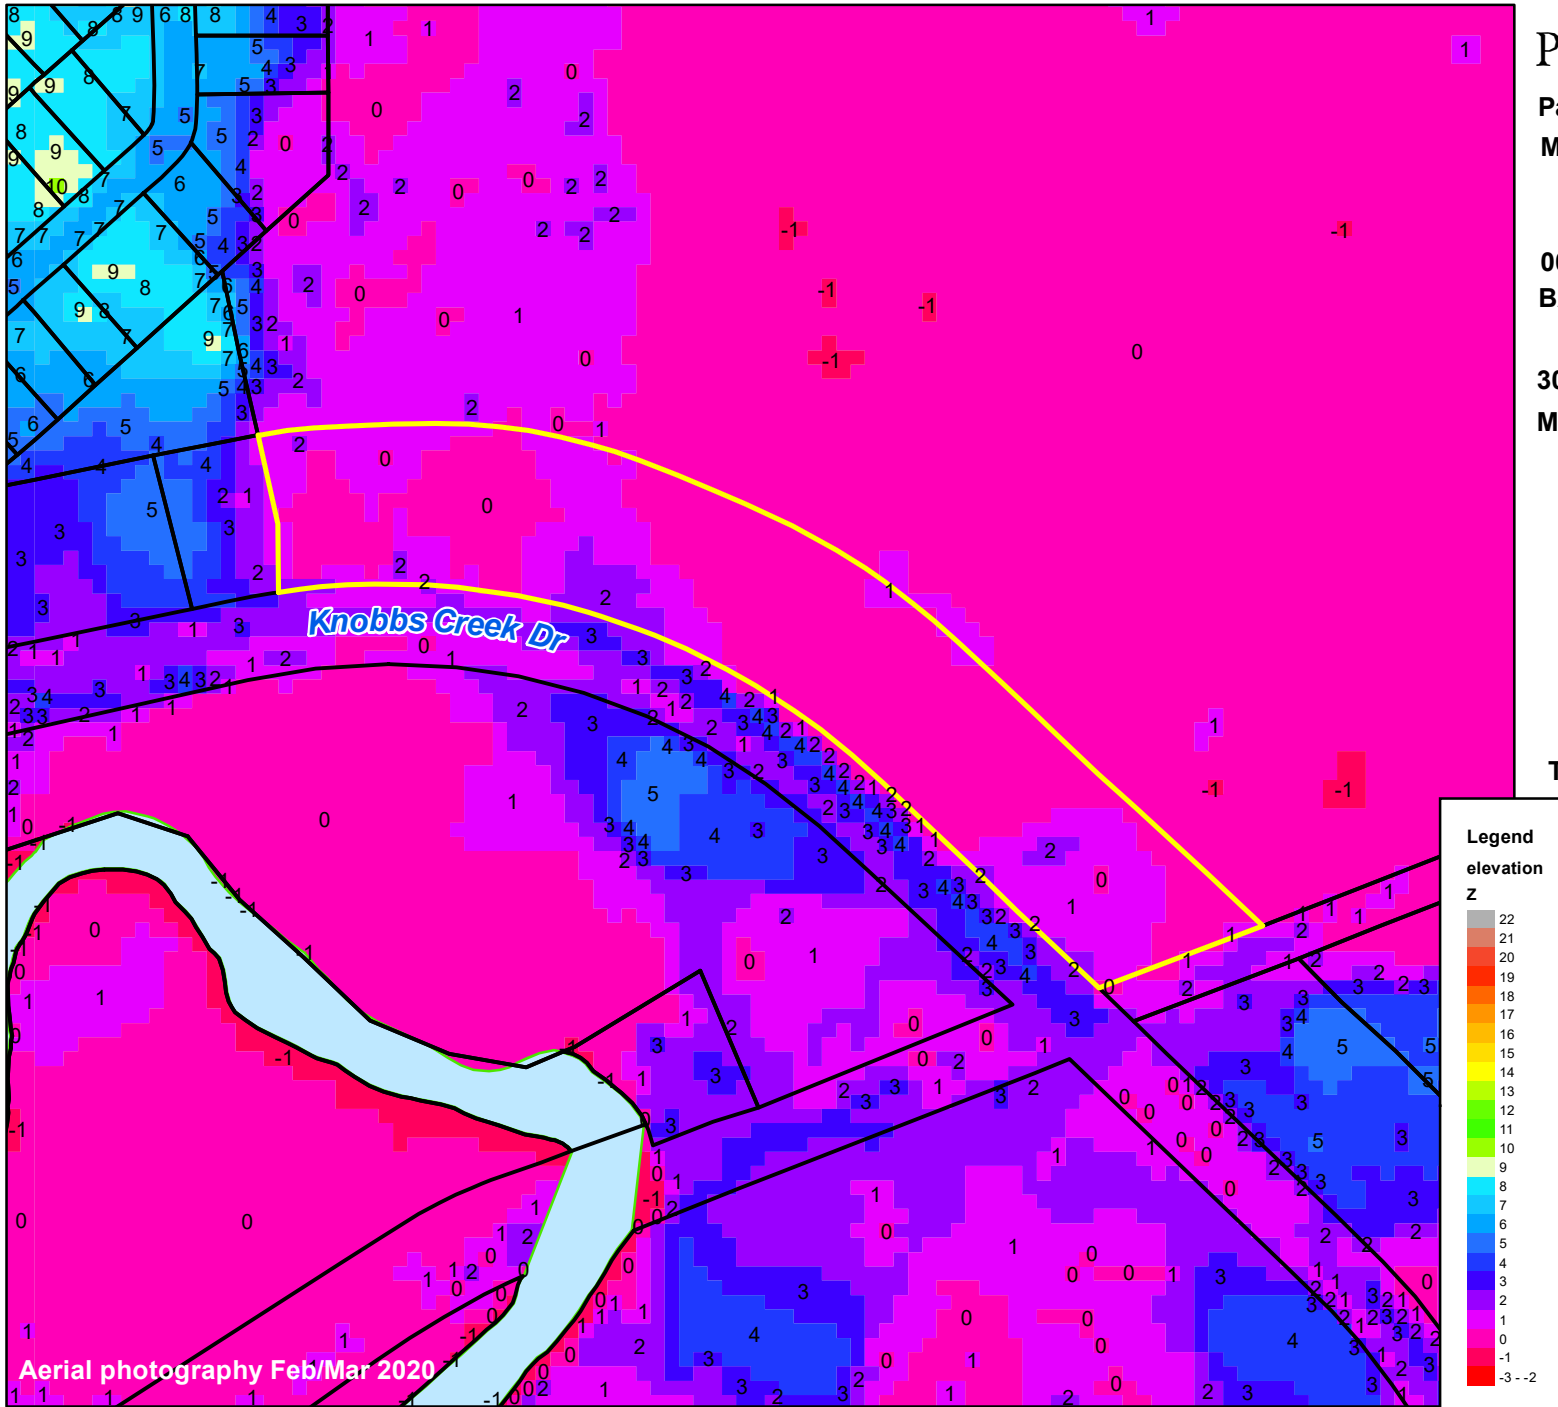

# Pasquotank County, NC

Parcel ID: 892409068183

Map: P143-58-1

LOT: 0

0000 KNOBBS CREEK DR  
BACKWOODS LAND LLC

306 SAWGRASS CT  
MEBANE NC 27302

Deed Book: 1371  
Deed Page: 56  
Date: 20200630

Land Value: 2000  
Ag Value: 0  
Bldg Value: 0  
Total Value: 2000

Taxed Acres: 6.4

Aerial photography Feb/Mar 2020

**NOT A SURVEY**

This map was created from historic maps, recorded deeds and surveys.  
It CAN NOT be used to convey land, settle land disputes or build fences.

**PASQUOTANK  
COUNTY NC**

Date: 3/7/2023

Property Ownership/  
Lines as of January 1, 2023