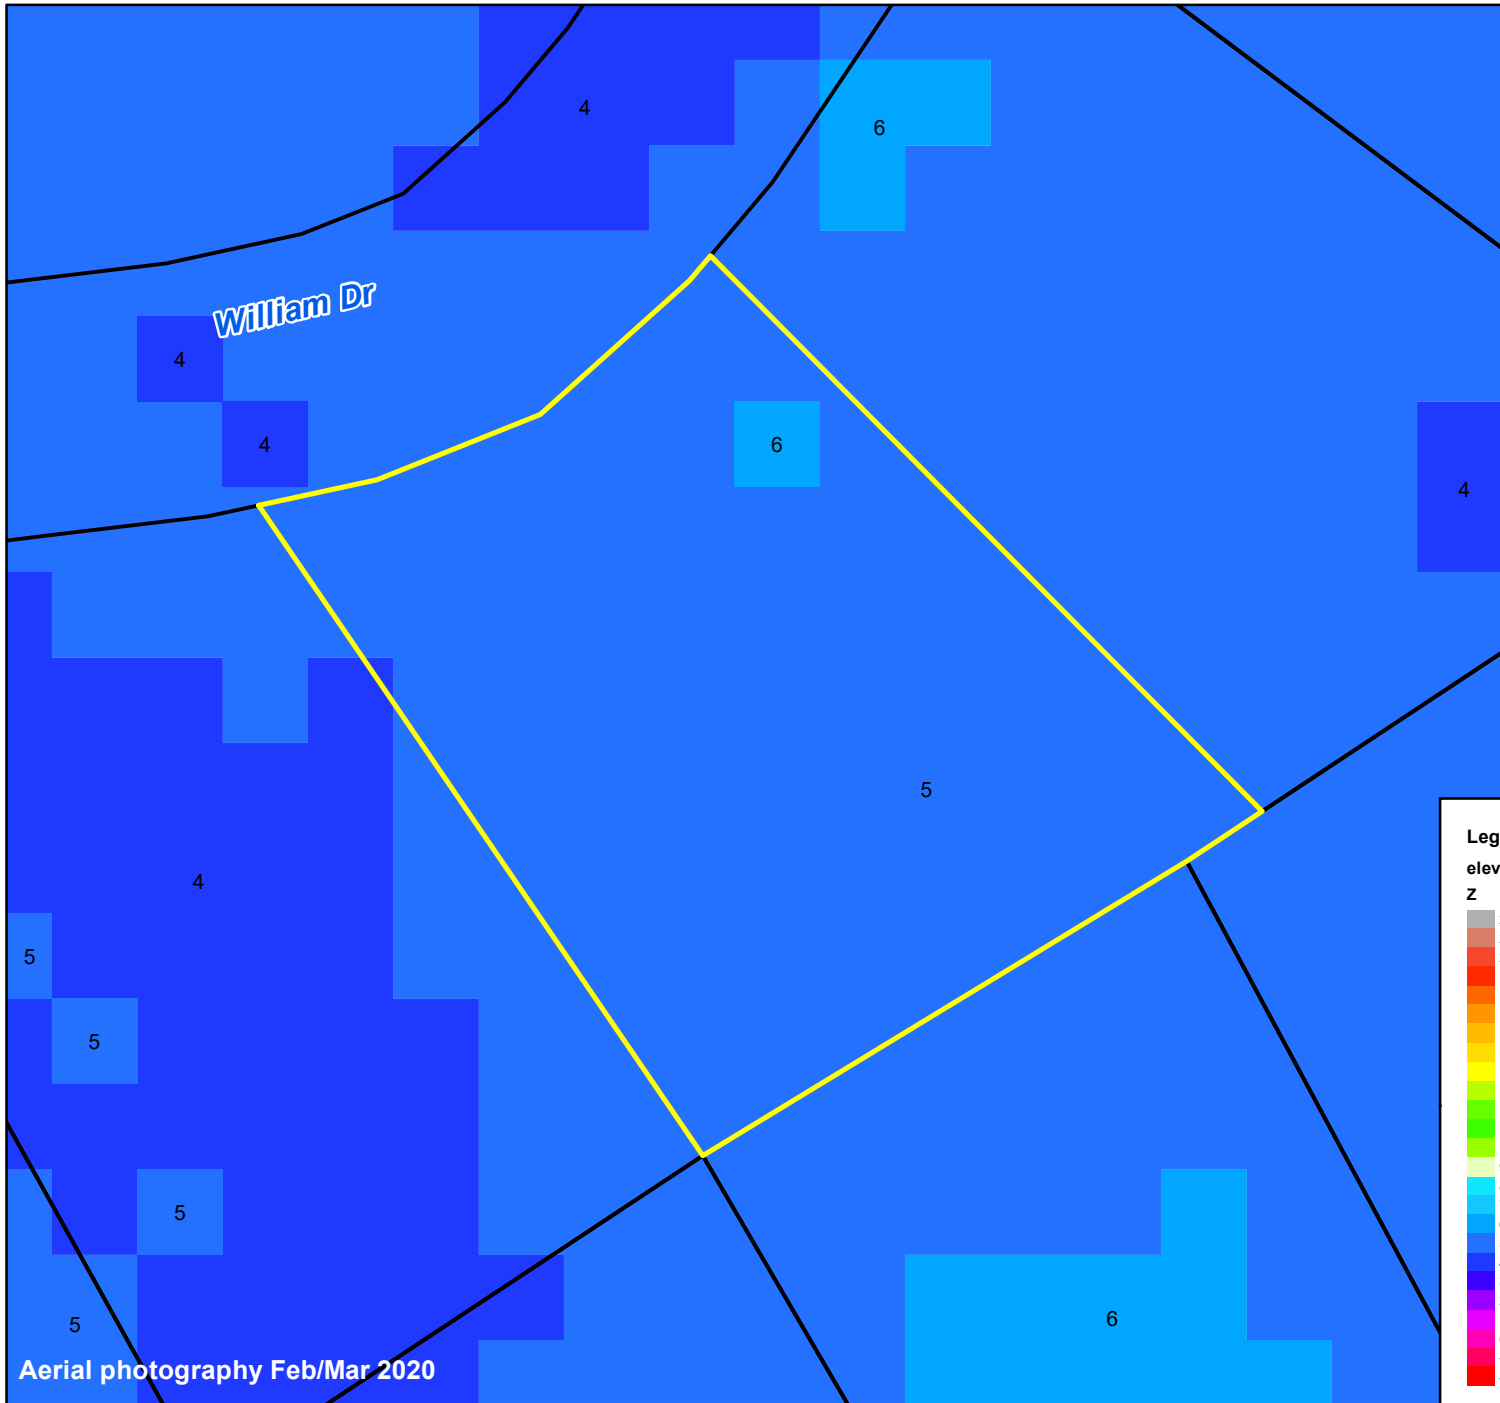

Pasquotank County, NC

Parcel ID: 894101480368

Map: P127A-27

LOT: 0

00107 WILLIAM DRIVE
CARDEN, JESSE N SR

107 WILLIAM DR
ELIZABETH CITY NC 27909

Deed Book: 1174
Deed Page: 913
Date: 20130529

Land Value: 33300
Ag Value: 0
Bldg Value: 229400
Total Value: 262700

Taxed Acres: 0.607

PASQUOTANK
COUNTY NC

Date: 3/7/2023

Property Ownership/
Lines as of January 1, 2023

NOT A SURVEY

This map was created from historic maps, recorded deeds and surveys.
It CAN NOT be used to convey land, settle land disputes or build fences.