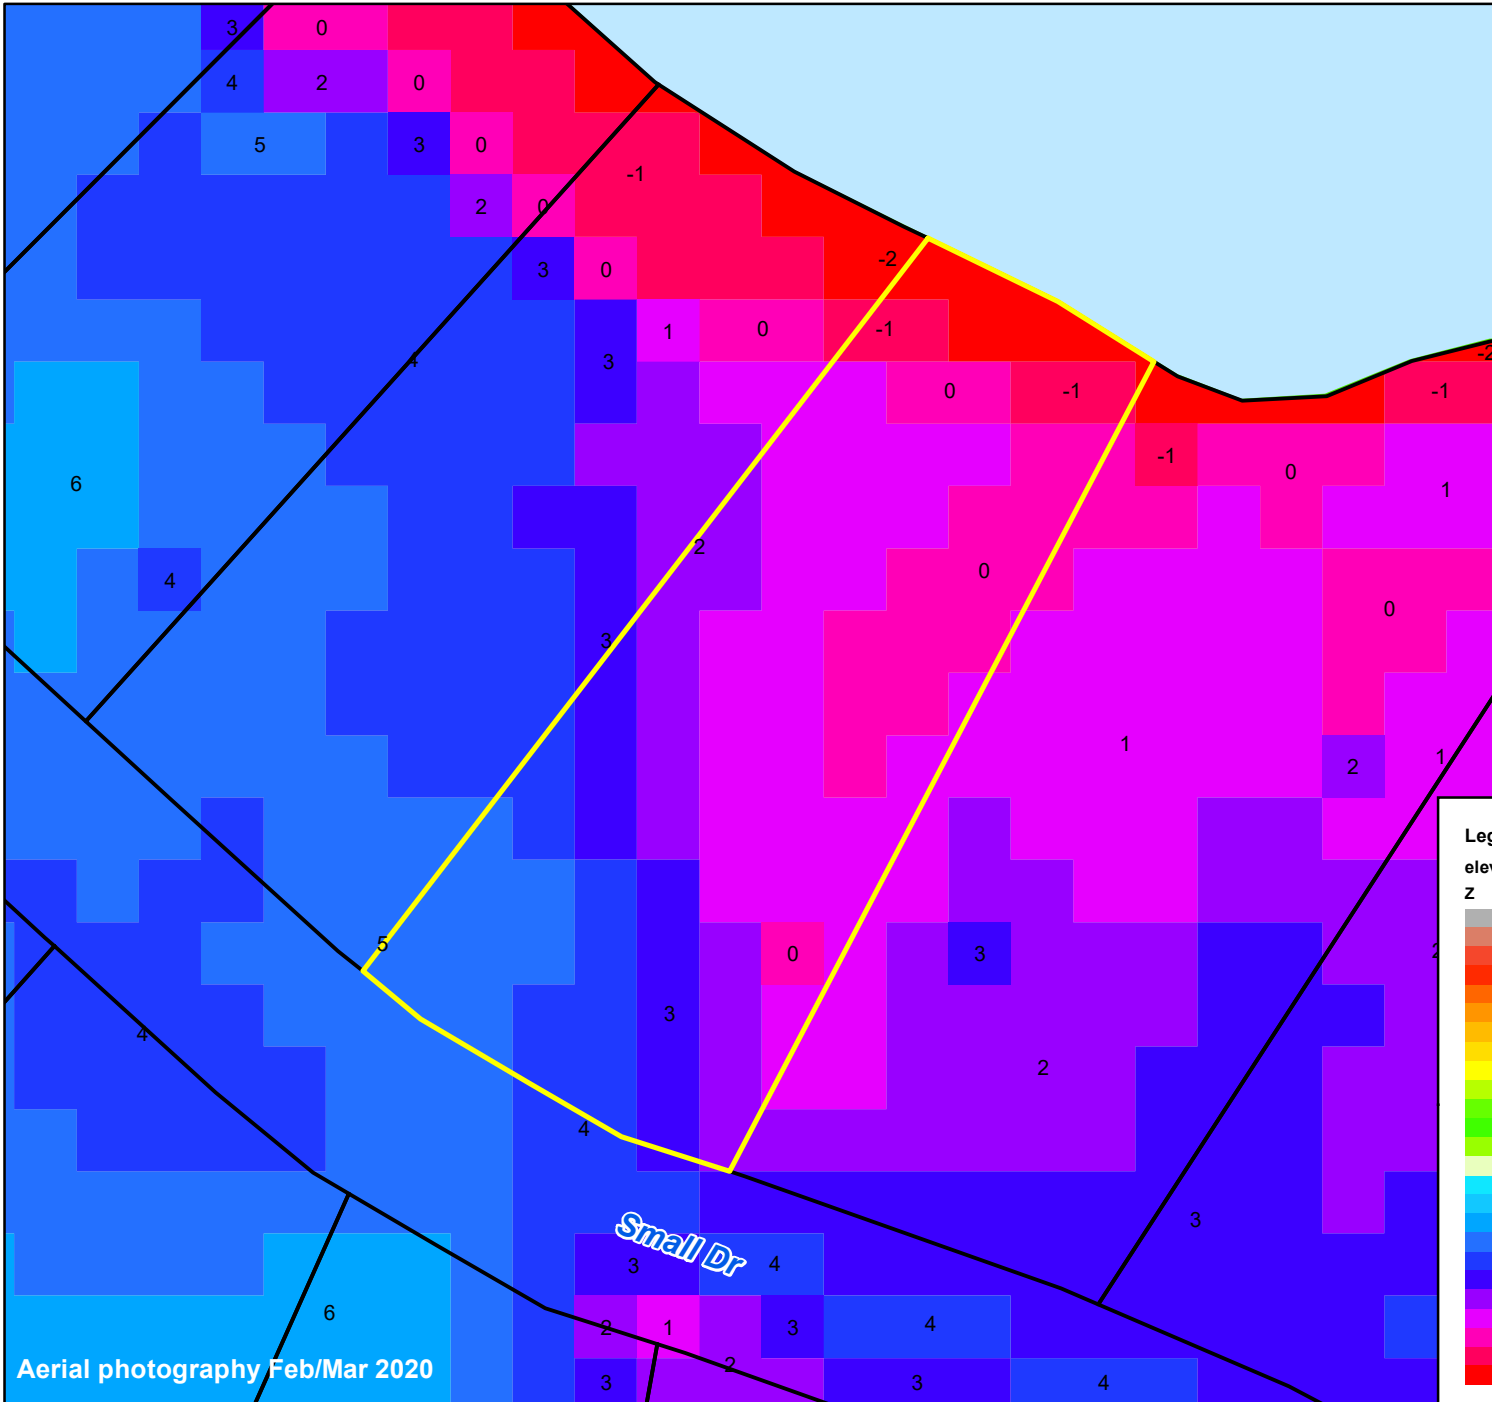

Pasquotank County, NC

Parcel ID: 894102575651

Map: P127A-52

LOT: 0

00218 SMALL DR

KRIEGER, TY F

TRINIL

2786 SOUTHWICK DR

LANCASTER PA 17601

Deed Book: 1444

Deed Page: 86

Date: 20220303

Land Value: 193900

Ag Value: 0

Bldg Value: 0

Total Value: 193900

Taxed Acres: 1.008

Aerial photography Feb/Mar 2020

Small Dr

NOT A SURVEY

This map was created from historic maps, recorded deeds and surveys. It CAN NOT be used to convey land, settle land disputes or build fences.

PASQUOTANK
COUNTY NC

Date: 3/7/2023

Property Ownership/
Lines as of January 1, 2023