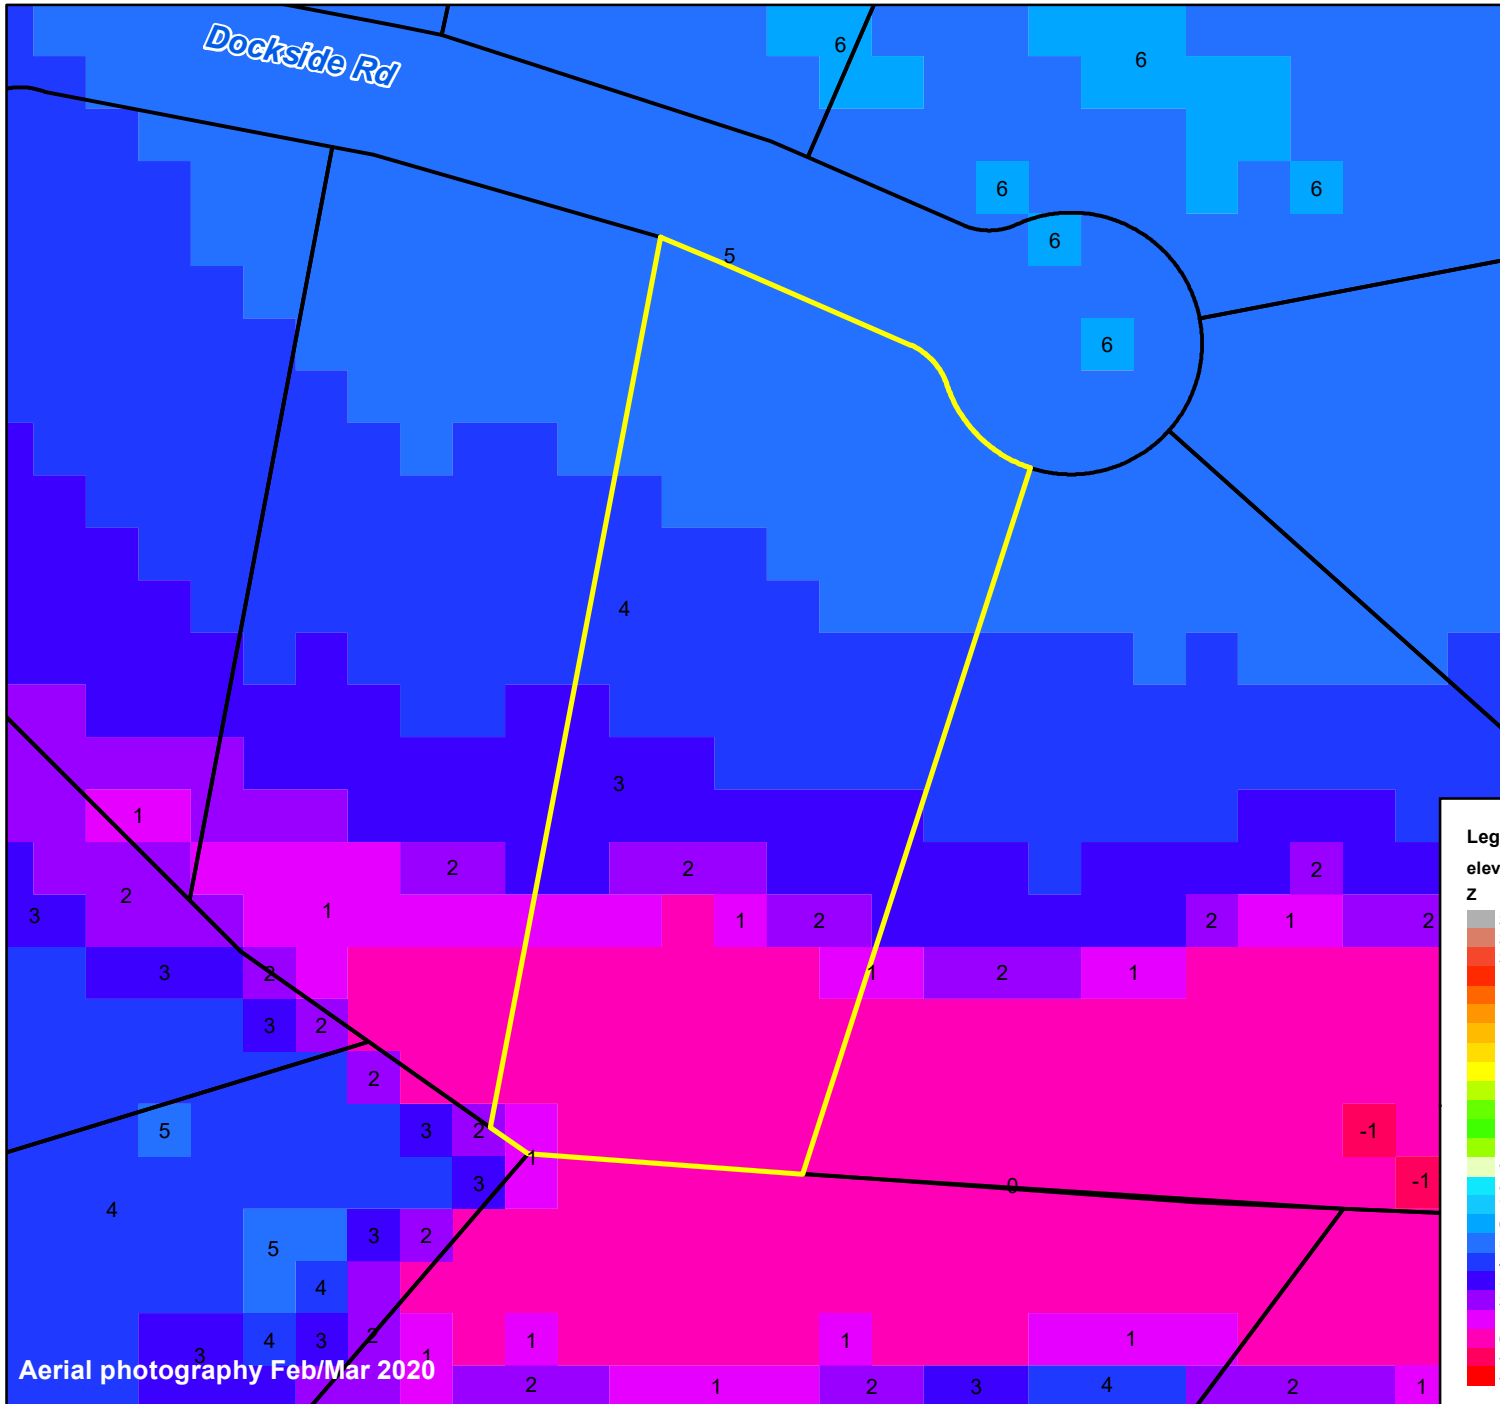

Pasquotank County, NC

Parcel ID: 894103236445
Map: P127-54

LOT: 26

00104 DOCKSIDE RD
ALVARICO, ROGER W &
LAURA E
104 DOCKSIDE RD
ELIZABETH CITY NC 27909

Deed Book: 1009
Deed Page: 728
Date: 20080303

Land Value: 37100
Ag Value: 0
Bldg Value: 239500
Total Value: 276600

Taxed Acres: 1.036

PASQUOTANK
COUNTY NC

Date: 3/7/2023

Property Ownership/
Lines as of January 1, 2023

NOT A SURVEY

This map was created from historic maps, recorded deeds and surveys.
It CAN NOT be used to convey land, settle land disputes or build fences.