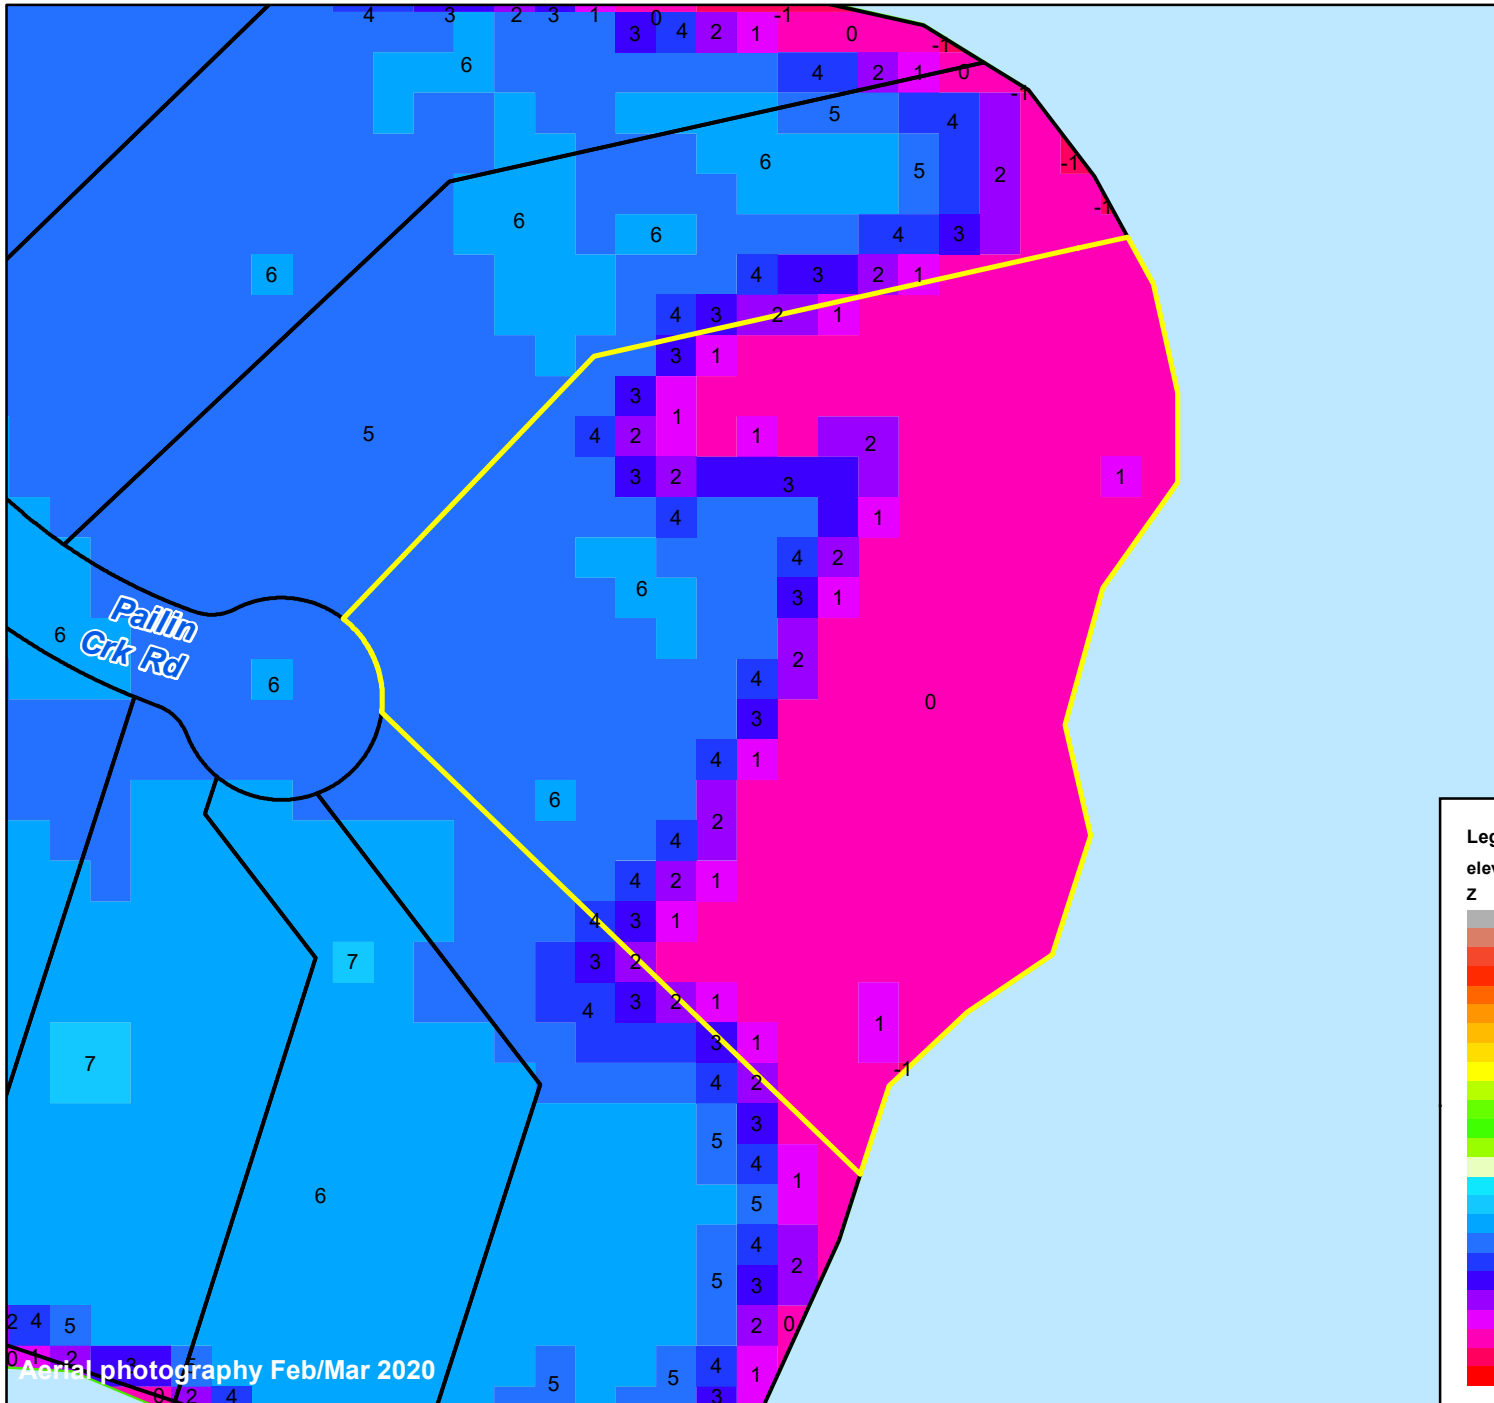

Pasquotank County, NC

Parcel ID: 894103321552

Map: P127-44

LOT: 16

00127 PAILIN CREEK RD
SCOTT, KENNETH D

LOC N

102 ST ANDREWS DR

SUFFOLK VA 22435

Deed Book: 1424

Deed Page: 586

Date: 20210916

Land Value: 103400

Ag Value: 0

Bldg Value: 0

Total Value: 103400

Taxed Acres: 2.25

Aerial photography Feb/Mar 2020

NOT A SURVEY

This map was created from historic maps, recorded deeds and surveys.
It CAN NOT be used to convey land, settle land disputes or build fences.

PASQUOTANK
COUNTY NC

Date: 3/7/2023

Property Ownership/
Lines as of January 1, 2023