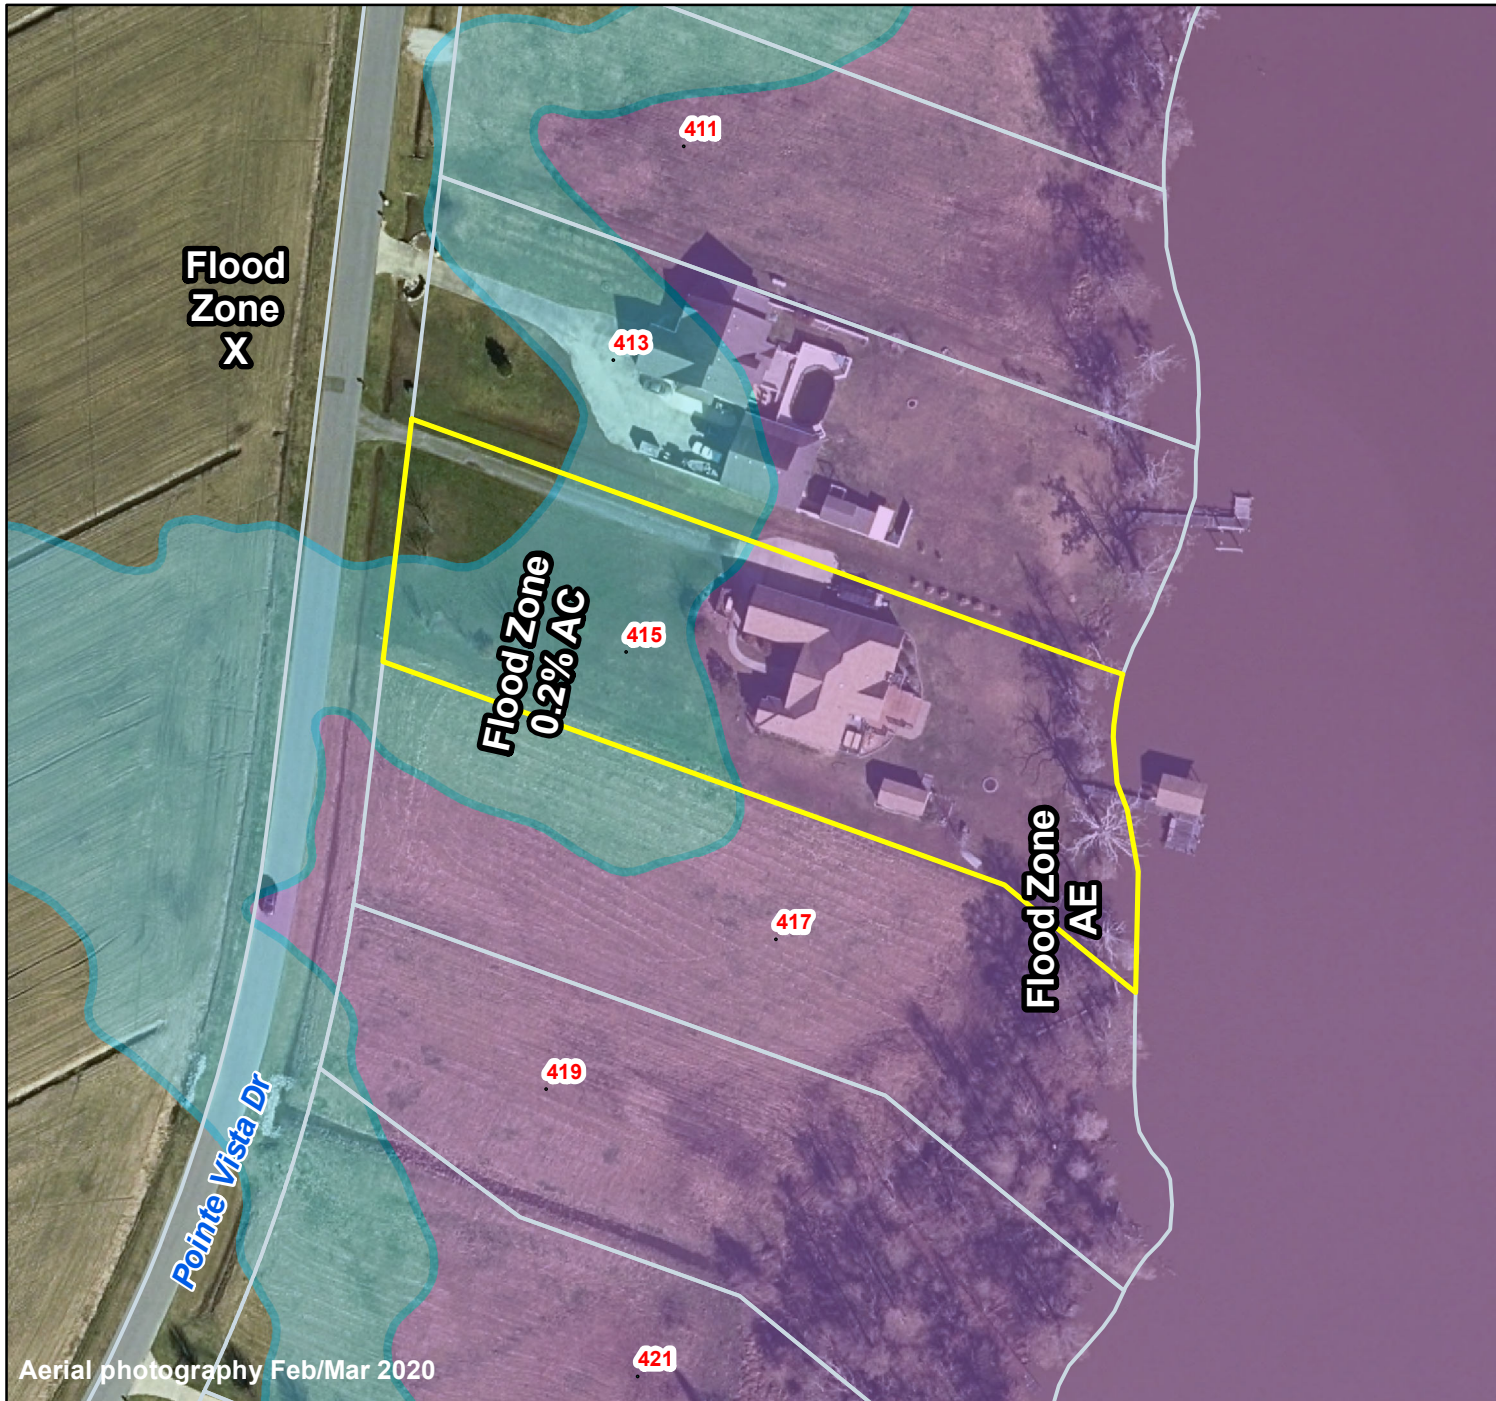

Pasquotank County, NC

Parcel ID: 881902667674

Map: P14-35

LOT: 8

00415 POINTE VISTA DR
SMITH, EDGAR S
& CLAUDIA A
415 POINTE VISTA DRIVE
ELIZABETH CITY NC 27909

Deed Book: 1472
Deed Page: 108
Date: 20221129

Land Value: 70400
Ag Value: 0
Bldg Value: 357800
Total Value: 428200

Taxed Acres: 1.147

Aerial photography Feb/Mar 2020

Flood Zone

0.2% AC

A

AE

AO

FLOODWAY

PASQUOTANK
COUNTY NC

Date: 3/2/2024

FLOOD MAP

Effective Date December 21 2018

This is not the OFFICIAL flood map; however, it is drawn using data provided by NC Floodplain Mapping to be used with local GIS. The official map can be viewed at fris.nc.gov

Property Ownership/
Lines as of January 1, 2024