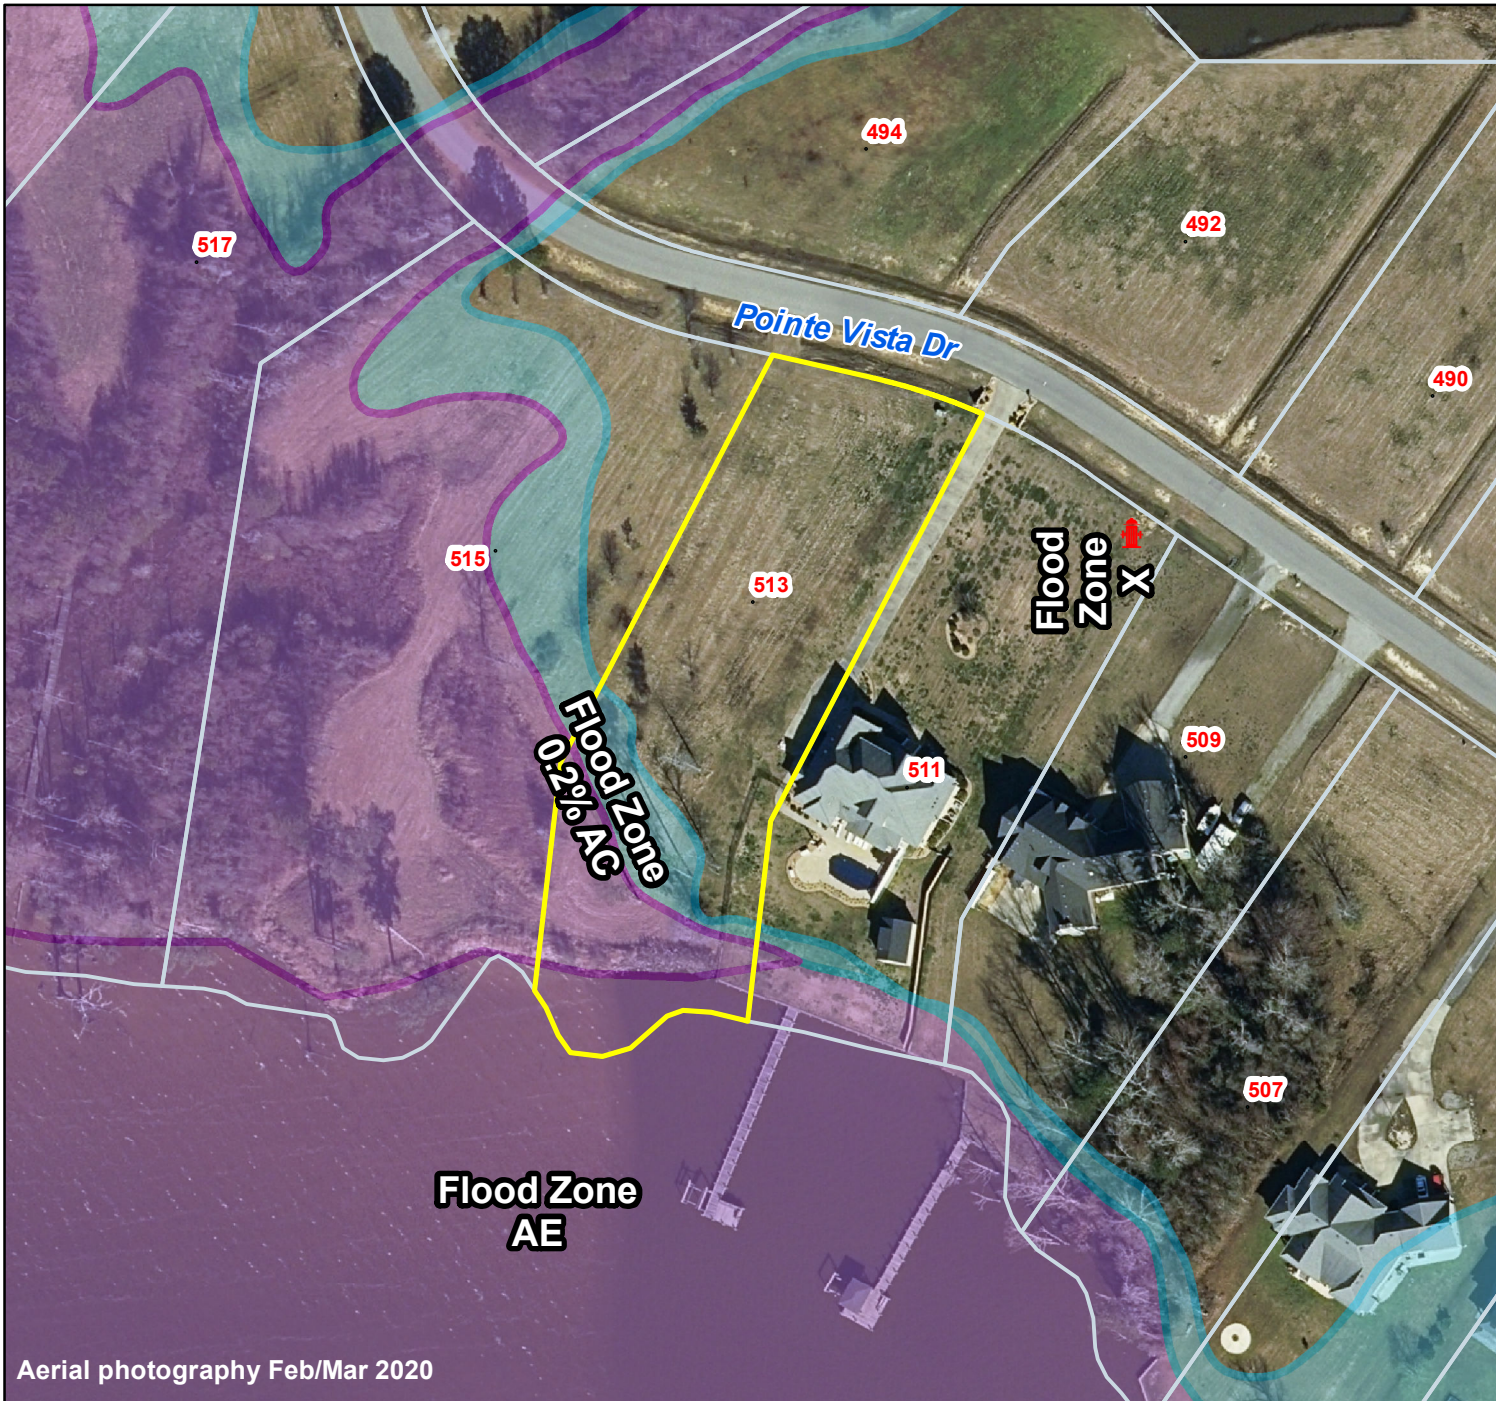

Pasquotank County, NC

Parcel ID: 881903339993

Map: P14-80

LOT: 53

00513 POINTE VISTA DR
MICHHELS, TOM & TIFFANY

108 ROCKY TOP RD
MOYCOCK NC 27958

Deed Book: 1500
Deed Page: 415
Date: 20231127

Land Value: 123000
Ag Value: 0
Bldg Value: 0
Total Value: 123000

Taxed Acres: 1.083

Flood Zone

0.2% AC

A

AE

AO

FLOODWAY

PASQUOTANK
COUNTY NC

Aerial photography Feb/Mar 2020

FLOOD MAP

Effective Date December 21 2018

This is not the OFFICIAL flood map; however, it is drawn using data provided by NC Floodplain Mapping to be used with local GIS. The official map can be viewed at fris.nc.gov

Date: 3/2/2024

Property Ownership/
Lines as of January 1, 2024