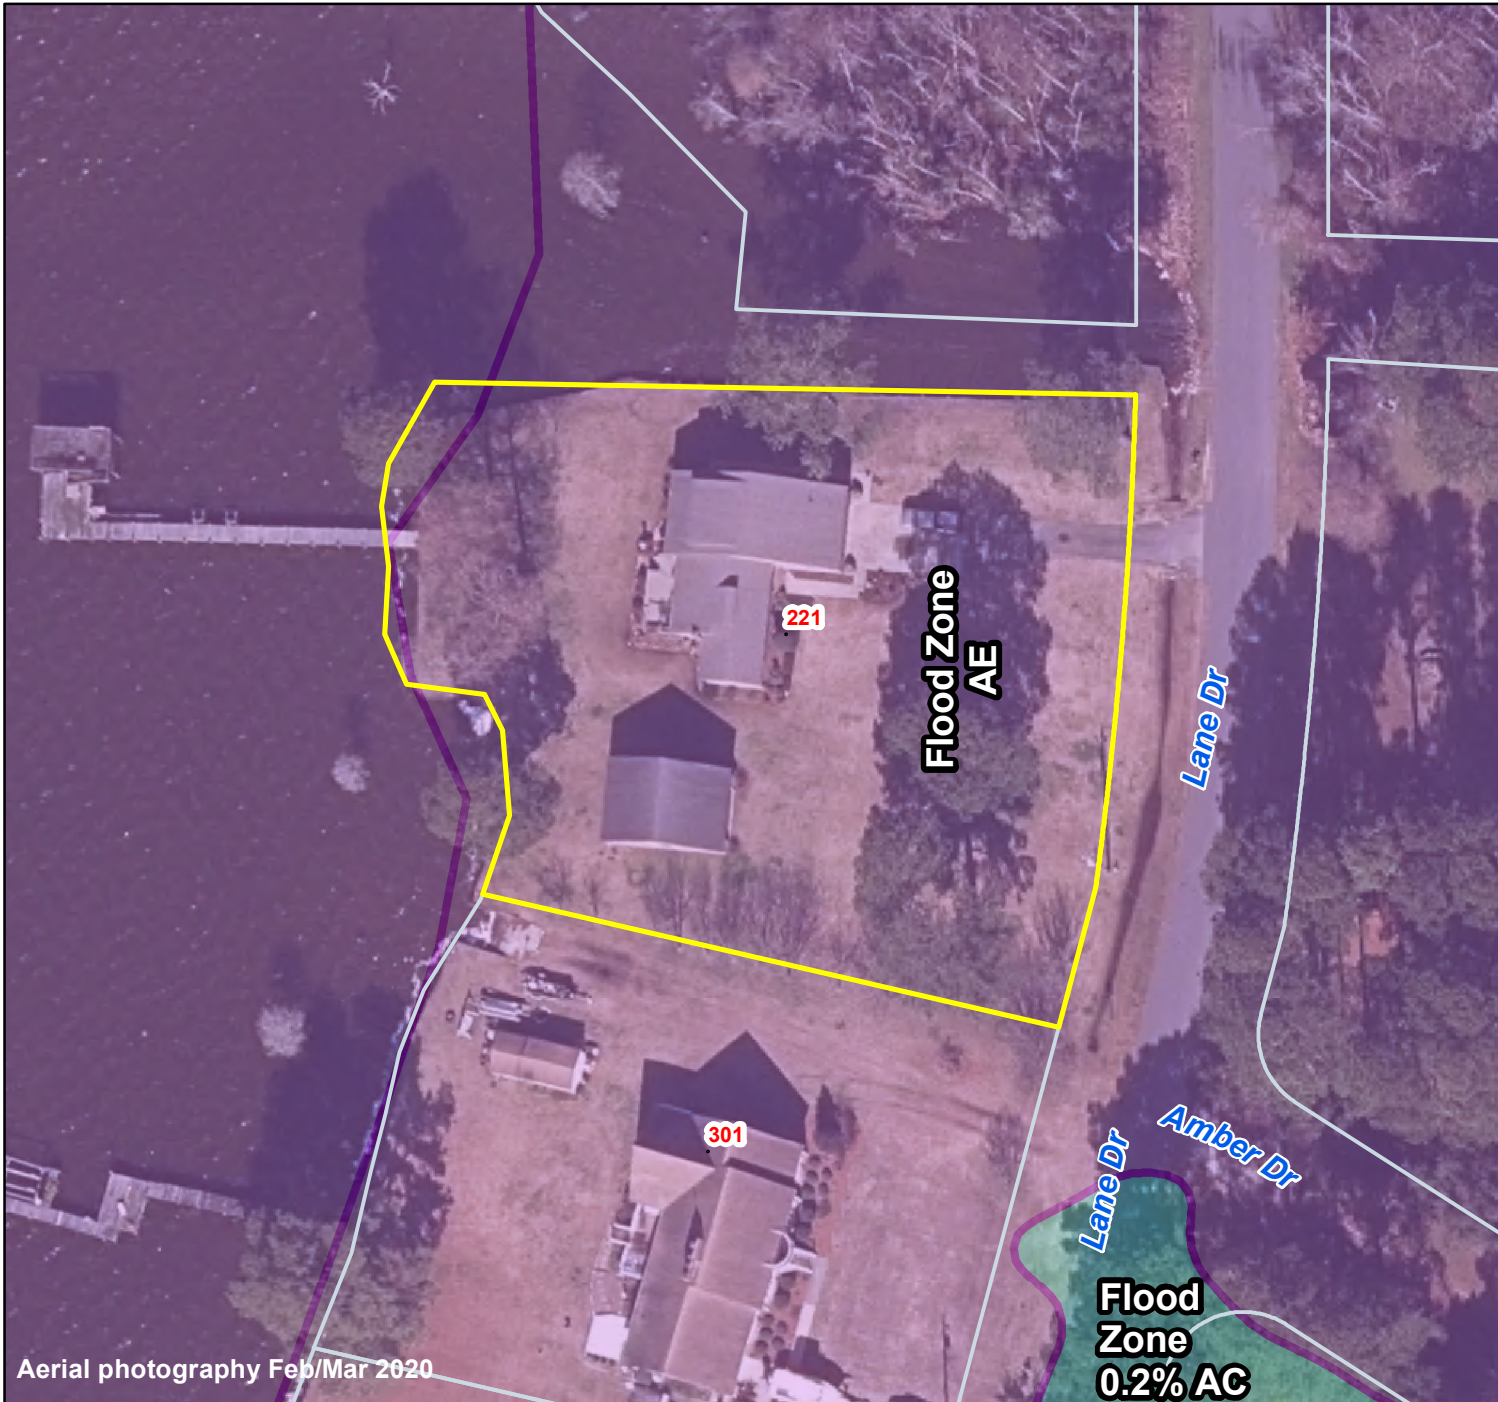

Pasquotank County, NC

Parcel ID: 890004507249

Map: P12A-45 & 44

LOT: 1

00221 LANE DR
BANKS, L H JR & YVONNE

221 LANE DR
ELIZABETH CITY NC 27909

Deed Book:
Deed Page:
Date: 0

Land Value: 110000
Ag Value: 0
Bldg Value: 186400
Total Value: 296400

Taxed Acres: 0.771

Flood Zone

0.2% AC

A

AE

AO

FLOODWAY

PASQUOTANK
COUNTY NC

Date: 3/2/2024

Property Ownership/
Lines as of January 1, 2024

FLOOD MAP

Effective Date December 21 2018

This is not the OFFICIAL flood map; however, it is drawn using data provided by NC Floodplain Mapping to be used with local GIS. The official map can be viewed at fris.nc.gov