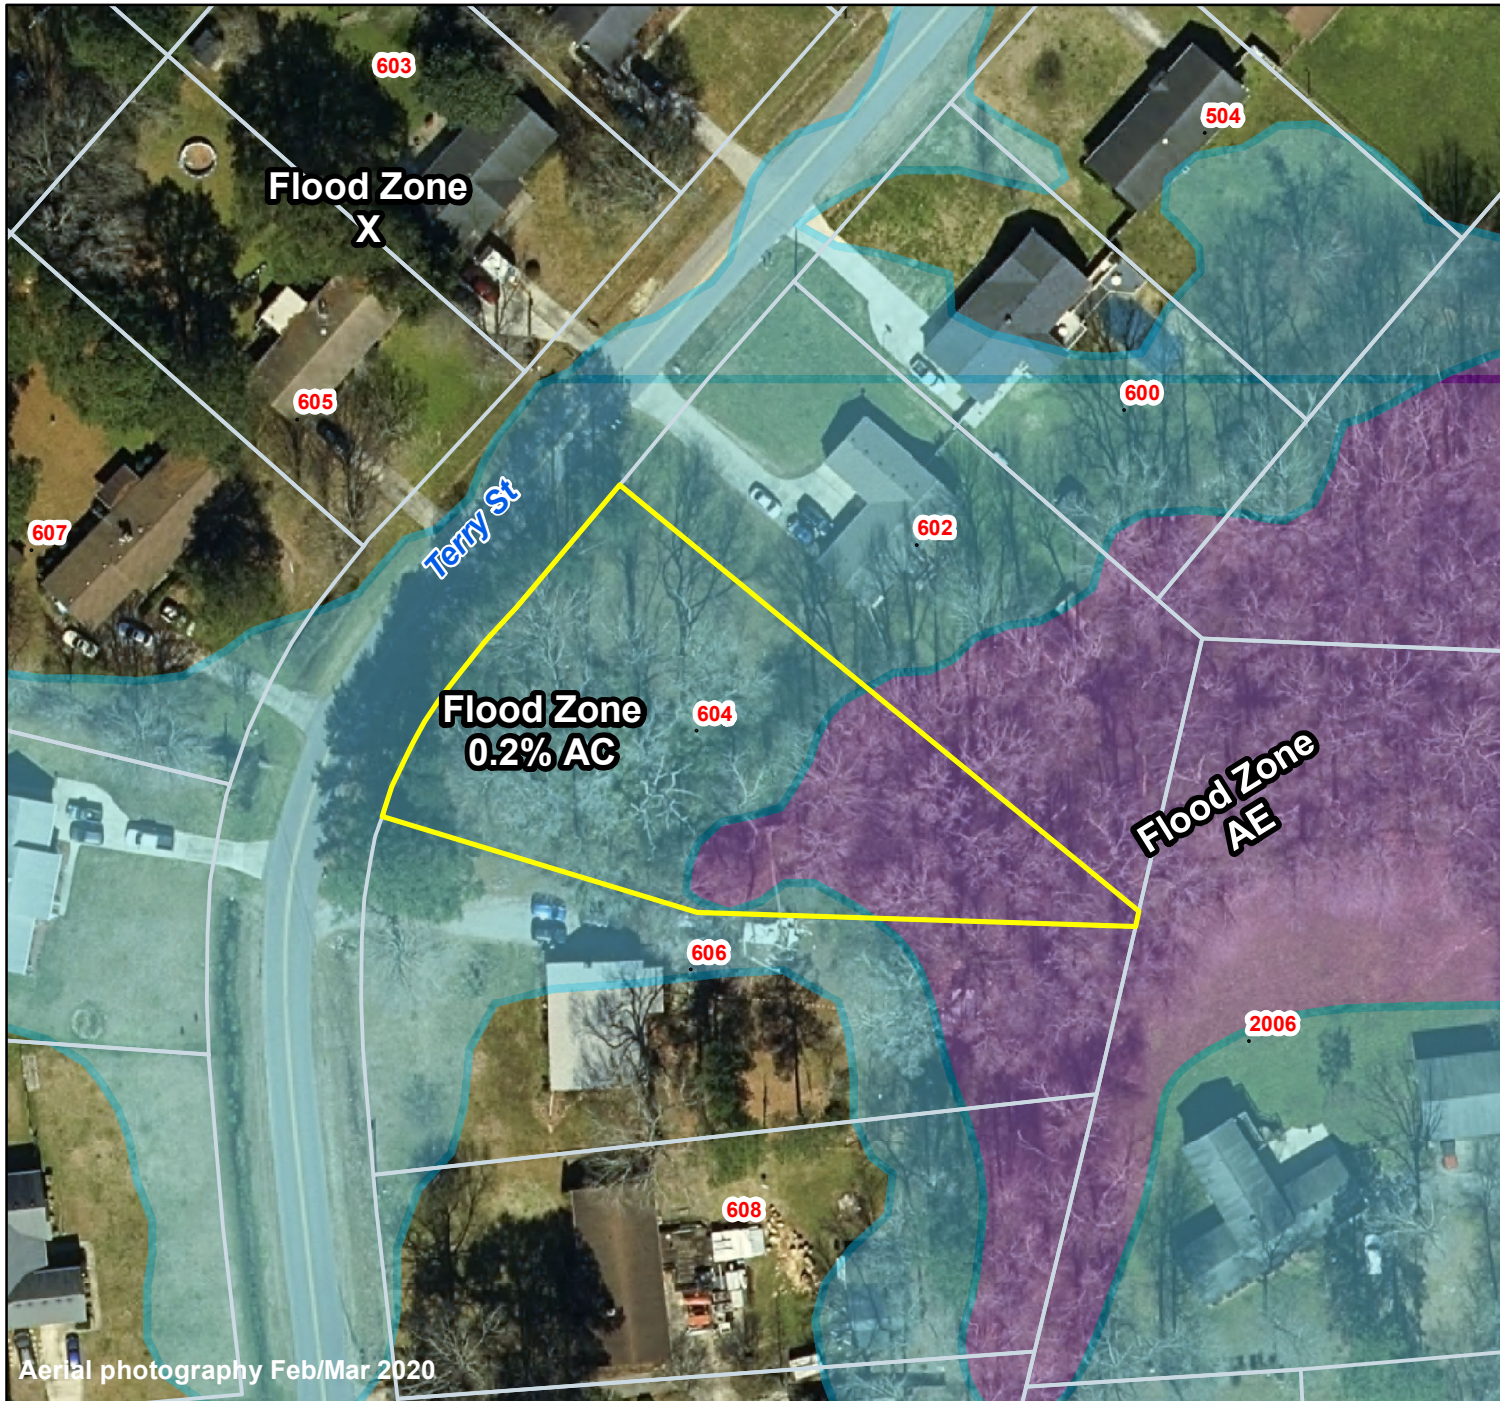

# Pasquotank County, NC

Parcel ID: 890302890744

Map: P88-73

LOT: 92

00604 TERRY ST  
CSEH, RICHARD F JR &  
MON-I WANG

UNIT 7250, BOX 8165

DPO AP 96521

Deed Book: 816

Deed Page: 53

Date: 20040805  
MB4/60

Land Value: 28100

Ag Value: 0

Bldg Value: 0

Total Value: 28100

Taxed Acres: 0.878

## Flood Zone

0.2% AC

A

AE

AO

FLOODWAY

PASQUOTANK  
COUNTY NC

Date: 3/2/2024

Property Ownership/  
Lines as of January 1, 2024