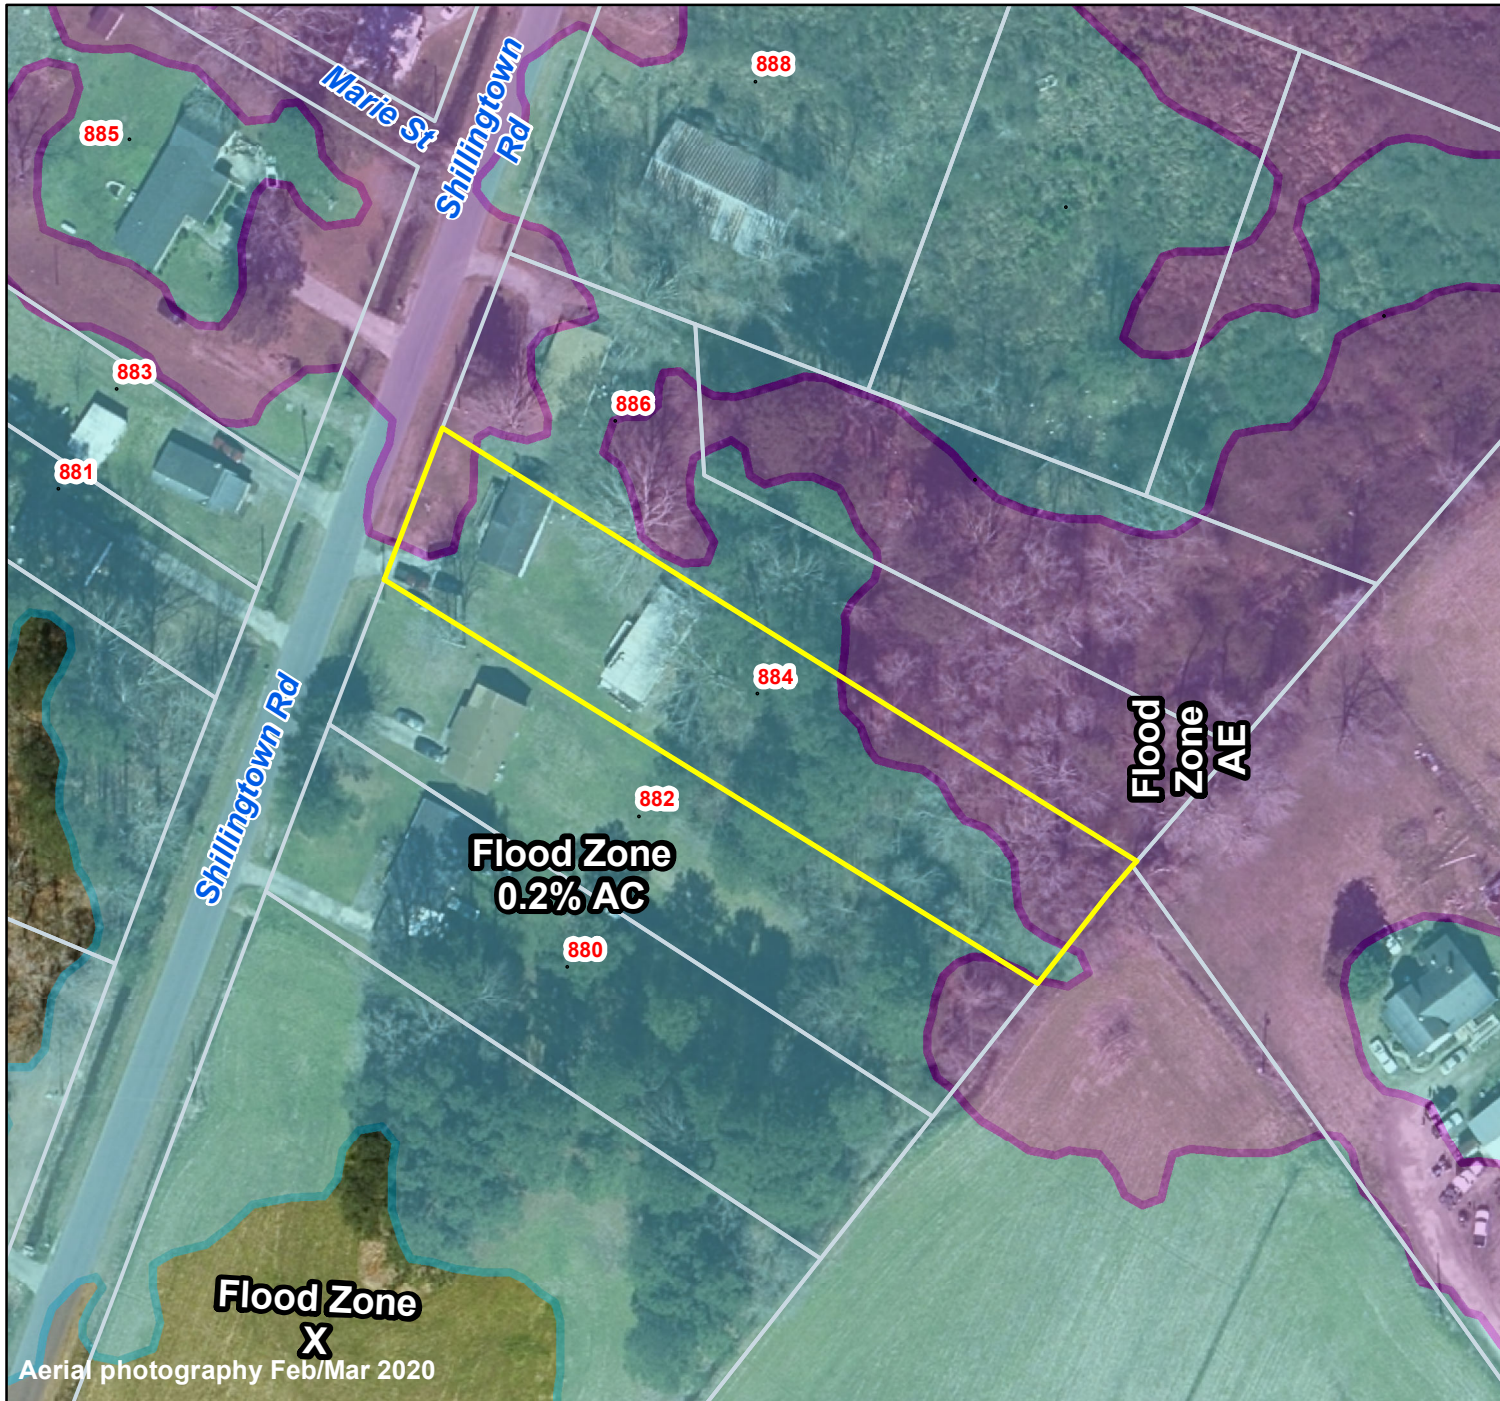

Pasquotank County, NC

Parcel ID: 890401473475

Map: P119-45

LOT: 0

00884 SHILLINGTOWN RD
BOWE, KEITH L & CHERYL L

884 SHILLINGTOWN RD
ELIZABETH CITY NC 27909

Deed Book: 1009
Deed Page: 903
Date: 20080305

Land Value: 33300
Ag Value: 0
Bldg Value: 57500
Total Value: 90800

Taxed Acres: 0.976

Flood Zone

 0.2% AC

 A

 AE

 AO

 FLOODWAY

PASQUOTANK
COUNTY NC

Date: 3/2/2024

Property Ownership/
Lines as of January 1, 2024

FLOOD MAP

Effective Date December 21 2018

This is not the OFFICIAL flood map; however, it is drawn using data provided by NC Floodplain Mapping to be used with local GIS. The official map can be viewed at fris.nc.gov