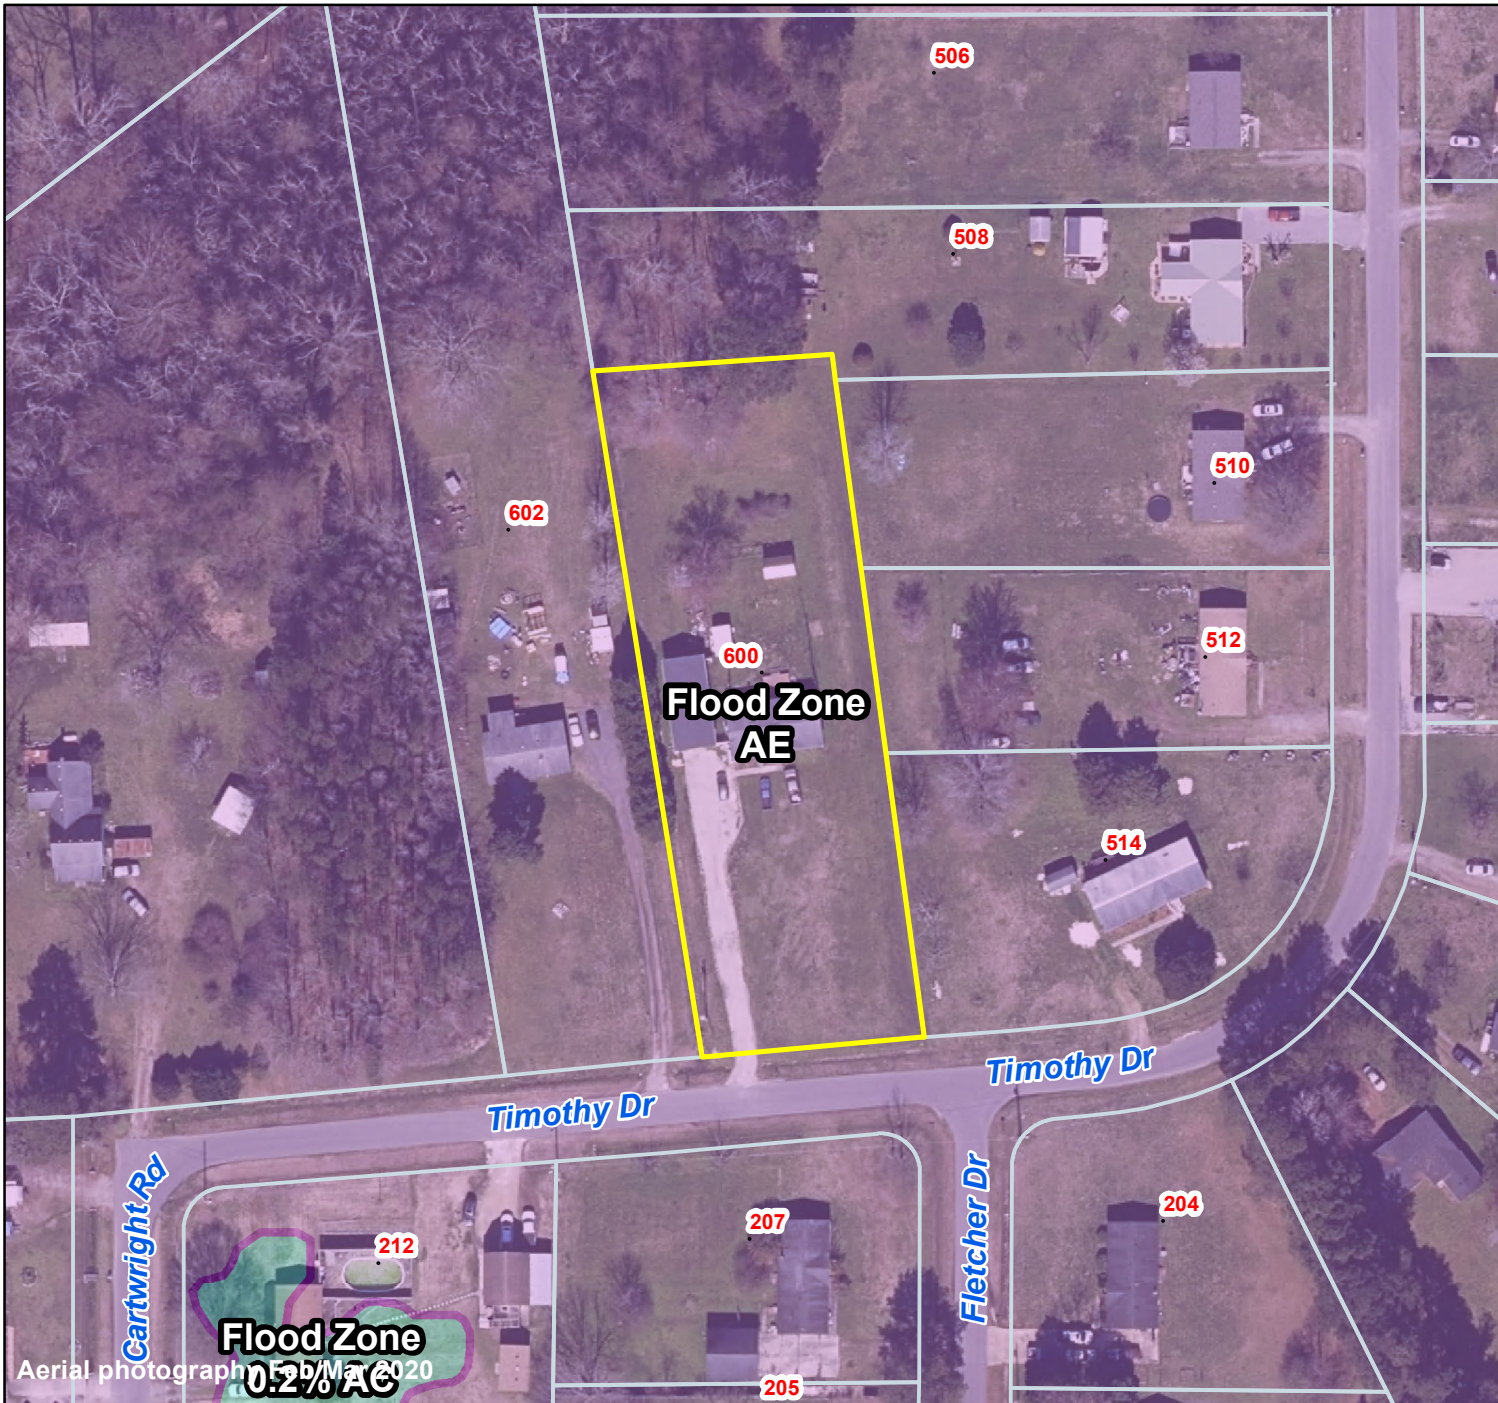

Pasquotank County, NC

Parcel ID: 890402674132

Map: P119-200

LOT: 0

00600 TIMOTHY DR
LAMB, GARY W

600 TIMOTHY DR
ELIZABETH CITY NC 27909

Deed Book:
Deed Page:
Date: 0

Land Value: 33700
Ag Value: 0
Bldg Value: 101700
Total Value: 135400

Taxed Acres: 1.056

Flood Zone

0.2% AC

A

AE

AO

FLOODWAY

PASQUOTANK
COUNTY NC

Date: 3/2/2024

Property Ownership/
Lines as of January 1, 2024

FLOOD MAP

Effective Date December 21 2018

This is not the OFFICIAL flood map; however, it is drawn using data provided by NC Floodplain Mapping to be used with local GIS. The official map can be viewed at fris.nc.gov