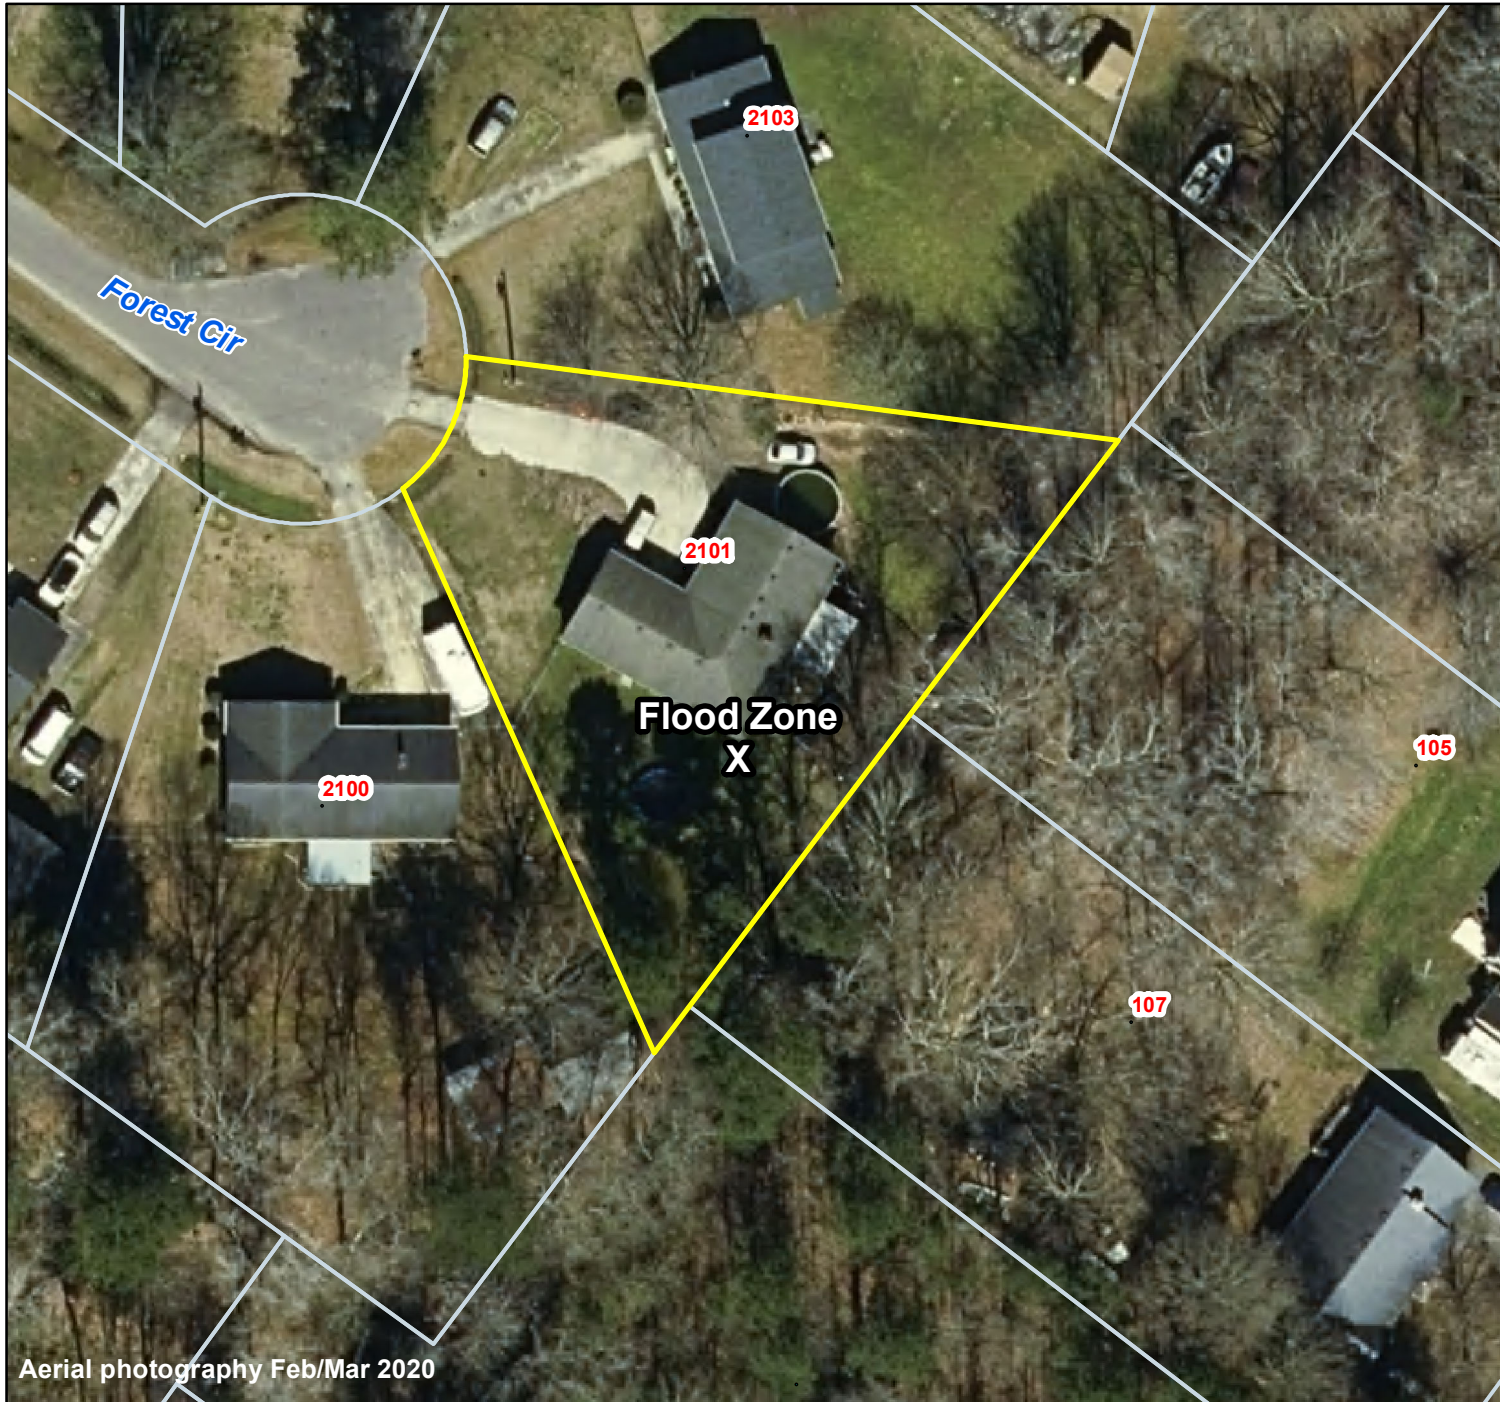

Pasquotank County, NC

Parcel ID: 890404837478

Map: P120-131

LOT: 20

02101 FOREST CIR
HICKMAN, AARON L SR

2101 FOREST CIR
ELIZABETH CITY NC 27909

Deed Book: 1178
Deed Page: 556
Date: 20130703

Land Value: 32900
Ag Value: 0
Bldg Value: 175300
Total Value: 208200

Taxed Acres: 0.412

Aerial photography Feb/Mar 2020

Flood Zone

0.2% AC

A

AE

AO

FLOODWAY

PASQUOTANK
COUNTY NC

FLOOD MAP

Effective Date December 21 2018

This is not the OFFICIAL flood map; however, it is drawn using data provided by NC Floodplain Mapping to be used with local GIS. The official map can be viewed at fris.nc.gov

Date: 3/2/2024

Property Ownership/
Lines as of January 1, 2024