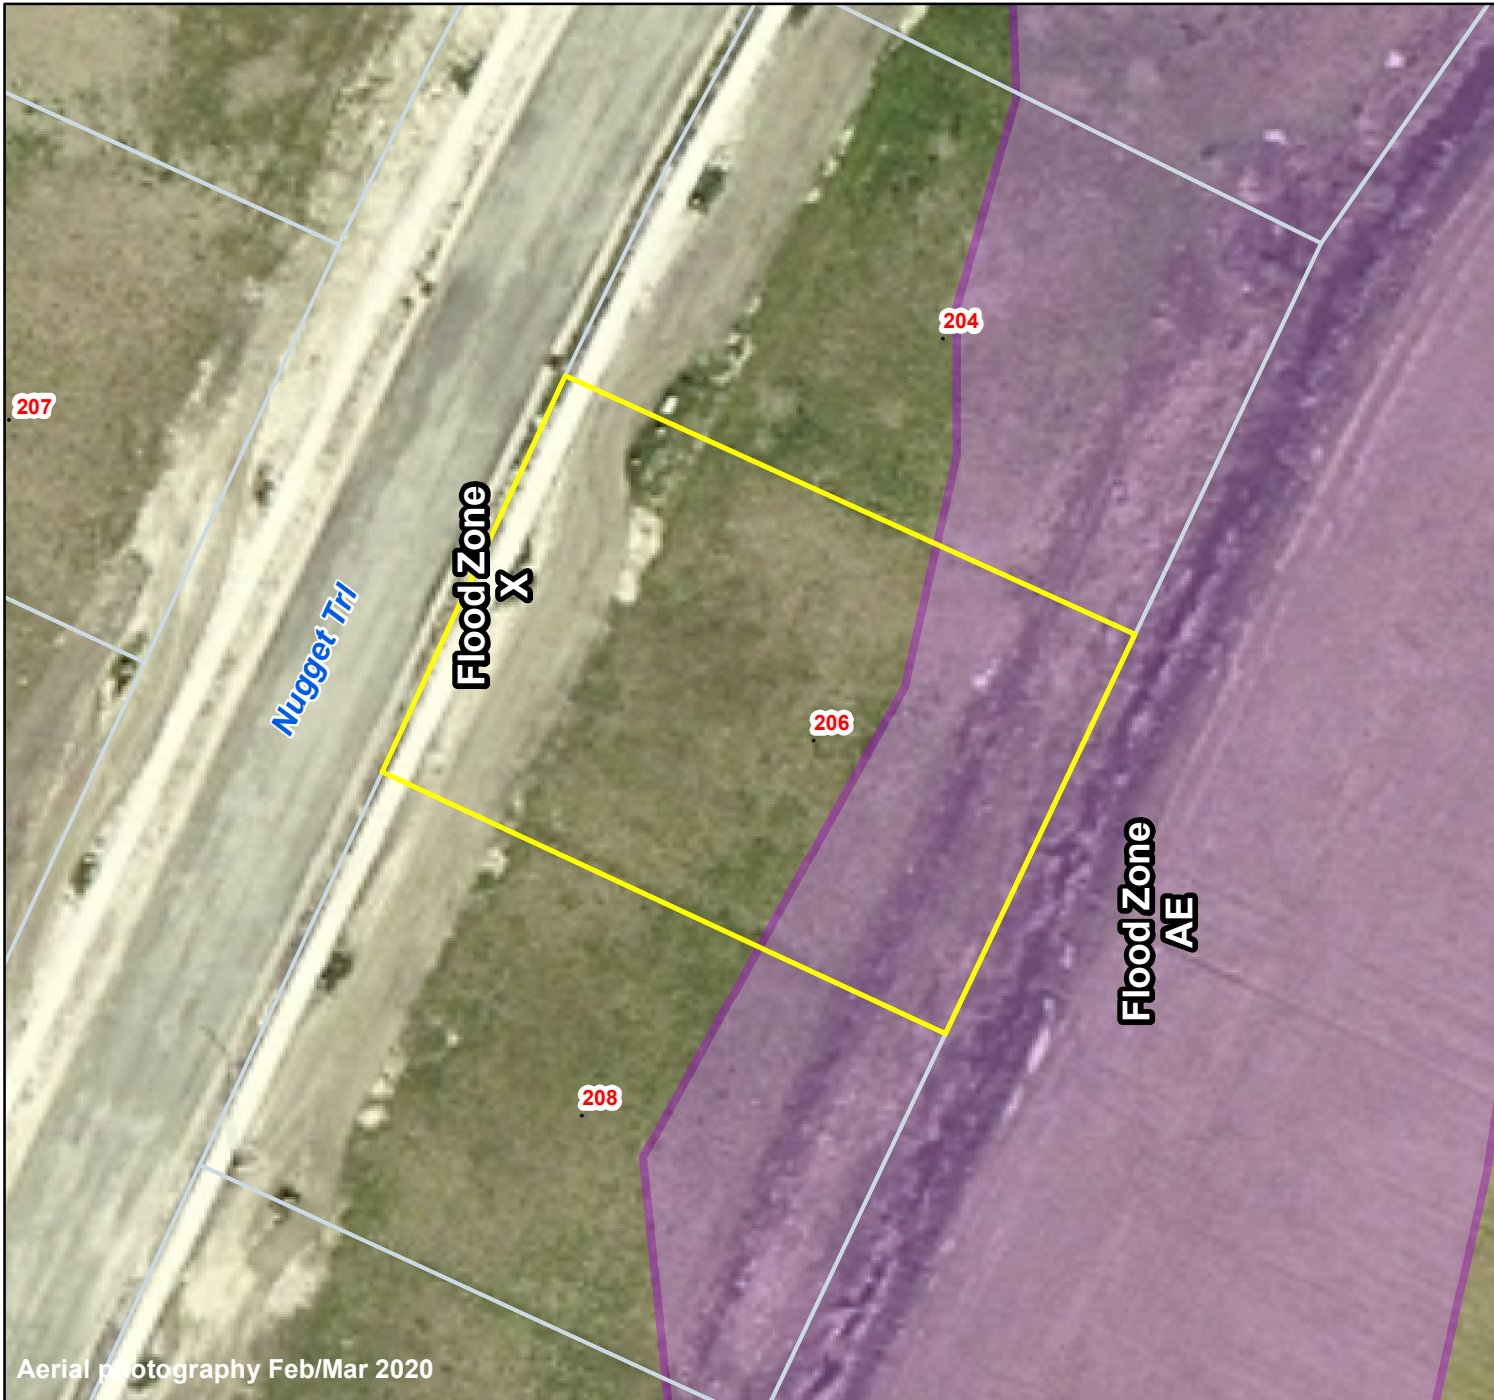

Pasquotank County, NC

Parcel ID: 891303113337

Map: P90-219

LOT: 42

00206 NUGGET TRAIL
DIETRICH, ADAM PAUL
COURTNEY DANIELLE
206 NUGGET TRAIL
ELIZABETH CITY NC 27909

Deed Book: 1446
Deed Page: 880
Date: 20220328
MB 67/24
Land Value: 26200
Ag Value: 0
Bldg Value: 222000
Total Value: 248200

Taxed Acres: 0.23

Flood Zone

- 0.2% AC
- A
- AE
- AO
- FLOODWAY

PASQUOTANK
COUNTY NC

Date: 3/3/2024

Property Ownership/
Lines as of January 1, 2024

FLOOD MAP

Effective Date December 21 2018

This is not the OFFICIAL flood map; however, it is drawn using data provided by NC Floodplain Mapping to be used with local GIS. The official map can be viewed at fris.nc.gov