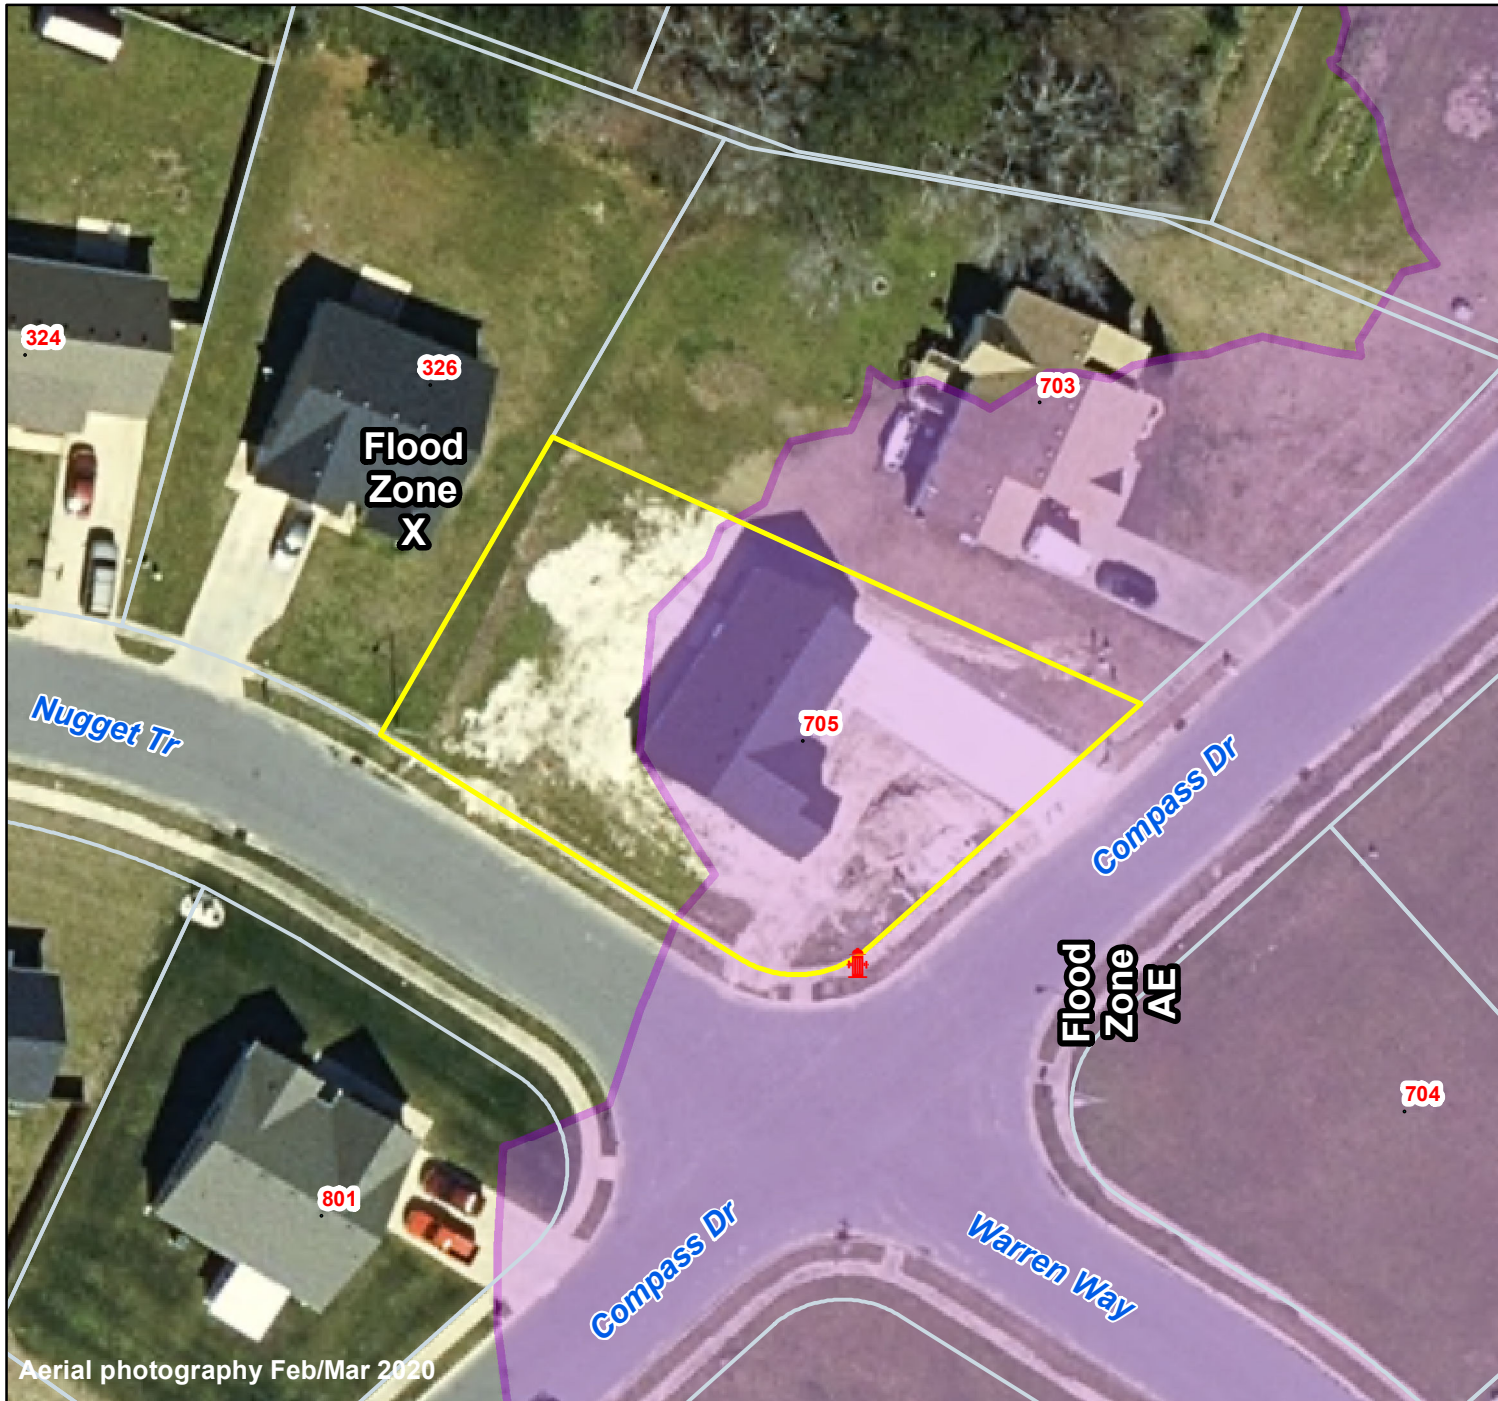

Pasquotank County, NC

Parcel ID: 891303121672

Map: P90-58

LOT: 3

00705 COMPASS DR
STOKLEY, DEMETRIUS &
CHIQUITA
705 COMPASS DR
ELIZABETH CITY NC 27909

Deed Book: 1496
Deed Page: 164
Date: 20230927
MB49/1

Land Value: 26500
Ag Value: 0
Bldg Value: 206000
Total Value: 232500

Taxed Acres: 0.264

Aerial photography Feb/Mar 2020

Flood Zone

0.2% AC

A

AE

AO

FLOODWAY

PASQUOTANK
COUNTY NC

FLOOD MAP

Effective Date December 21 2018

This is not the OFFICIAL flood map; however, it is drawn using data provided by NC Floodplain Mapping to be used with local GIS. The official map can be viewed at fris.nc.gov

Date: 3/3/2024

Property Ownership/
Lines as of January 1, 2024