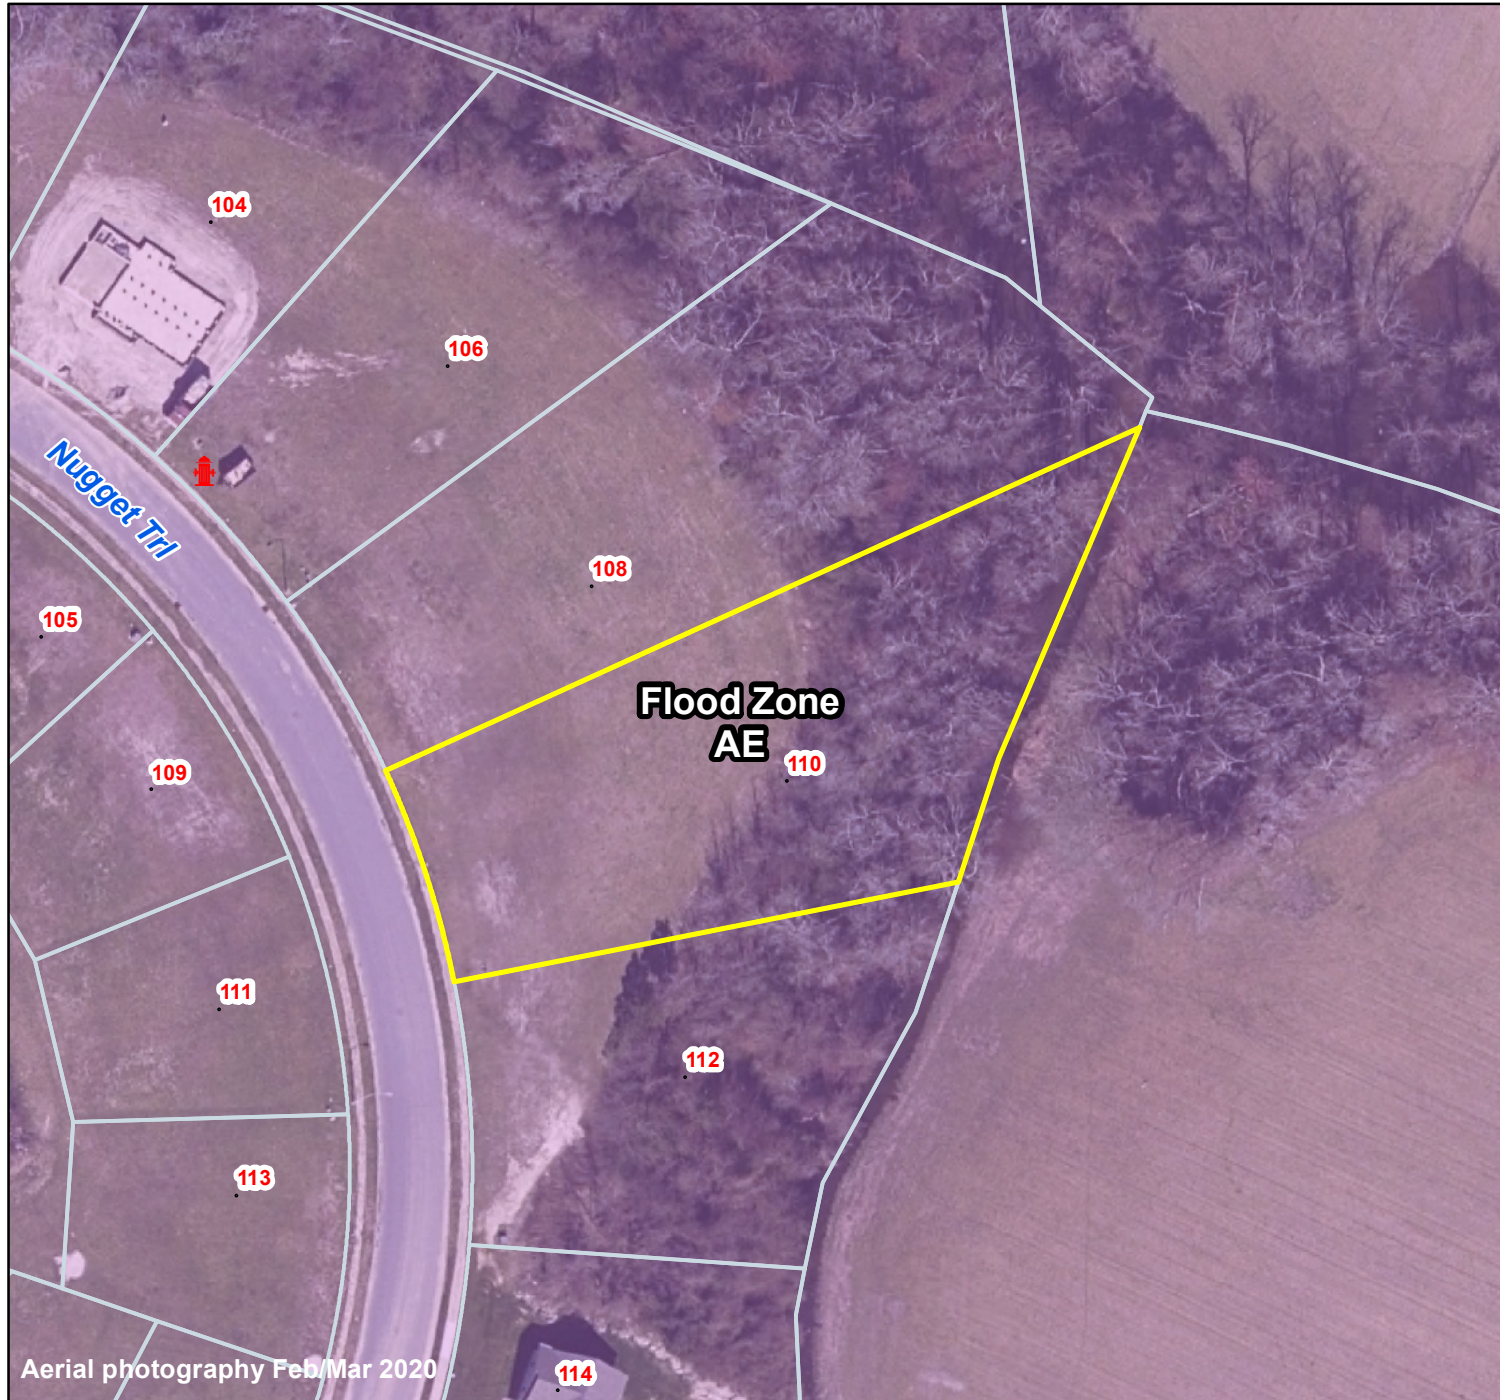

Pasquotank County, NC

Parcel ID: 891303129520

Map: P90-82

LOT: 55

00110 NUGGET TRL
GERMAIN, MORGAN &
STUTTS, SARAH
110 NUGGET TRAIL
ELIZABETH CITY NC 27909

Deed Book: 1501
Deed Page: 466
Date: 20231208
MB49/1
Land Value: 35000
Ag Value: 0
Bldg Value: 236600
Total Value: 271600

Taxed Acres: 0.741

Flood Zone

- 0.2% AC
- A
- AE
- AO
- FLOODWAY

PASQUOTANK
COUNTY NC

Date: 3/3/2024

Property Ownership/
Lines as of January 1, 2024

FLOOD MAP

Effective Date December 21 2018

This is not the OFFICIAL flood map; however, it is drawn using data provided by NC Floodplain Mapping to be used with local GIS. The official map can be viewed at fris.nc.gov