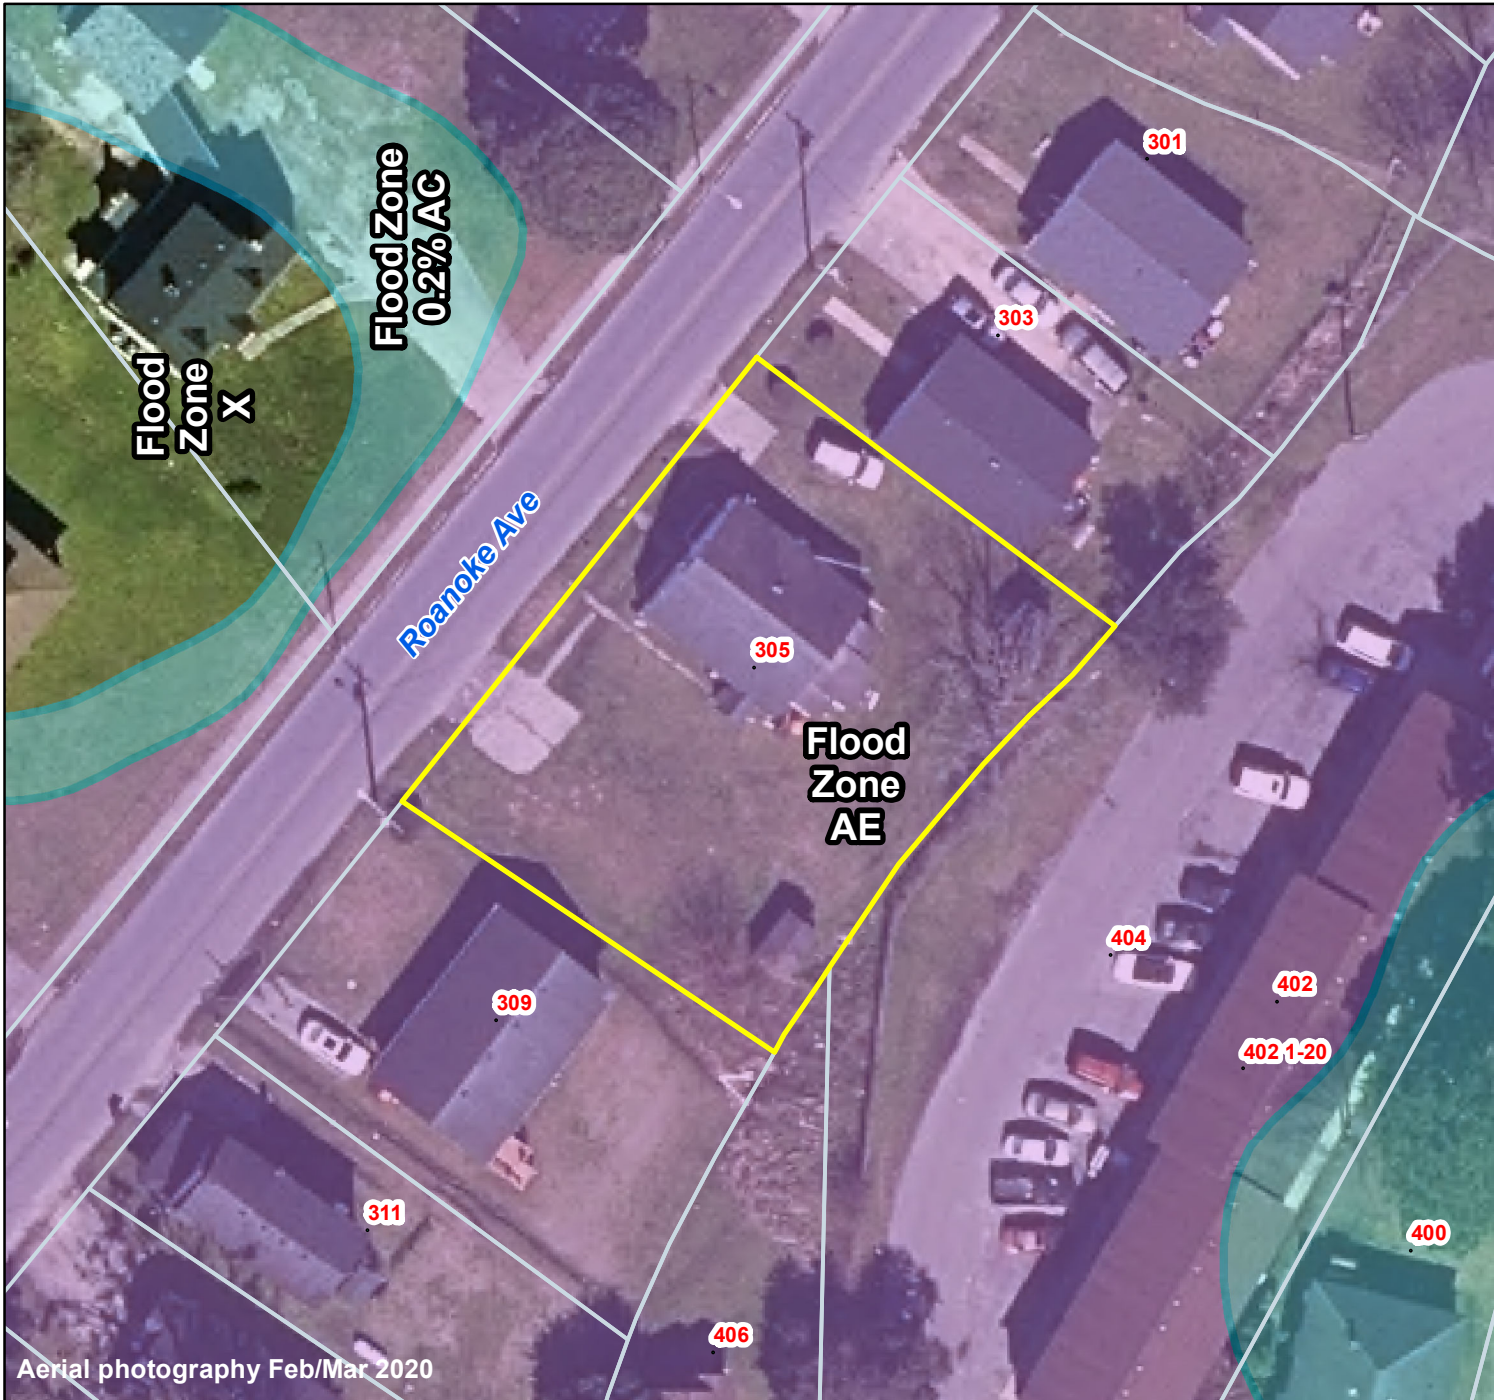

Pasquotank County, NC

Parcel ID: 891312768509

Map: 28-A-5

LOT: 0

00305 ROANOKE AVE
STALLINGS, NAOMI B

503 DUNSTAN LANE
ELIZABETH CITY NC 27909

Deed Book: 629
Deed Page: 768
Date: 980526

Land Value: 18700
Ag Value: 0
Bldg Value: 34500
Total Value: 53200

Taxed Acres: 0.268

Aerial photography Feb/Mar 2020

Flood Zone

0.2% AC

A

AE

AO

FLOODWAY

PASQUOTANK
COUNTY NC

Date: 3/3/2024

FLOOD MAP

Effective Date December 21 2018

This is not the OFFICIAL flood map; however, it is drawn using data provided by NC Floodplain Mapping to be used with local GIS. The official map can be viewed at fris.nc.gov

Property Ownership/
Lines as of January 1, 2024