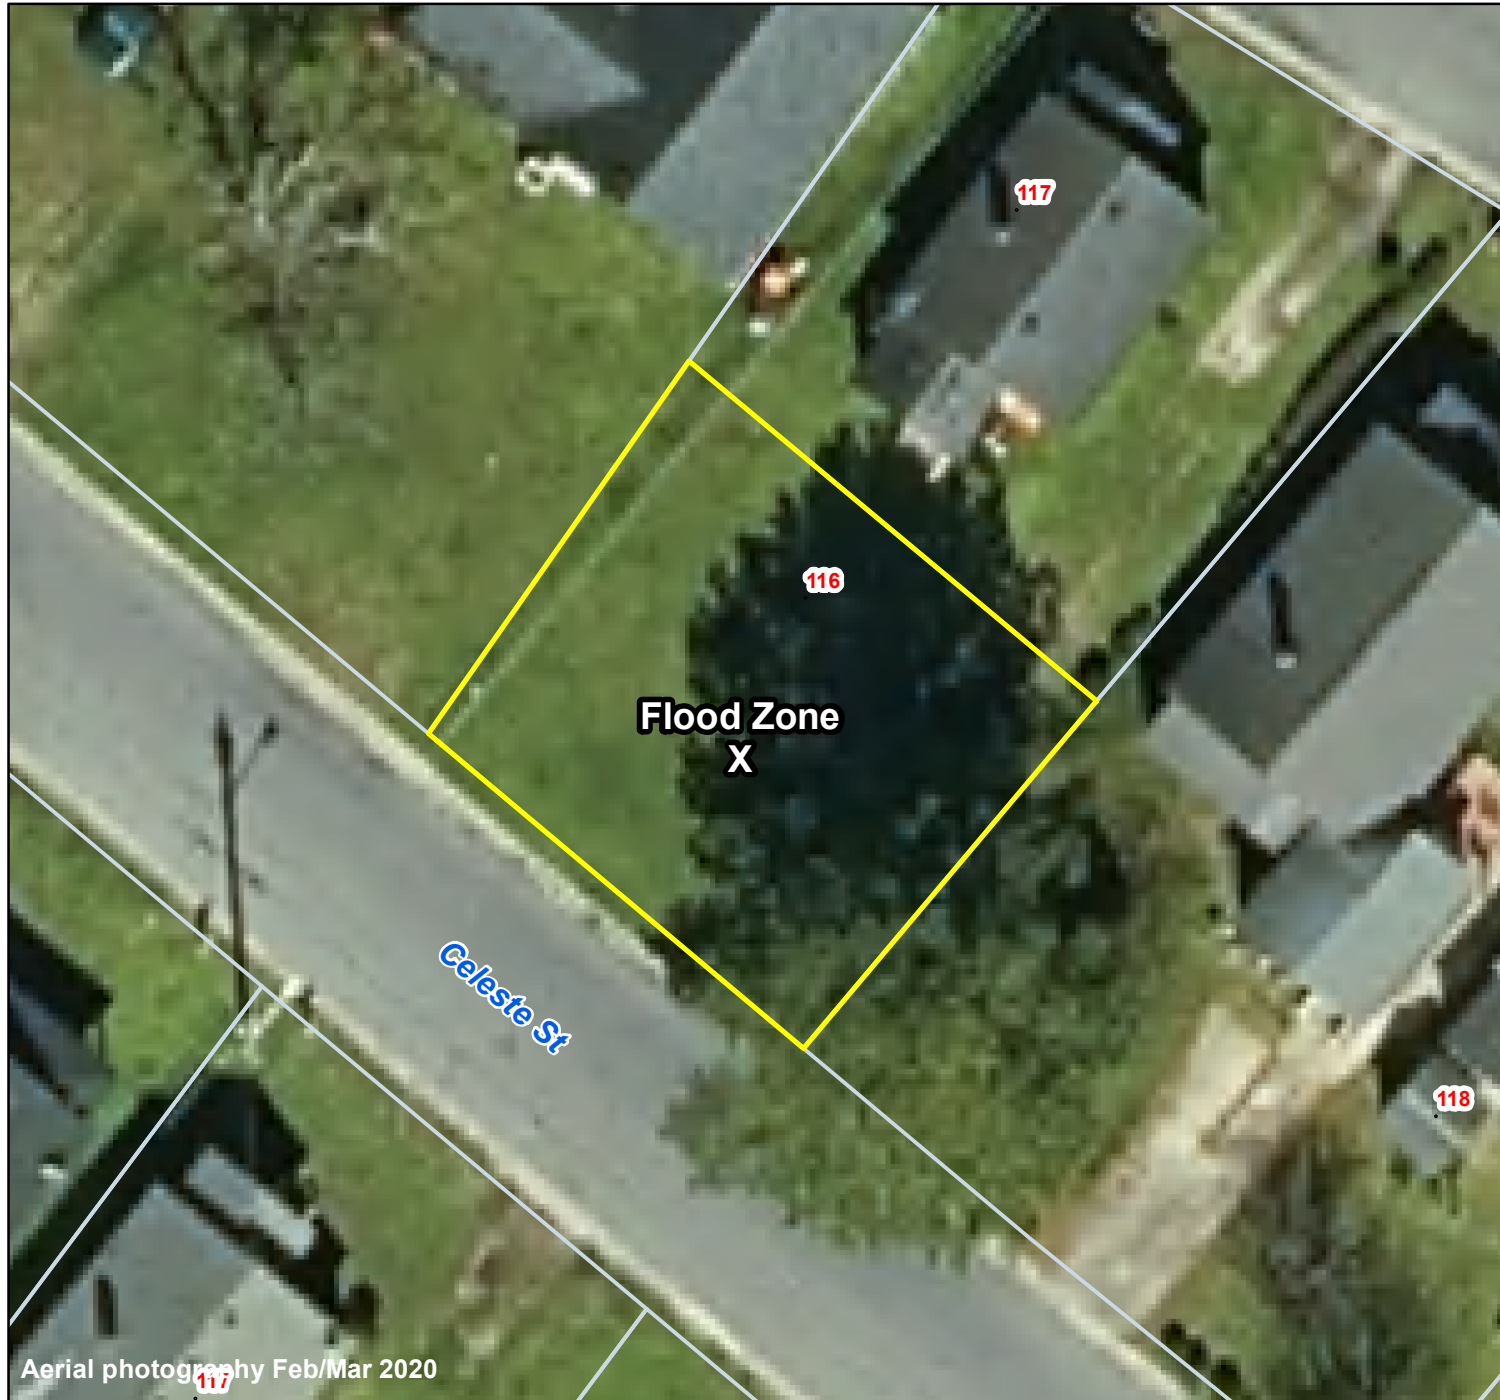

Pasquotank County, NC

Parcel ID: 891315642050

Map: 55-G-9

LOT: 0

00116 CELESTE ST
MORRIS, MICHAEL

JR

104 SWCHARZKOPF DR
ELIZABETH CITY NC 27909

Deed Book: 791

Deed Page: 553

Date: 20040205

Land Value: 900

Ag Value: 0

Bldg Value: 0

Total Value: 900

Taxed Acres: 0.057

Aerial photography Feb/Mar 2020