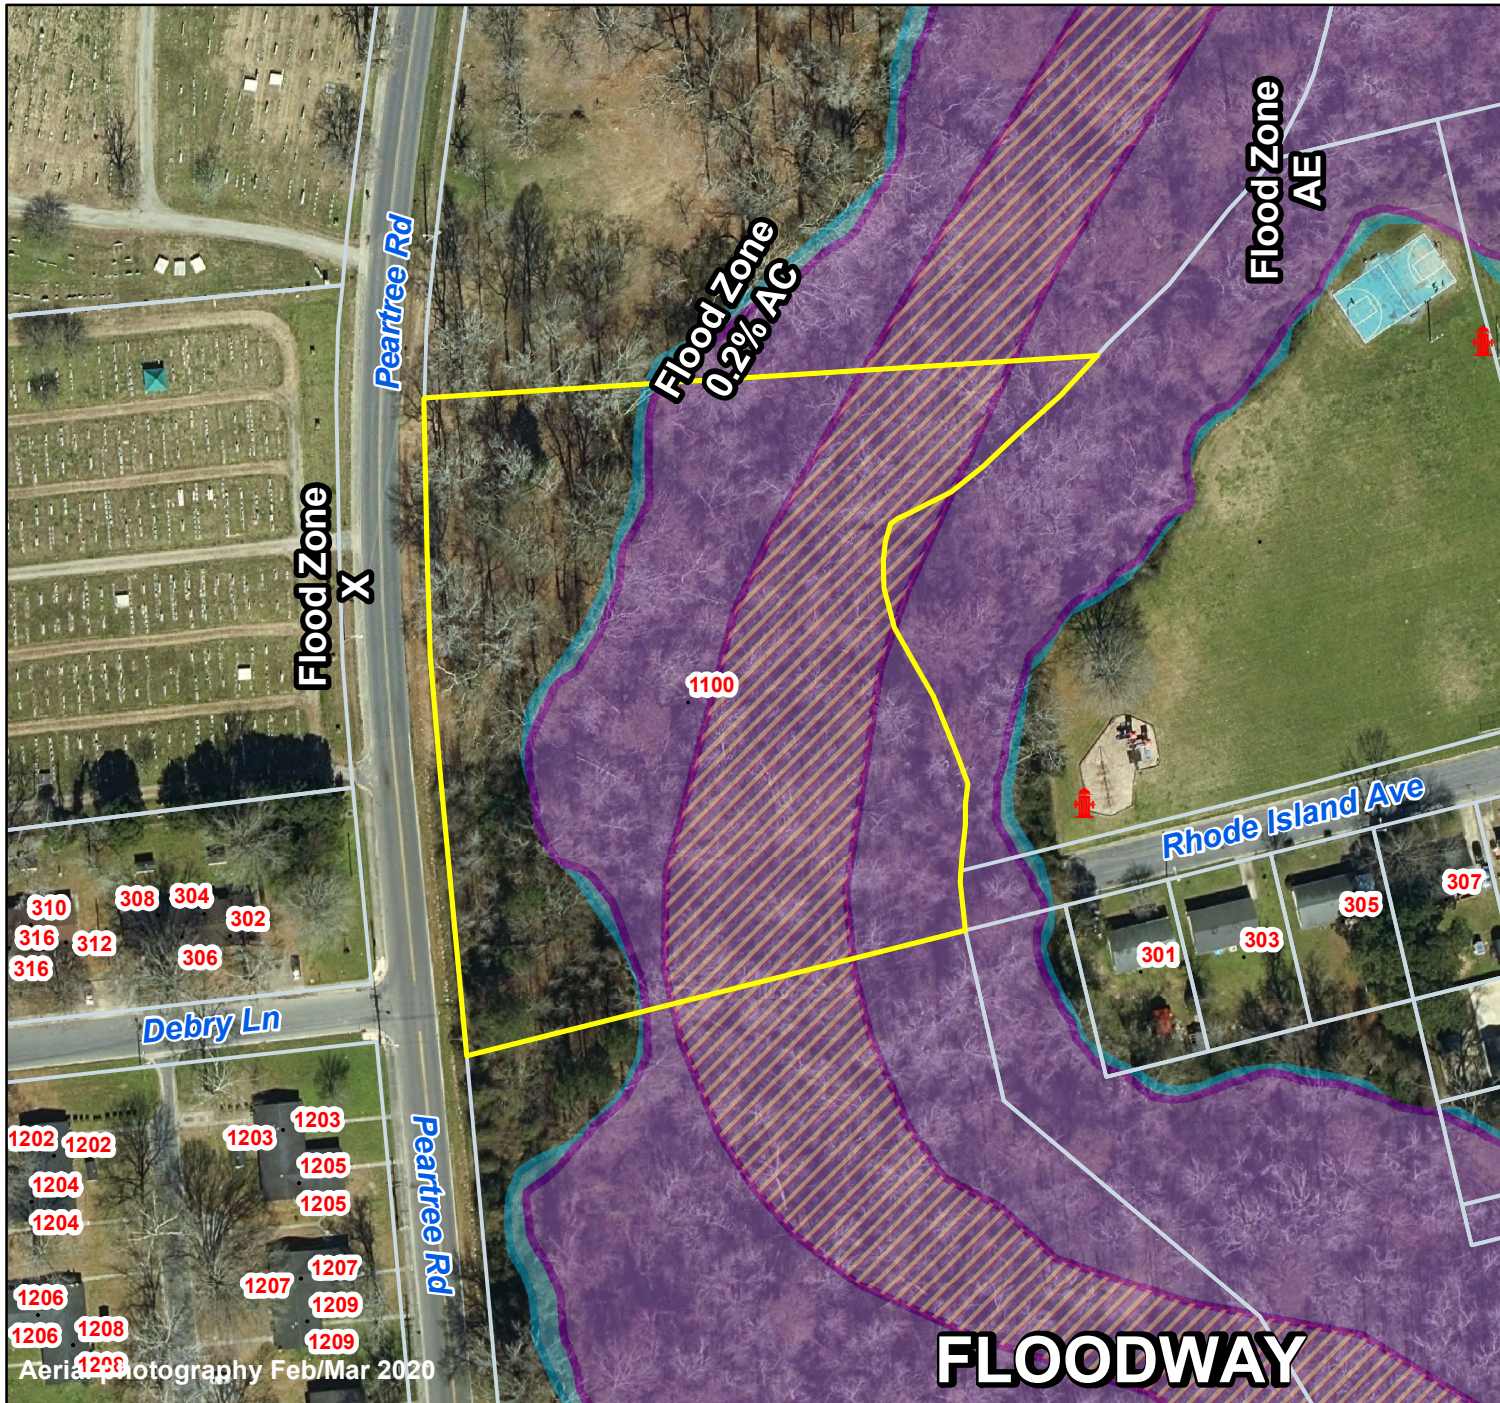

# Pasquotank County, NC

Parcel ID: 891316842938

Map: 27-A-3

LOT: 0

01100 PEARTREE RD  
OLD QUAKER CEMETERY

ELIZABETH CITY NC 27909

Deed Book:  
Deed Page:  
Date: 0

Land Value: 161100  
Ag Value: 0  
Bldg Value: 0  
Total Value: 161100

Taxed Acres: 3.66

## Flood Zone

0.2% AC

A

AE

AO

FLOODWAY

**PASQUOTANK**  
COUNTY NC

Date: 3/3/2024

Property Ownership/  
Lines as of January 1, 2024