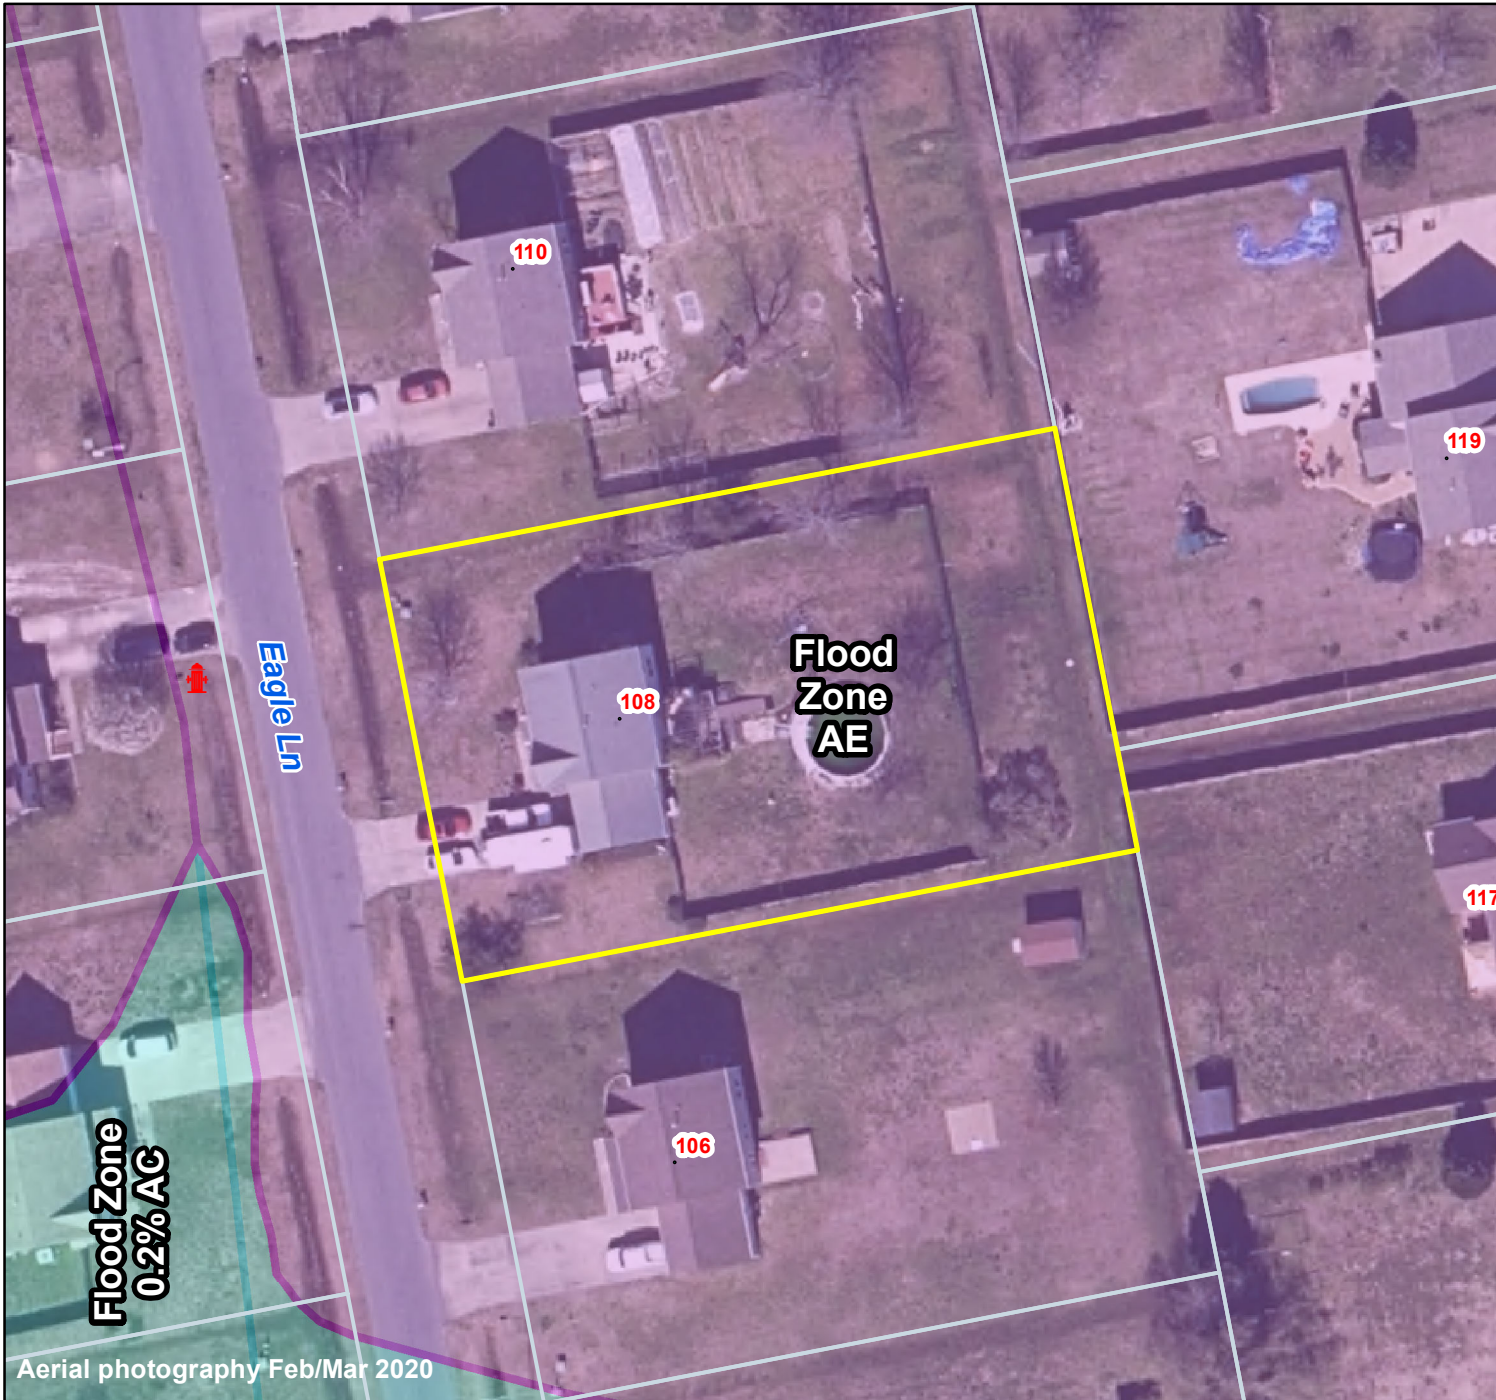

## Flood Zone

 0.2% AC

 A

 AE

 AO

 FLOODWAY

**PASQUOTANK**  
COUNTY NC

Aerial photography Feb/Mar 2020