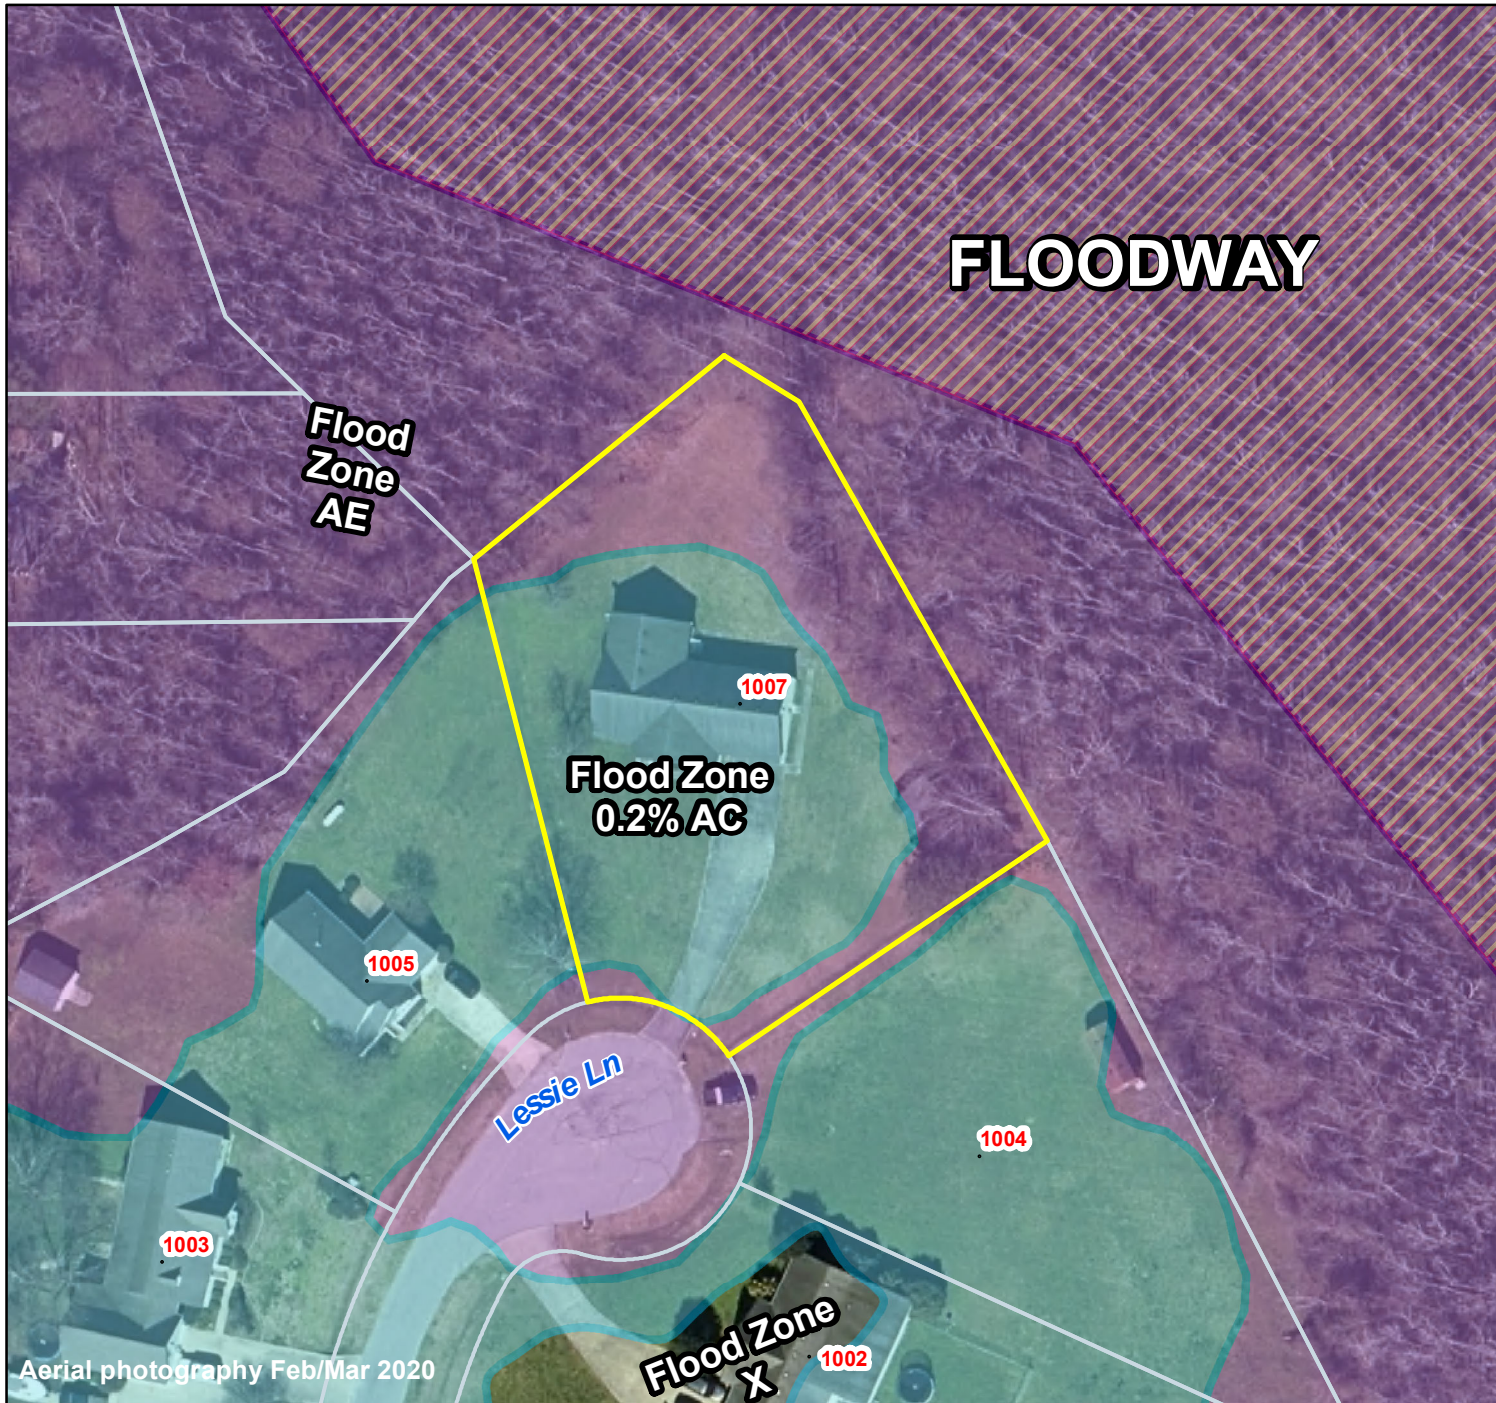

Pasquotank County, NC

Parcel ID: 891403247451

Map: P120B-128

LOT: 7

01007 LESSIE LN
WRIGHT, WILLIS BUD III &
SHARON L

1007 LESSIE LANE
ELIZABETH CITY NC 27909

Deed Book: 637
Deed Page: 119
Date: 980922

Land Value: 56300
Ag Value: 0
Bldg Value: 199400
Total Value: 255700

Taxed Acres: 0.563

Flood Zone

0.2% AC

A

AE

AO

FLOODWAY

PASQUOTANK
COUNTY NC

Date: 3/3/2024

Property Ownership/
Lines as of January 1, 2024

FLOOD MAP

Effective Date December 21 2018

This is not the OFFICIAL flood map; however, it is drawn using data provided by NC Floodplain Mapping to be used with local GIS. The official map can be viewed at fris.nc.gov