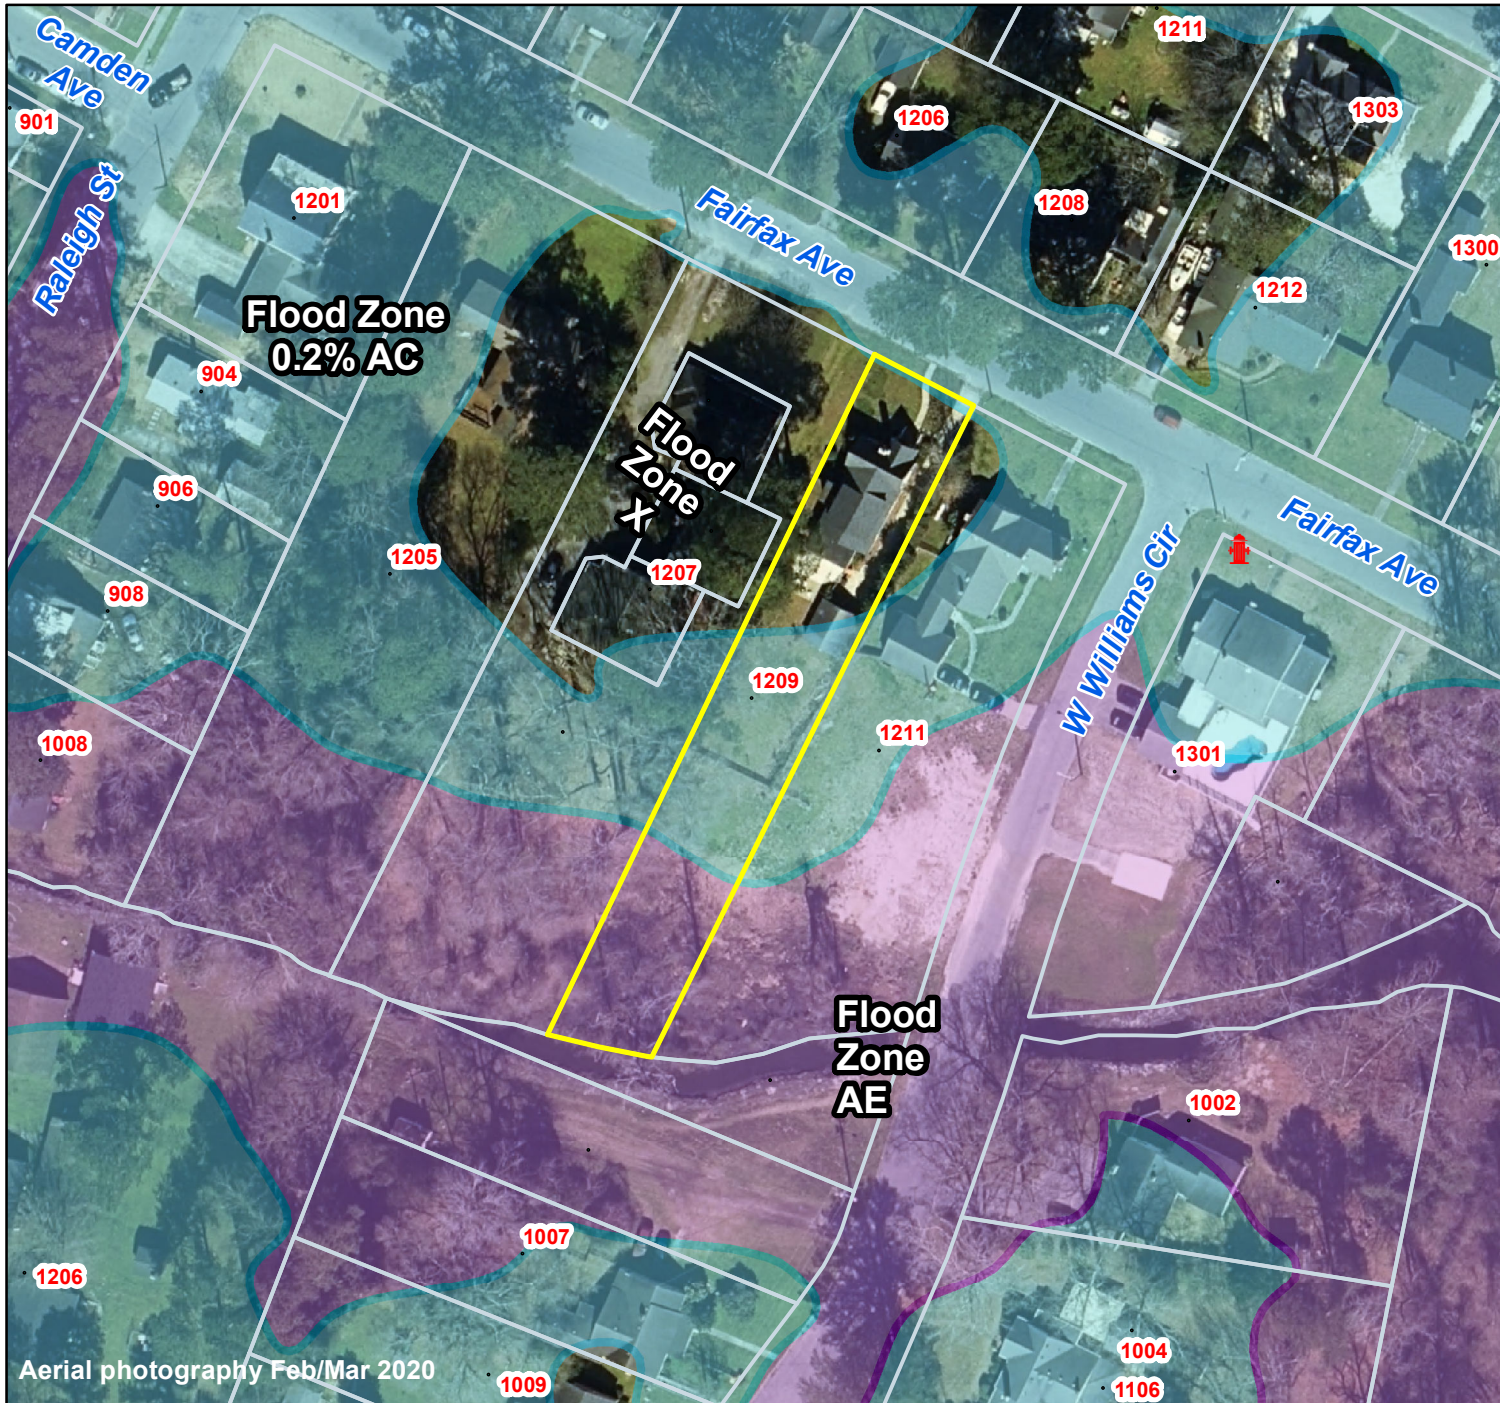

Pasquotank County, NC

Parcel ID: 892310268321

Map: 19-E-48

LOT: 0

01209 FAIRFAX AVE
HATZOPOULOS, SYDMA ELIZABETH

1209 FAIRFAX AVE
ELIZABETH CITY NC 27909

Deed Book: 1452
Deed Page: 609
Date: 20220518

Land Value: 25600
Ag Value: 0
Bldg Value: 125200
Total Value: 150800

Taxed Acres: 0.255

Flood Zone

 0.2% AC

 A

 AE

 AO

 FLOODWAY

PASQUOTANK
COUNTY NC

Date: 3/4/2024

Property Ownership/
Lines as of January 1, 2024

FLOOD MAP

Effective Date December 21 2018

This is not the OFFICIAL flood map; however, it is drawn using data provided by NC Floodplain Mapping to be used with local GIS. The official map can be viewed at fris.nc.gov