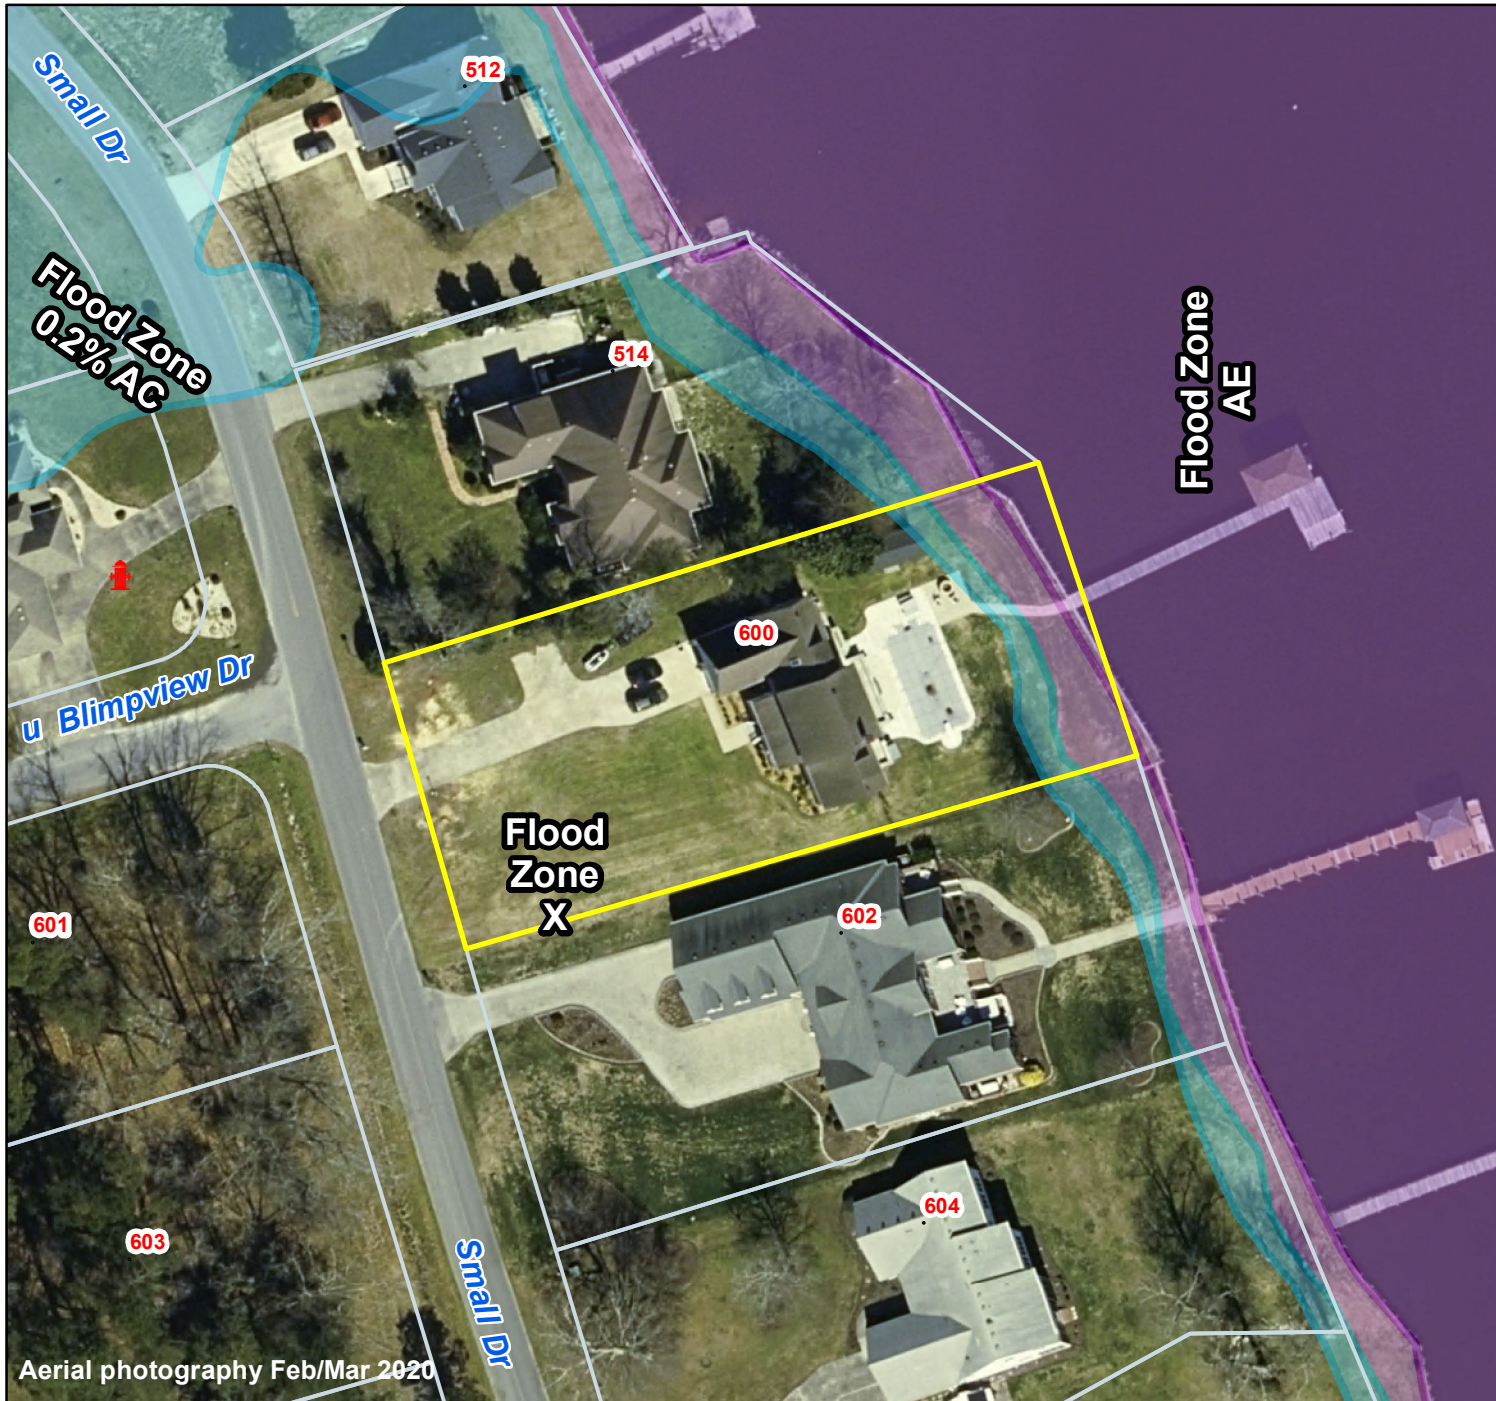

Pasquotank County, NC

Parcel ID: 894102756036

Map: P127B-96

LOT: 96

00600 SMALL DR
AGRO, NICHOLAS J
SUSAN M
600 SMALL DR
ELIZABETH CITY NC 27909

Deed Book: 1488
Deed Page: 597
Date: 20230623

Land Value: 171600
Ag Value: 0
Bldg Value: 305100
Total Value: 476700

Taxed Acres: 0.764

Aerial photography Feb/Mar 2020

Flood Zone

0.2% AC

A

AE

AO

FLOODWAY

PASQUOTANK
COUNTY NC

Date: 3/4/2024

Property Ownership/
Lines as of January 1, 2024

FLOOD MAP

Effective Date December 21 2018

This is not the OFFICIAL flood map; however, it is drawn using data provided by NC Floodplain Mapping to be used with local GIS. The official map can be viewed at fris.nc.gov