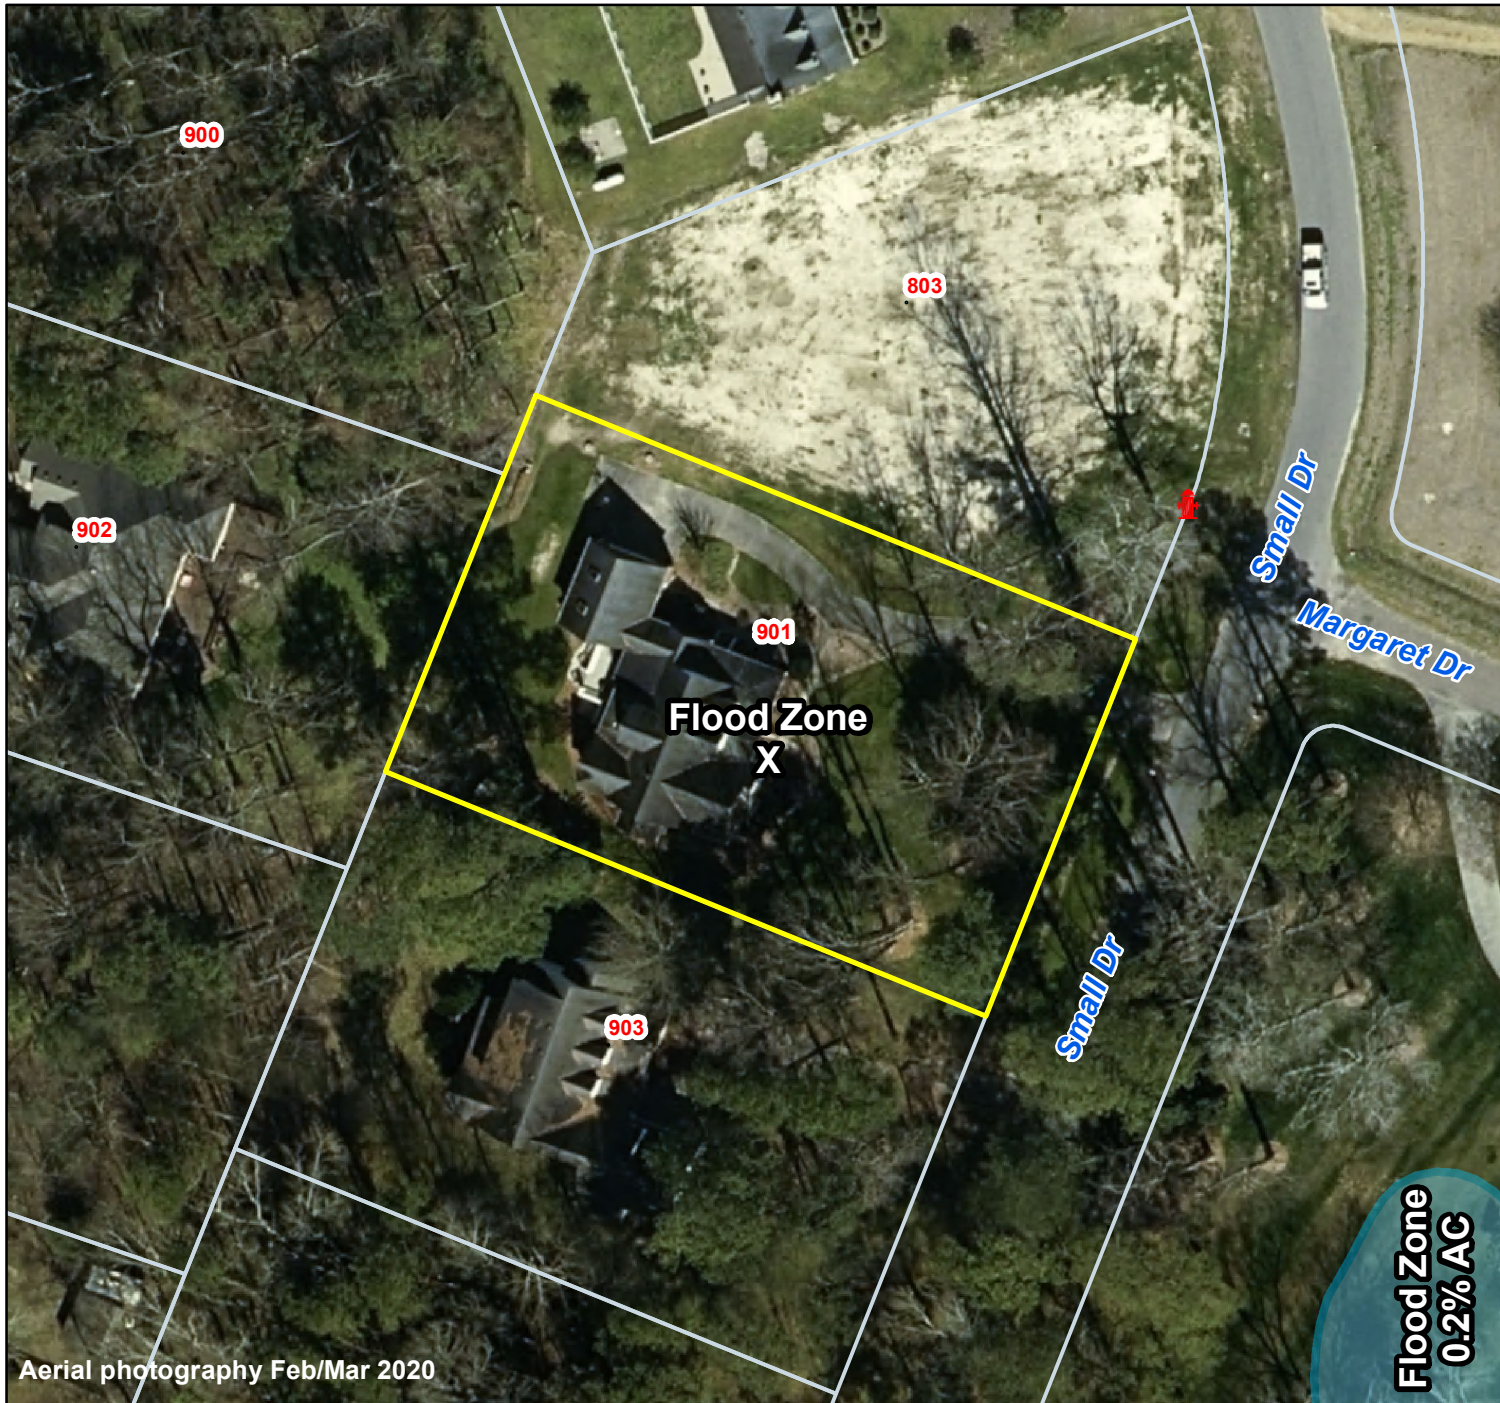

Pasquotank County, NC

Parcel ID: 894104813956

Map: P127B-49

LOT: 49

00901 SMALL DRIVE
FLINT, MICHAEL L
& LAUREN M
901 SMALL DR
ELIZABETH CITY NC 27909

Deed Book: 1472
Deed Page: 741
Date: 20221208

Land Value: 34100
Ag Value: 0
Bldg Value: 347600
Total Value: 381700

Taxed Acres: 0.643

Flood Zone

0.2% AC

A

AE

AO

FLOODWAY

PASQUOTANK
COUNTY NC

Date: 3/4/2024

Property Ownership/
Lines as of January 1, 2024

FLOOD MAP

Effective Date December 21 2018

This is not the OFFICIAL flood map; however, it is drawn using data provided by NC Floodplain Mapping to be used with local GIS. The official map can be viewed at fris.nc.gov