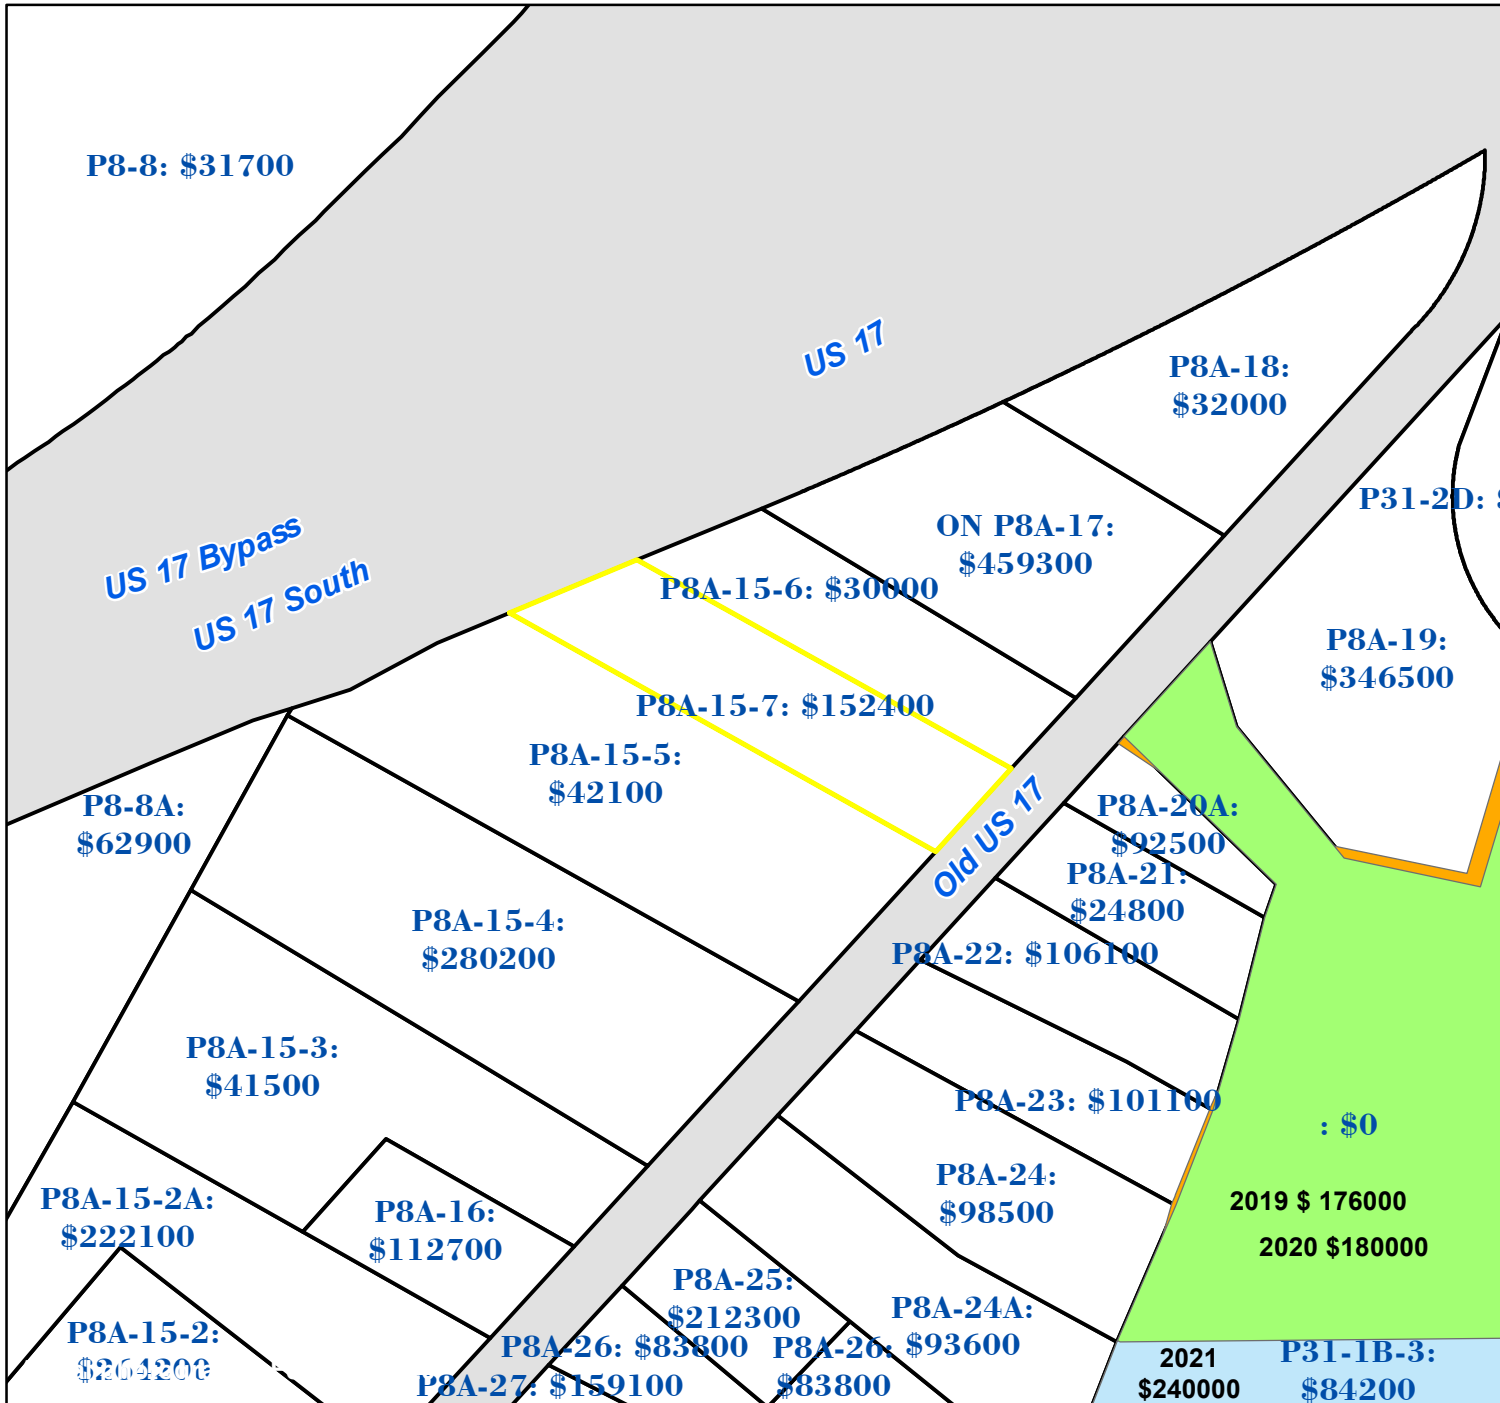

Pasquotank County, NC

Parcel ID: 799203009257

Map: P8A-15-7

LOT: 0

00649 OLD US 17

FORBES, NANCY ROGERSON

649 OLD US 17

ELIZABETH CITY NC 27909

Deed Book: 486

Deed Page: 57

Date: 0

Land Value: 30000

Ag Value: 0

Bldg Value: 122400

Total Value: 152400

Taxed Acres: 1

PASQUOTANK COUNTY NC

Date: 2/28/2023

Property Ownership/
Lines as of January 1, 2023

NOT A SURVEY

This map was created from historic maps, recorded deeds and surveys.
It CAN NOT be used to convey land, settle land disputes or build fences.