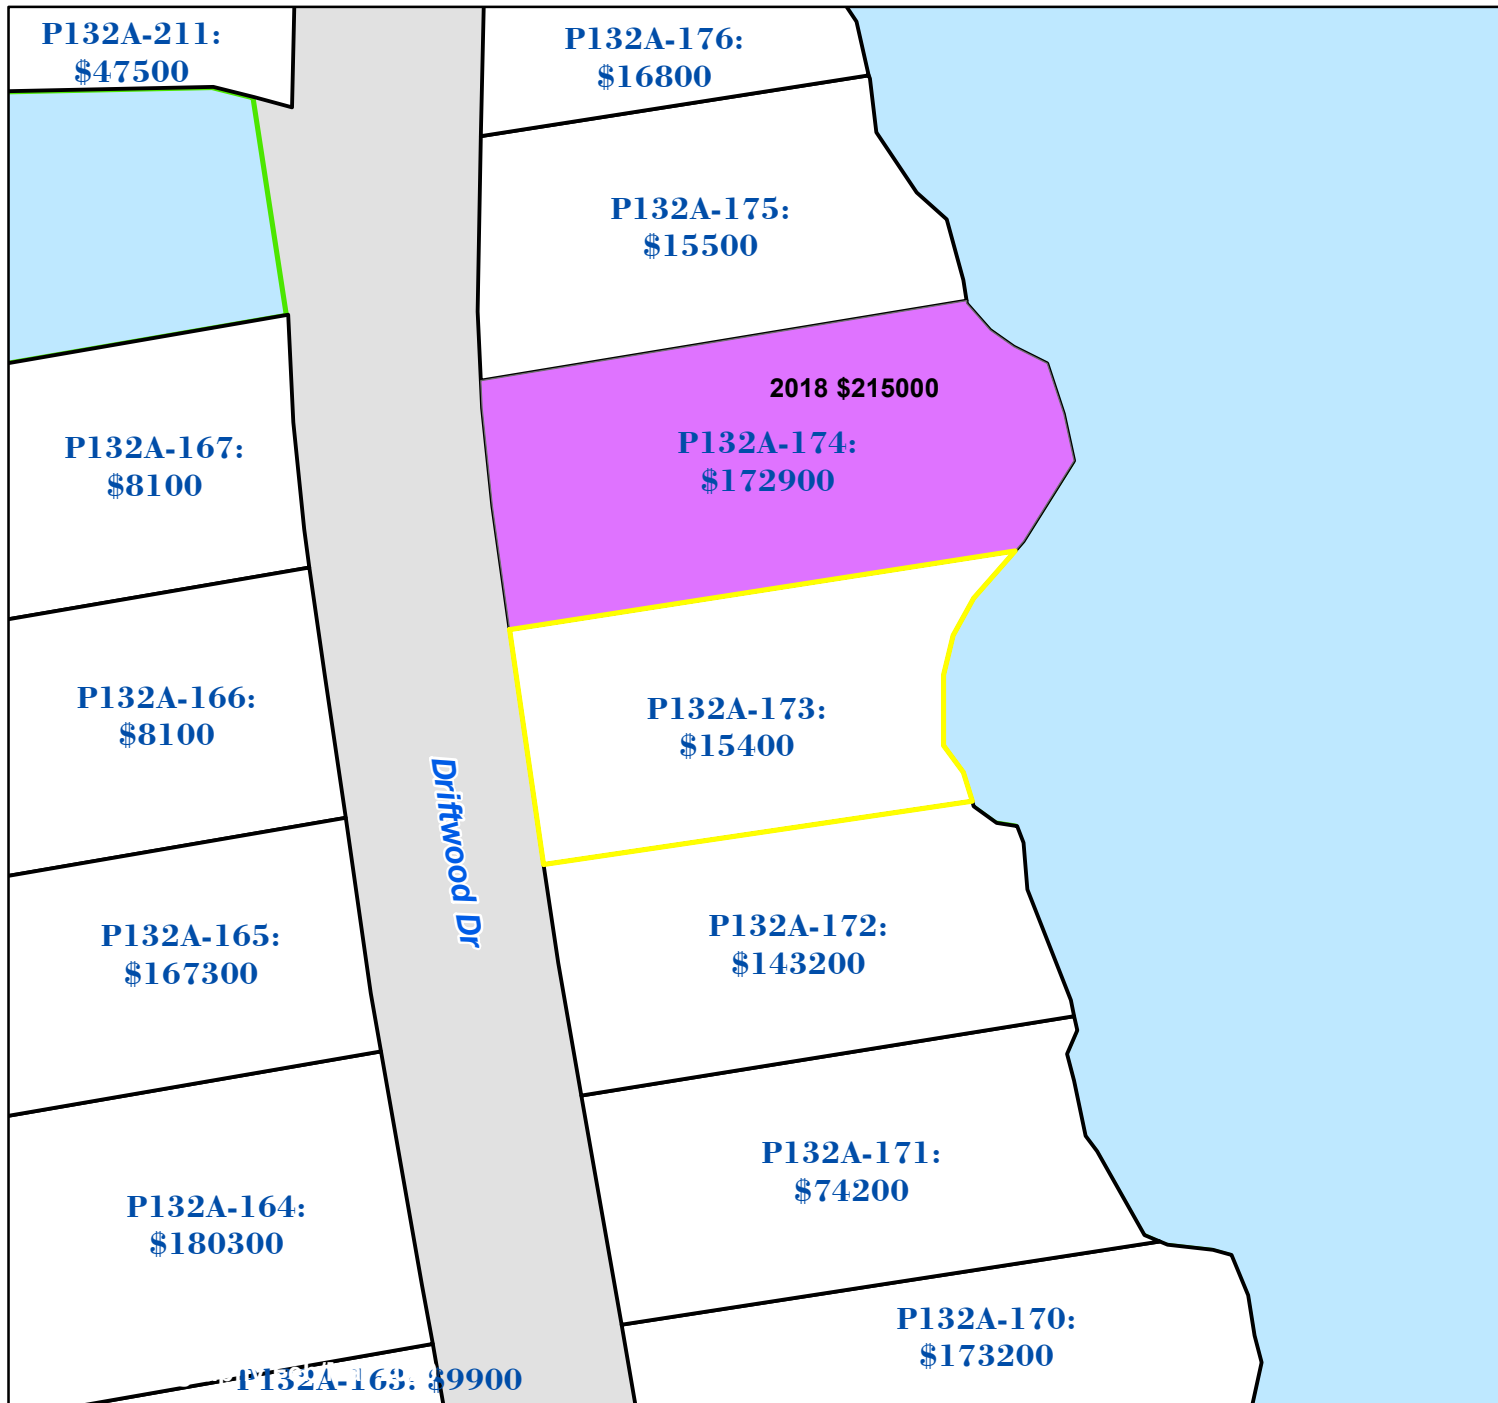

NOT A SURVEY

This map was created from historic maps, recorded deeds and surveys.
It CAN NOT be used to convey land, settle land disputes or build fences.