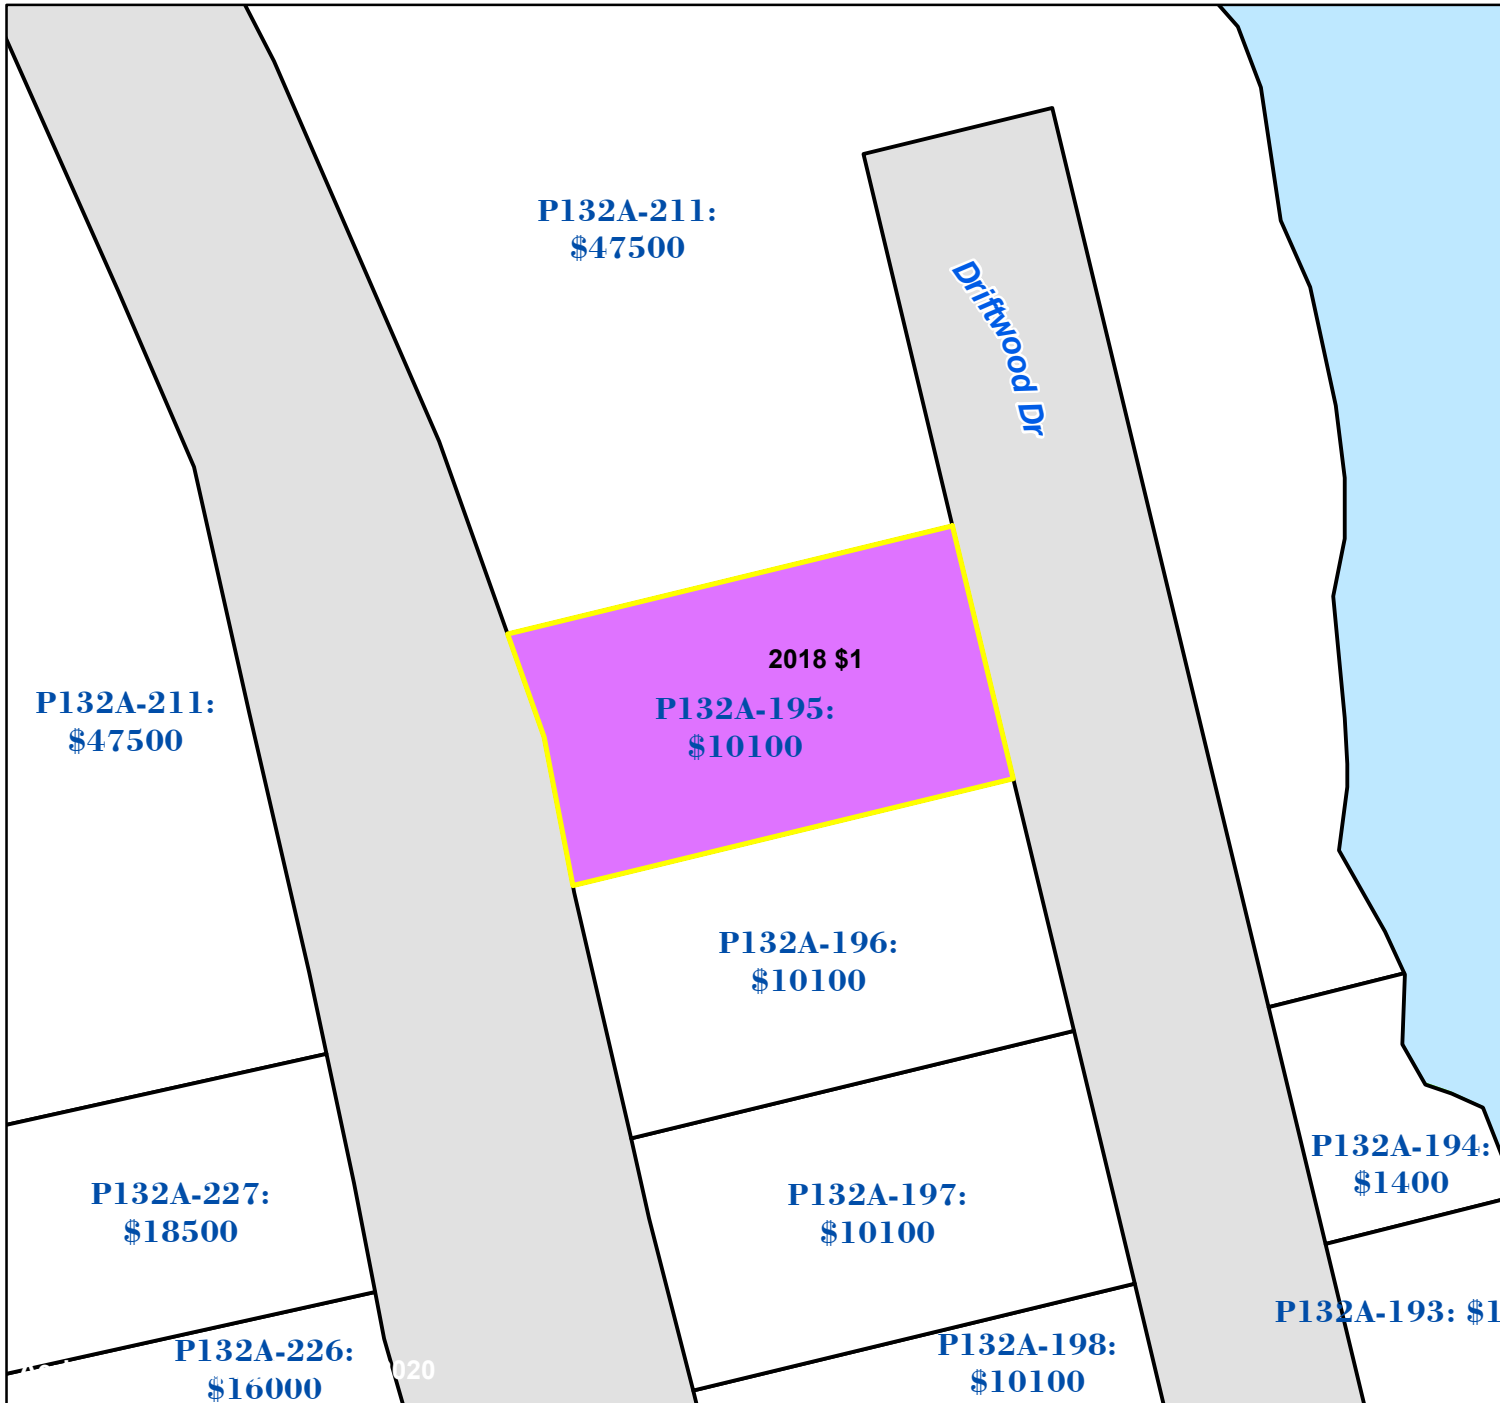

Pasquotank County, NC

Parcel ID: 886901373031

Map: P132A-195

LOT: 0

0000 DRIFTWOOD DR
LONG, VICTORIA PASTOR

214 POPLAR DR
ELIZABETH CITY NC 27909

Deed Book: 1325
Deed Page: 857
Date: 20181217

Land Value: 10100
Ag Value: 0
Bldg Value: 0
Total Value: 10100

Taxed Acres: 0.259

NOT A SURVEY

This map was created from historic maps, recorded deeds and surveys.
It CAN NOT be used to convey land, settle land disputes or build fences.

PASQUOTANK
COUNTY NC

Date: 2/28/2023

Property Ownership/
Lines as of January 1, 2023