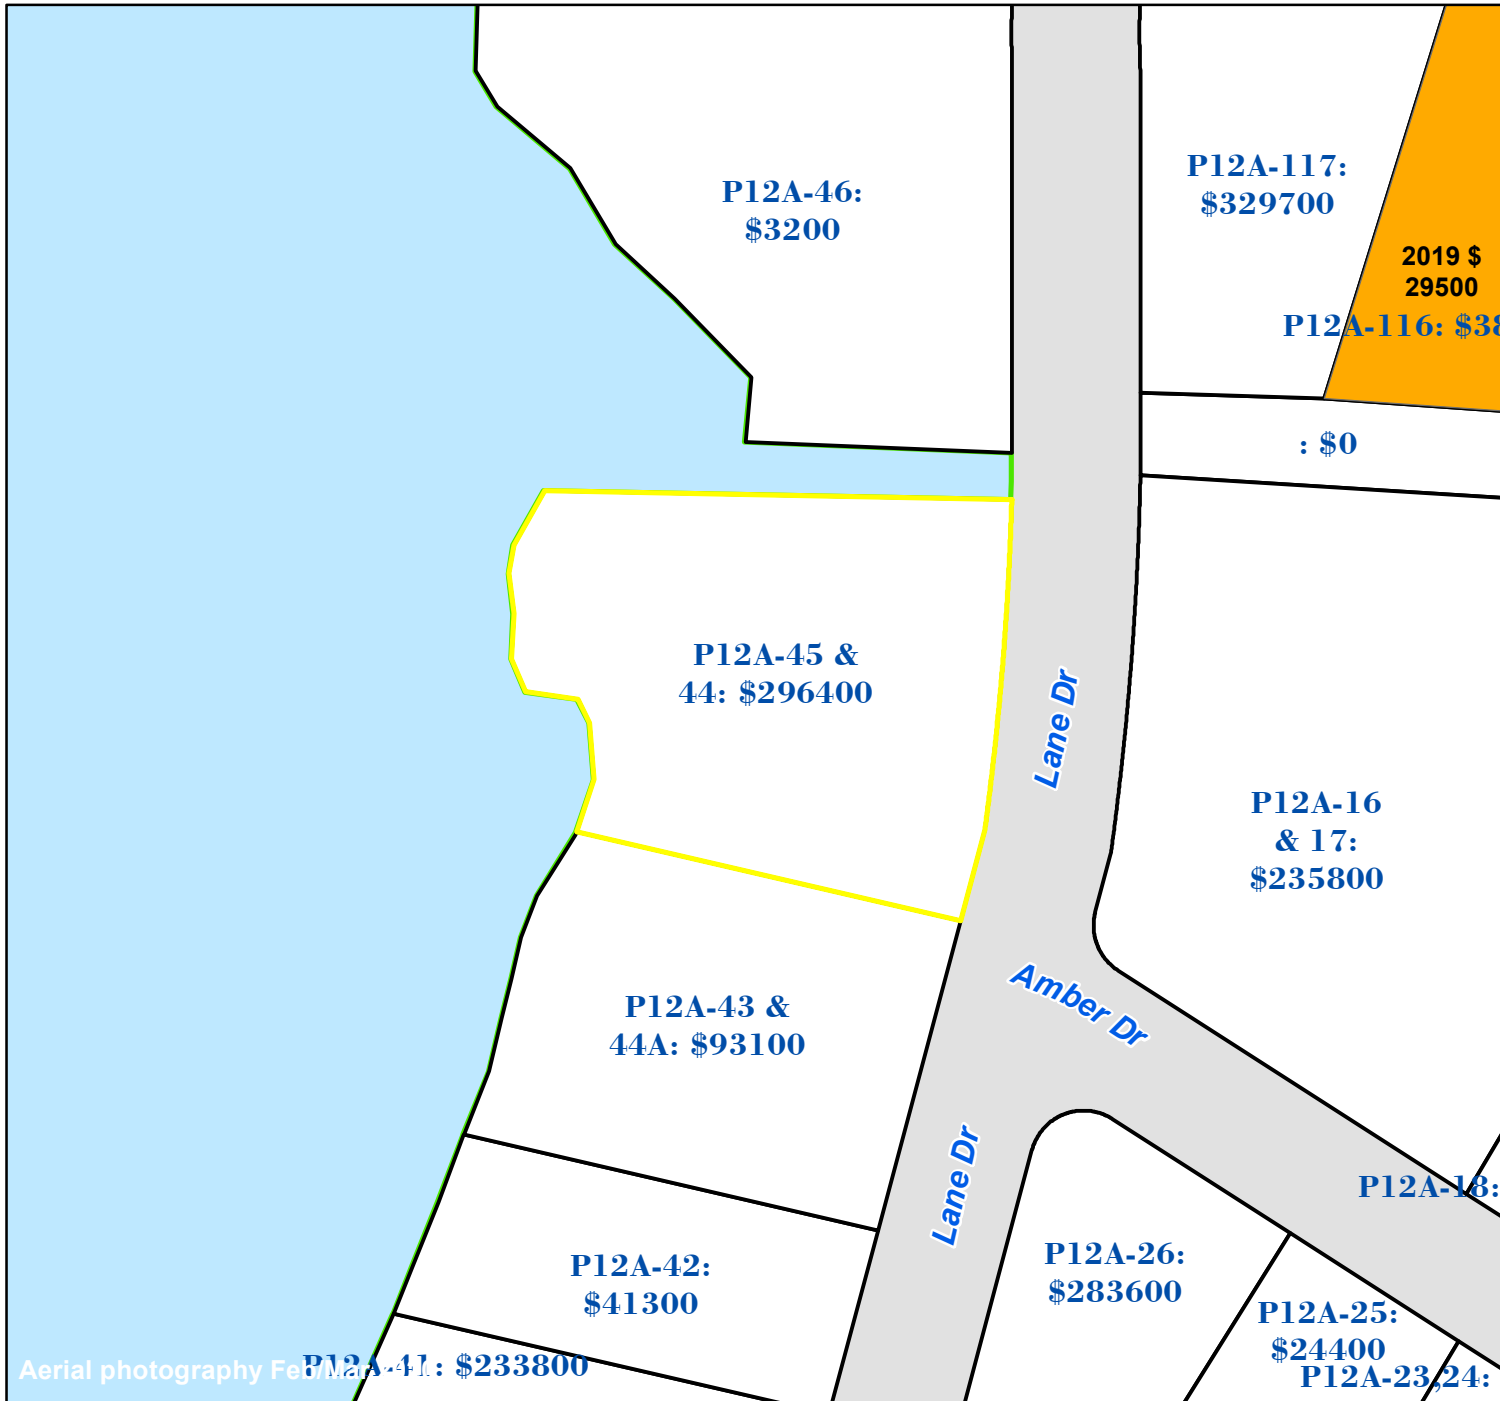

Aerial photography February 2023

NOT A SURVEY

This map was created from historic maps, recorded deeds and surveys.
It CAN NOT be used to convey land, settle land disputes or build fences.