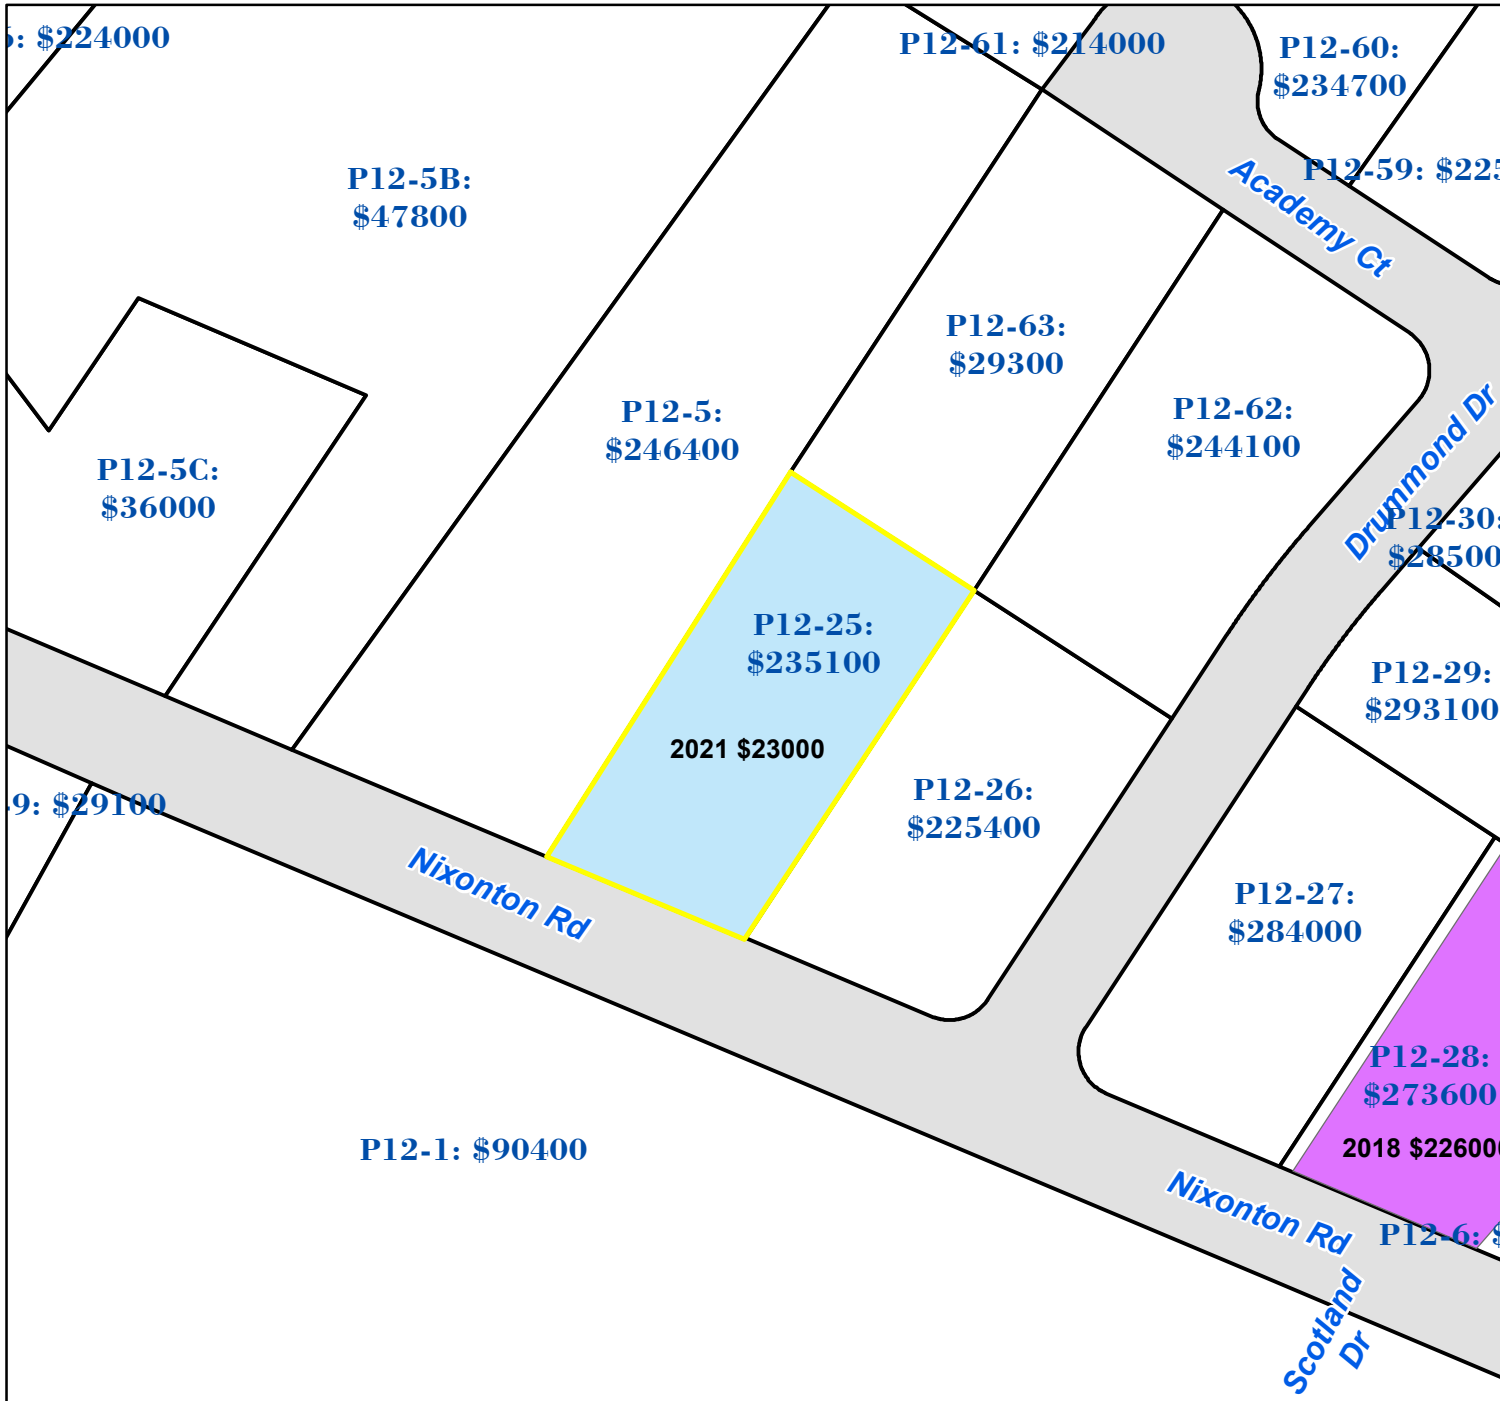

# Pasquotank County, NC

Parcel ID: 890004720034

Map: P12-25

LOT: 1

01572 NIXONTON RD  
LANE, BENJAMIN

1855 NIXONTON RD  
ELIZABETH CITY NC 27909

Deed Book: 1455  
Deed Page: 322  
Date: 20220603

Land Value: 28700  
Ag Value: 0  
Bldg Value: 206400  
Total Value: 235100

Taxed Acres: 0.661

**PASQUOTANK COUNTY NC**

Date: 2/28/2023

Property Ownership/  
Lines as of January 1, 2023

**NOT A SURVEY**

This map was created from historic maps, recorded deeds and surveys.  
It CAN NOT be used to convey land, settle land disputes or build fences.